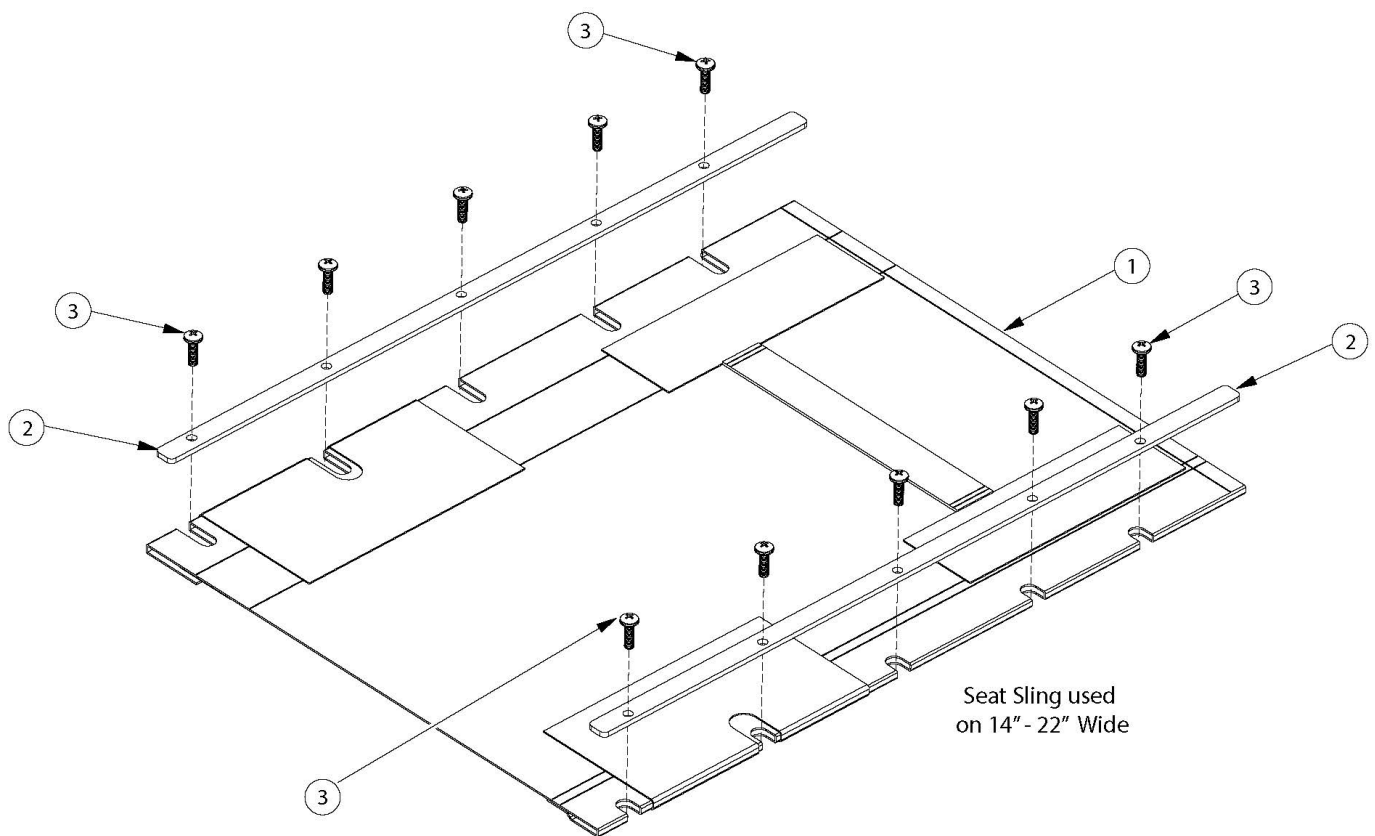

Tsunami AL Seat Upholstery - Growth

SCREW (ITEM 3) QTY PER CHAIR	
SEAT DEPTH	SCREW QTY
14" - 15"	8
16" - 18"	10
19" - 21"	12
22"	14

*Seat upholstery width measures approximately 1" less than the chair size <p>
 Seat upholstery depth measures true to the chair size*