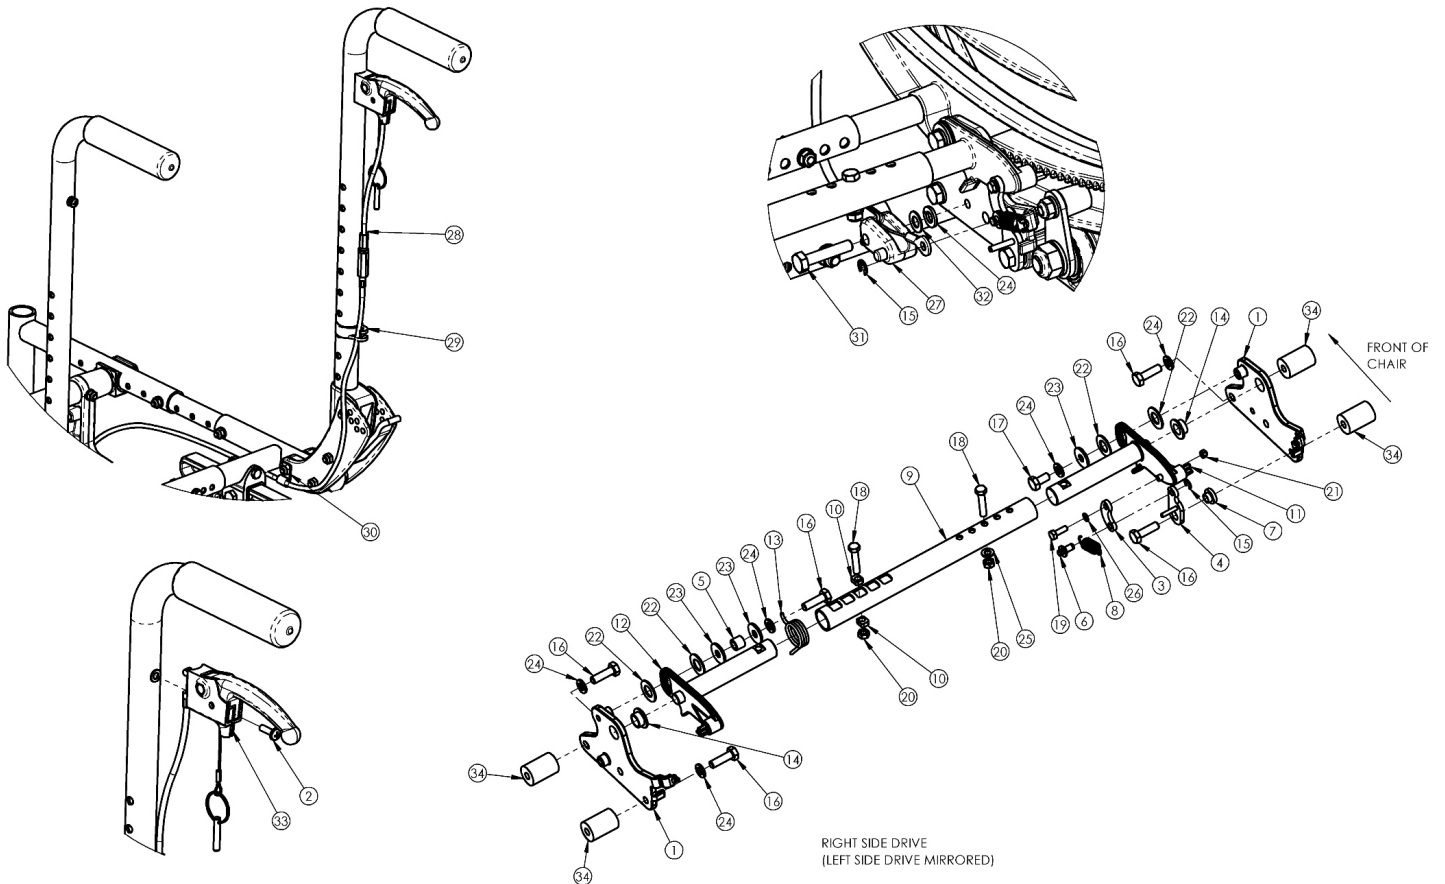

(Discontinued 3) Focus CR Hand Tilt Mechanism Stroller Handle Back

This Focus CR Hand Tilt is discontinued and was used on chairs starting with serial numbers FCR0016745 and FCHD002213 prior to a March 5th, 2018 invoice date.

Item Number	Part Number	Description	Quantity	Retail
1a, 14	500872	Tilt Lock Mount Bracket w/ Bearing Kit, Right, Focus, Fixed Height	1	\$19.27
1b, 14	500873	Tilt Lock Mount Bracket w/ Bearing Kit, Left, Focus, Fixed Height	1	\$19.27
2, 33	110139	Lever Assembly with Lanyard Vertical Tilt	1	\$34.00
2	100734	M5 x 16 PHMS ZC	1	\$1.58
3	003247	Link, Drive, Tilt	1	\$12.87
4a	002084	Toggle, Drive, Tilt, R	1	\$11.28
4b	002085	Toggle, Drive, Tilt, L	1	\$20.45
5	002086	Spacer, .38ODx.24IDx.31LG	1	\$2.42