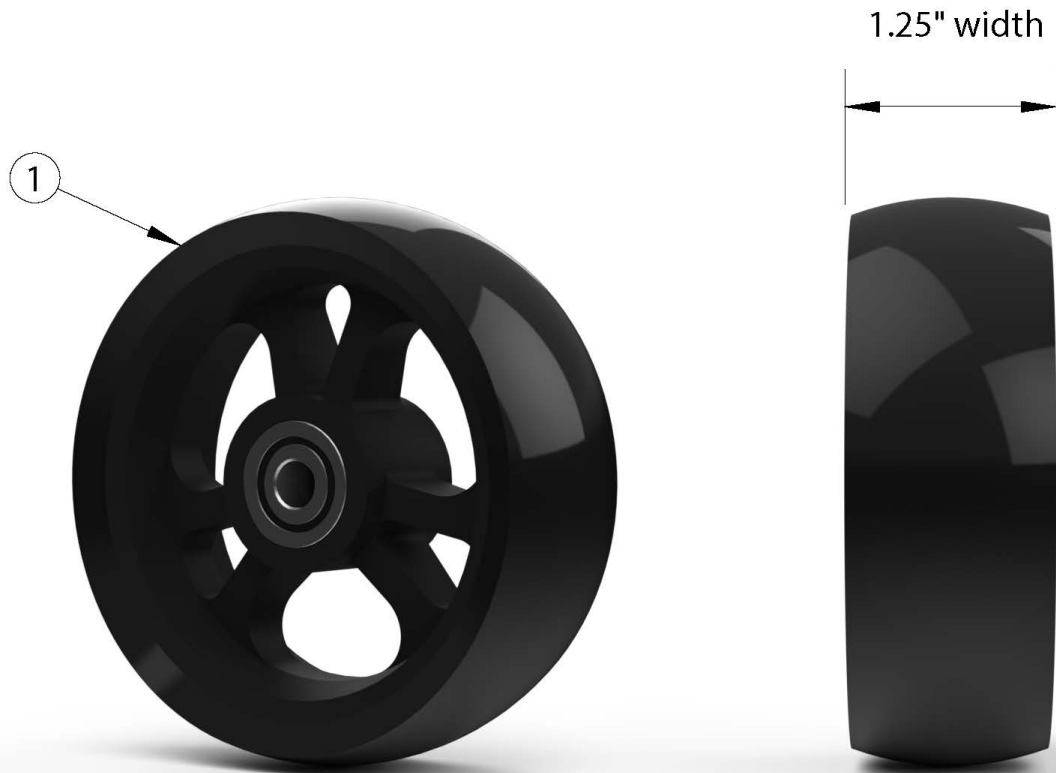

Rogue2 Casters - 1" Poly

Item Number	Part Number	Description	Quantity
1a	100809	Caster 4 x 1" Poly (1.25") <i>Replaced part number 100517</i>	1
1b	100807	Caster 5 x 1" Poly (1.25") <i>Replaced part number 100518</i>	1
1c	100786	Caster 6 x 1" Poly (1.25") <i>Replaced part number 100521</i>	1