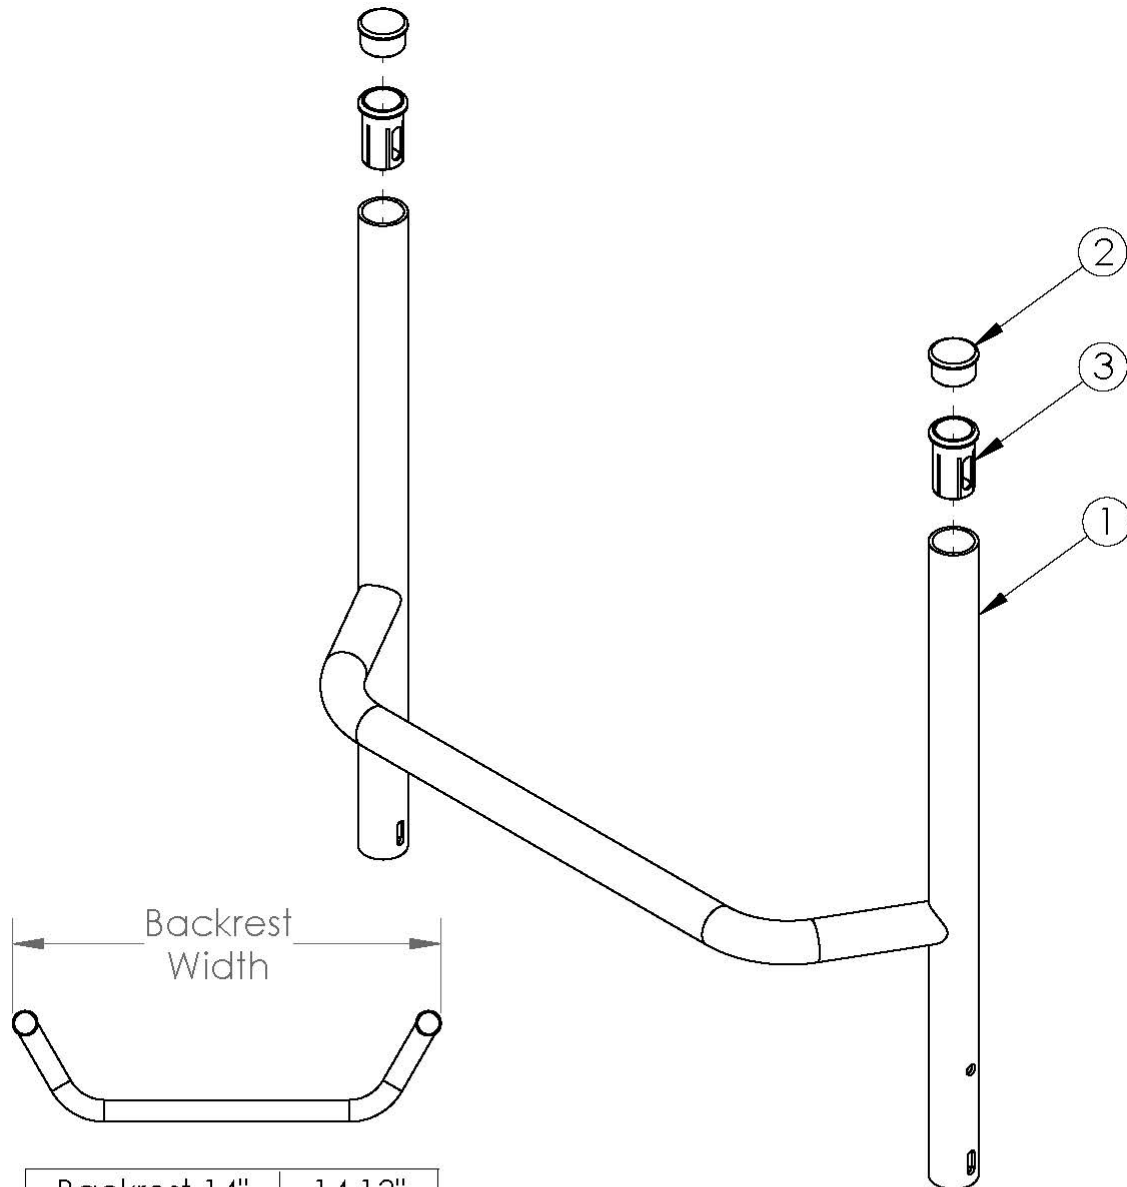

Rogue ALX Fixed Height Backrest with Non-Adjustable Rigidizer Bar - Growth (Formerly Tsunami)

Backrest 14"	14.13"
Backrest 15"	15.13"
Backrest 16"	16.13"
Backrest 17"	17.13"
Backrest 18"	18.13"
Backrest 19"	19.13"
Backrest 20"	20.13"
Backrest 21"	21.13"
Backrest 22"	22.13"