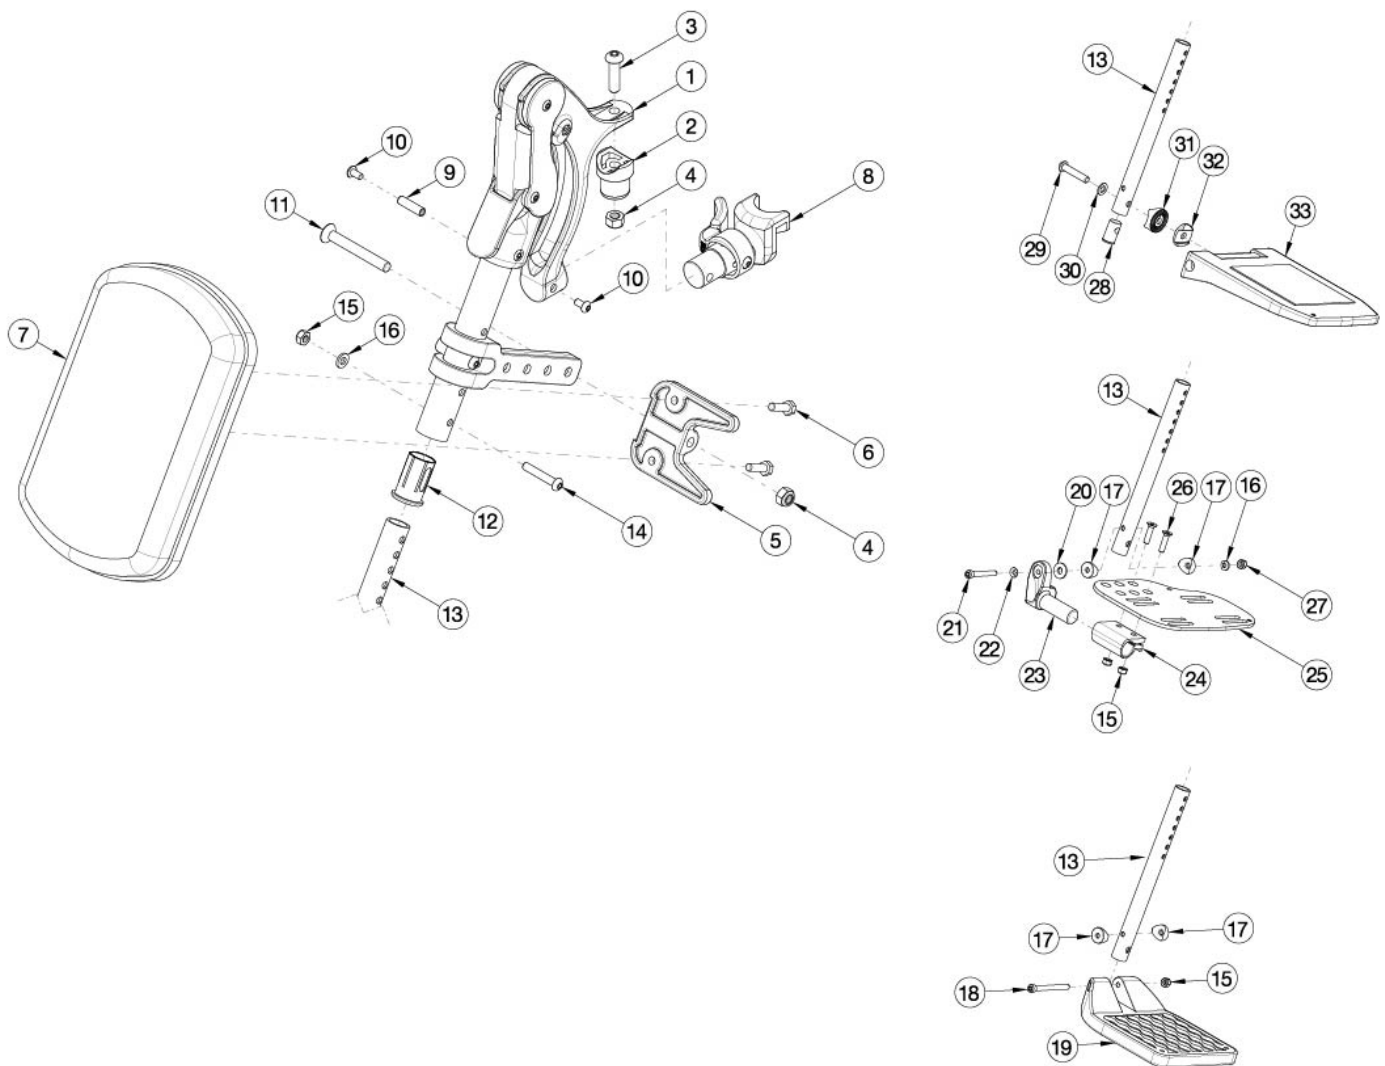

Standard Elevating Leg Rest

Item Number	Part Number	Description	Quantity
1-6, 7b, 8a, 8b, 9-12, 13a, 14-18, 19a	122621	Standard ELR Assembly 14, Composite Footplate, Short Ext, Classic Release, Pair	1
1-6, 7a, 8a, 8b, 9-12, 13a, 14-18, 19a	122622	Standard ELR Assembly 15, Composite Footplate, Short Ext, Classic Release, Pair	1
1-6, 7a, 8a, 8b, 9-12, 13a, 14-18, 19b	122623	Standard ELR Assembly 16-17, Composite Footplate, Short Ext, Classic Release, Pair	1
1-6, 7a, 8a, 8b, 9-12, 13a, 14-18, 19c	122624	Standard ELR Assembly 18-24, Composite Footplate, Short Ext, Classic Release, Pair	1
1-6, 7b, 8a, 9-12, 13a, 14-18, 19a	122625	Standard ELR Assembly 14, Composite Footplate, Short Ext, Classic Release, Right	1

Item Number	Part Number	Description	Quantity
31	003187	Locking Wheel w/Radius, R12.5 & R10, D30 x 11.3, Cast Steel, Black	2
32	003186	Locking Wheel w/Hexagon, D30 x 6.8/6, Cast Steel, Black	2
33a	003173	Composite Angle Adjustable Footplate Small 15-16" Wide	2
33b	003174	Composite Angle Adjustable Footplate Medium 17-18" Wide	2
33c	003175	Composite Angle Adjustable Footplate Large 19-24" Wide	2