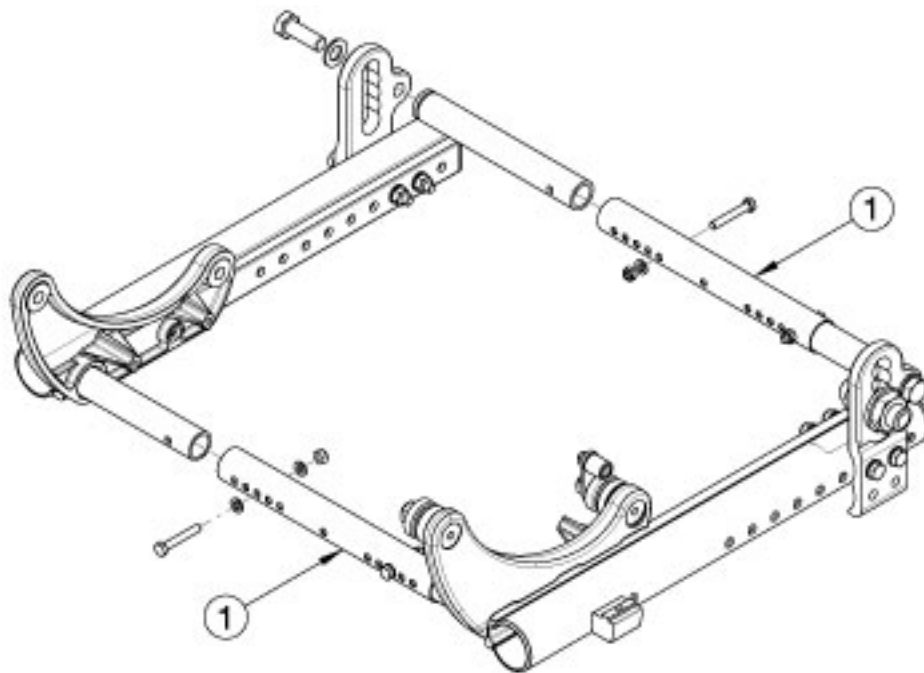

Focus CR Base Frame - Growth

Growth Strut	Length
Short	6.6'
Medium	8.6'
Long	10.6'
Extra Long	12.6'

Has your width changed? Will your current base struts work? If not, please select appropriately. To grow the chair, a quantity of two base struts will be needed. One additional base strut is needed if the chair configuration includes an attendant wheel lock. If quoting a Left Frame for Australia or New Zealand, 122921 is required when transit is not present.

Item Number	Part Number	Description	Quantity
1b	001011	Growth Strut, Base, Small Tilt <i>Used on Small Frame Width Range</i>	1
1b	001012	Growth Strut, Base, Medium Tilt <i>Used on Medium Frame Width Range</i>	1
1c	001013	Growth Strut, Base, Large Tilt <i>Used on Large Frame Width Range</i>	1
1d	112005	Growth Strut, Base, X-Large Tilt <i>Used on X-Large Frame Width Range. This size can only be used with the Heavy Duty Base Frame.</i>	1
	122921	Not AS/NZS 3696.19 Compliant On-Chair Label with Instruction	1