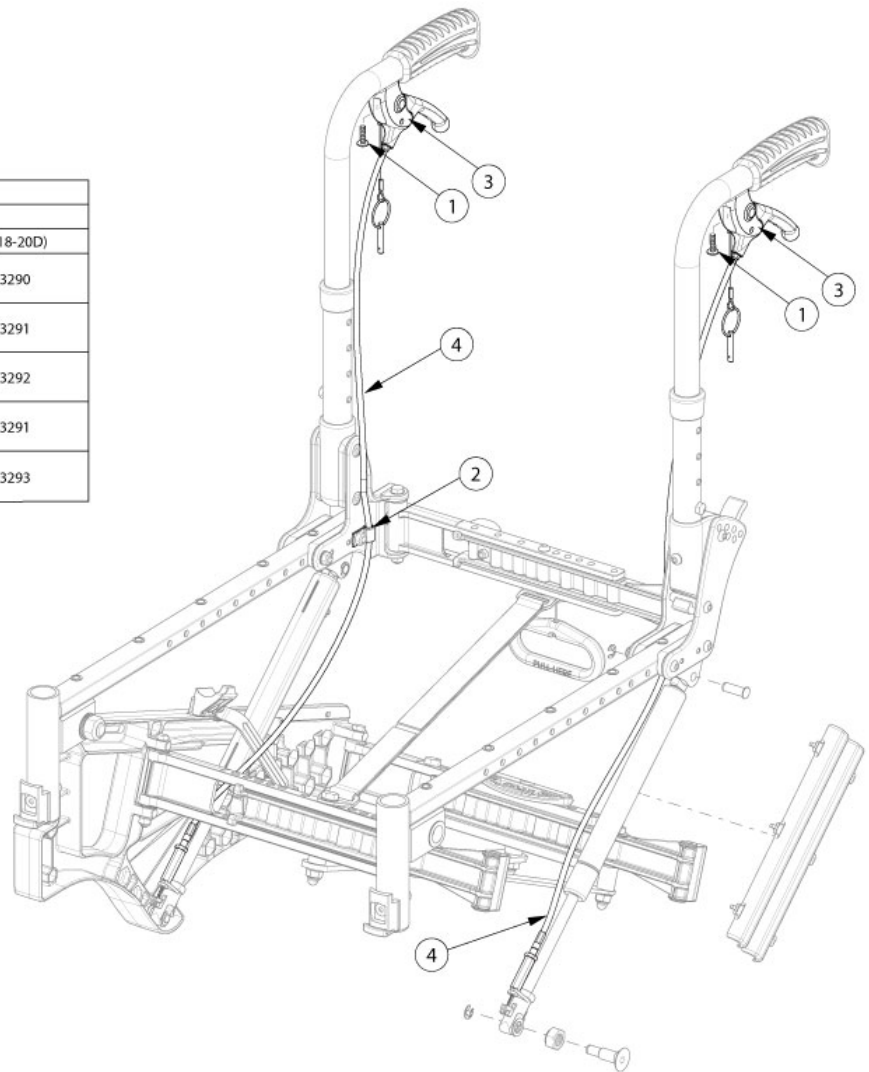

# Liberty Tilt Mechanism - Growth

CABLE LENGTHS			
BACK POST TYPE	SEAT DEPTH RANGE		
	SHORT (14-16D)	MEDIUM (16-18D)	LONG (18-20D)
HEIGHT ADJ SHORT	003288	003289	003290
HEIGHT ADJ MEDIUM	003289	003290	003291
HEIGHT ADJ TALL	003290	003291	003292
STROLLER HANDLE SHORT	003289	003290	003291
STROLLER HANDLE TALL	003291	003292	003293

*Did your depth change? If yes, evaluate if a different size cable is necessary*

Item Number	Part Number	Description	Quantity
1-3, 4a	506801	Cable/Trigger Kit with Short Cable, Liberty	1
1-3, 4b	506802	Cable/Trigger Kit with Medium Cable, Liberty	1
1-3, 4c	506803	Cable/Trigger Kit with Long Cable, Liberty	1
1-3, 4d	506804	Cable/Trigger Kit with XL Cable, Liberty	1
1-3, 4e	506805	Cable/Trigger Kit with XXL Cable, Liberty	1
1-3, 4f	506806	Cable/Trigger Kit with XXXL Cable, Liberty	1
4a	003288	Cable, Tilt, Short	2

<b>Item Number</b>	<b>Part Number</b>	<b>Description</b>	<b>Quantity</b>
4b	003289	Cable, Tilt, Medium	2
4c	003290	Cable, Tilt, Long	2
4d	003291	Cable, Tilt, XL	2
4e	003292	Cable, Tilt, XXL	2
4f	003293	Cable, Tilt, XXXL	2