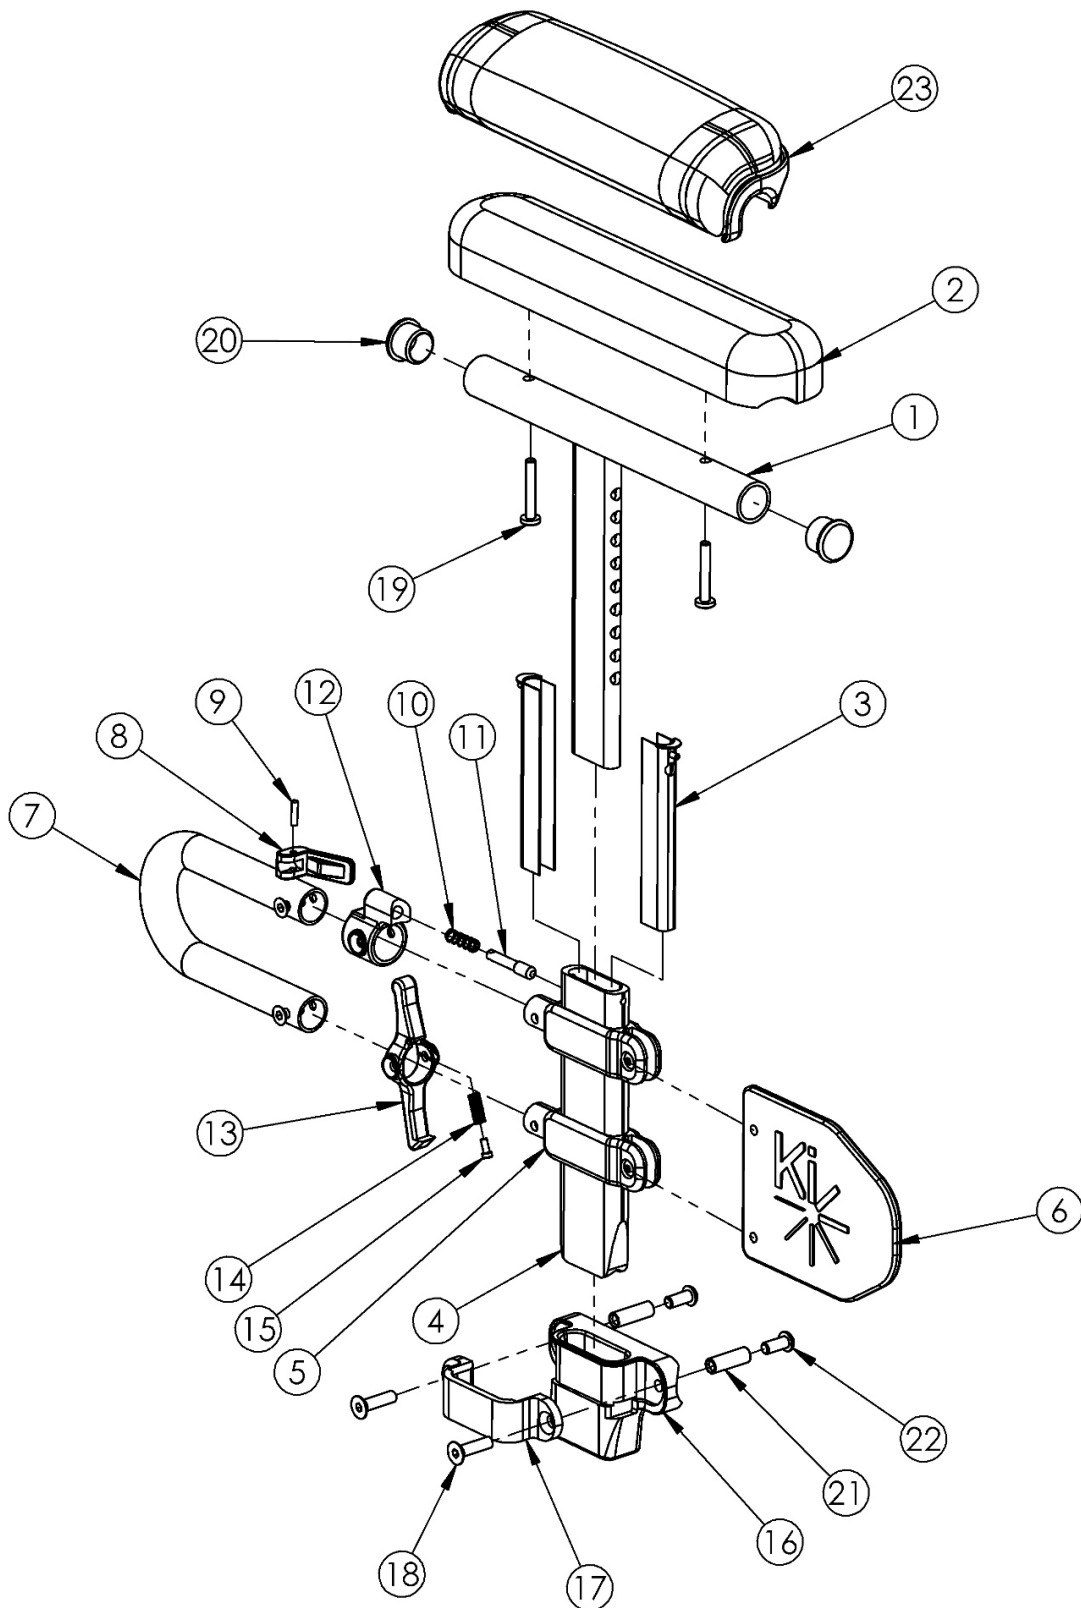

# Focus CR Height Adjustable Low T-Arm

Not available with Heavy Duty Option

Item Number	Part Number	Description	Quantity	Retail
1a, 2b, 3-18, 19a, 20-22	113452	Height Adj T-Arm Assm Low, Desk w/ Std Pad and Receiver PAIR	1	\$440.32
1a, 2b, 3-18, 19a, 20-22	113347	Height Adj T-Arm Assm Low, Desk w/ Std Pad and Receiver Right	1	\$220.16
1a, 2b, 3-18, 19a, 20-22	113348	Height Adj T-Arm Assm Low, Desk w/ Std Pad and Receiver Left	1	\$220.16
1a, 2b, 3-15, 19a, 20	503167	Height Adj T-Arm Assm Low, Desk w/ Std Pad Right	1	\$160.81
1a, 2b, 3-15, 19a, 20	503168	Height Adj T-Arm Assm Low, Desk w/ Std Pad Left	1	\$160.81
1b, 2a, 3-18, 19a, 20-22	113453	Height Adj T-Arm Assm Low, Full w/ Std Pad and Receiver PAIR	1	\$440.32
1b, 2a, 3-18, 19a, 20-22	113349	Height Adj T-Arm Assm Low, Full w/ Std Pad and Receiver Right	1	\$220.16
1b, 2a, 3-18, 19a, 20-22	113350	Height Adj T-Arm Assm Low, Full w/ Std Pad and Receiver Left	1	\$220.16
1b, 2a, 3-15, 19a, 20	503169	Height Adj T-Arm Assm Low, Full w/ Std Pad Right	1	\$160.81
1b, 2a, 3-15, 19a, 20	503170	Height Adj T-Arm Assm Low, Full w/ Std Pad Left	1	\$160.81
1b, 3-18, 19b, 20-22, 23a	113454	Height Adj T-Arm Assm Low, Desk w/ Waterfall Pad and Receiver PAIR	1	\$458.64
1a, 3-18, 19b, 20-22, 23b	113351	Height Adj T-Arm Assm Low, Desk w/ Waterfall Pad and Receiver Right	1	\$229.32
1a, 3-18, 19b, 20-22, 23b	113352	Height Adj T-Arm Assm Low, Desk w/ Waterfall Pad and Receiver Left	1	\$229.32
1a, 3-15, 19b, 20, 23b	503183	Height Adj T-Arm Assm Low, Desk w/ Waterfall Pad Right	1	\$169.97
1a, 3-15, 19b, 20, 23b	503184	Height Adj T-Arm Assm Low, Desk w/ Waterfall Pad Left	1	\$169.97
1b, 3-18, 19b, 20-22, 23a	113455	Height Adj T-Arm Assm Low, Full w/ Waterfall Pad and Receiver PAIR	1	\$458.64
1b, 3-18, 19b, 20-22, 23a	113353	Height Adj T-Arm Assm Low, Full w/ Waterfall Pad and Receiver Right	1	\$229.32
1b, 3-18, 19b, 20-22, 23a	113354	Height Adj T-Arm Assm Low, Full w/ Waterfall Pad and Receiver Left	1	\$229.32
1b, 3-15, 19b, 20, 23a	503185	Height Adj T-Arm Assm Low, Full w/ Waterfall Pad Right	1	\$169.97
1b, 3-15, 19b, 20, 23a	503186	Height Adj T-Arm Assm Low, Full w/ Waterfall Pad Left	1	\$169.97
1a, 3-15, 20	002681	Arm T Height Adj Low, Desk Right Assembly	1	\$134.01
1a, 3-15, 20	002682	Arm T Height Adj Low, Desk Left Assembly	1	\$134.01
1b, 3-15, 20	002683	Arm T Height Adj Low, Full Right Assembly	1	\$134.01
1b, 3-15, 20	002684	Arm T Height Adj Low, Full Left Assembly	1	\$134.01
16-18, 21, 22	501730	Height Adj T-Arm Receiver Assm 1" CAT	1	\$55.66
1a, 20	002648	Post Weldment, T-Arm, Low, Desk	1	\$67.08