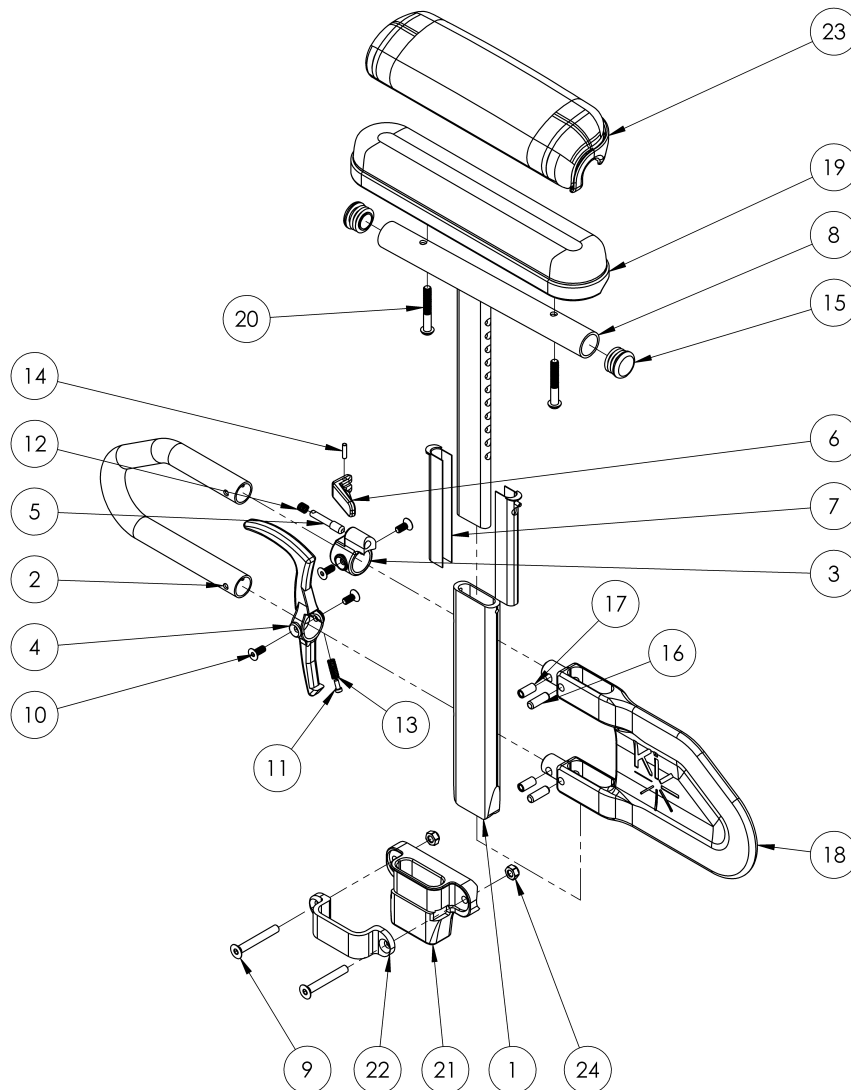

Rogue XP / Little Wave XP Height Adjustable T-Arm

This design effective December 6, 2017 Height Adjustable T-Arms cannot be retrofitted

Item Number	Part Number	Description	Quantity
1-7, 8a, 10-18, 19b, 20a	505646	Height Adjustable T-Arm Assembly w/ Short Side Shield and Standard Pad Desk	1
1-7, 8b, 10-18, 19a, 20a	505644	Height Adjustable T-Arm Assembly w/ Short Side Shield and Standard Pad Full	1
1-7, 8a, 10-18, 20b, 23b	505650	Height Adjustable T-Arm Assembly w/ Short Side Shield and Waterfall Pad Desk	1
1-7, 8b, 10-18, 20b, 23a	505648	Height Adjustable T-Arm Assembly w/ Short Side Shield and Waterfall Pad Full	1
1-7, 8a, 10-18, 19b, 20a	505647	Height Adjustable T-Arm Assembly w/ Short Side Shield and Standard Pad Desk, Pair	1
1-7, 8b, 10-18, 19a, 20a	505645	Height Adjustable T-Arm Assembly w/ Short Side Shield and Standard Pad Full, Pair	1
1-7, 8a, 10-18, 20b, 23b	505651	Height Adjustable T-Arm Assembly w/ Short Side Shield and Waterfall Pad Desk, Pair	1