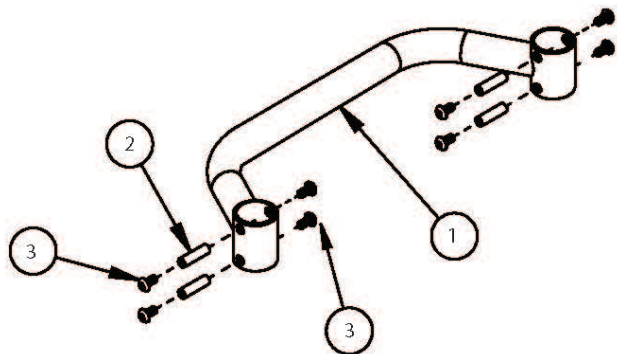

# Ethos / Rogue Backrest with Adjustable Height Rigidizer Bar - Growth

Height Adjustable Backrest w/Adjustable Rigidizer Bar

Fixed Height Backrest w/Adjustable Rigidizer Bar

Item Number	Part Number	Description	Quantity	Retail
1a	000185	Adjustable Height Rigidizer Bar 14"	1	\$81.05
1b	000186	Adjustable Height Rigidizer Bar 15"	1	\$81.05
1c	000187	Adjustable Height Rigidizer Bar 16"	1	\$81.05
1d	000188	Adjustable Height Rigidizer Bar 17"	1	\$81.05
1e	000189	Adjustable Height Rigidizer Bar 18"	1	\$81.05
1f	000190	Adjustable Height Rigidizer Bar 19"	1	\$81.05
1g	000191	Adjustable Height Rigidizer Bar 20"	1	\$81.05
2	000073	M5 x 24 Threaded Barrel	6	\$3.71
3	100669	M5 x 10 BTN SHCS BLKZC w/Patch <i>Quantity 8 used with Height Adjustable Backrest; Quantity 4 used with Fixed Height Backrest</i>	8	\$1.55
4	103524	M5 x 10 BTN SHCS BLK ZN <i>Only used with Fixed Height Backrest</i>	4	\$0.52