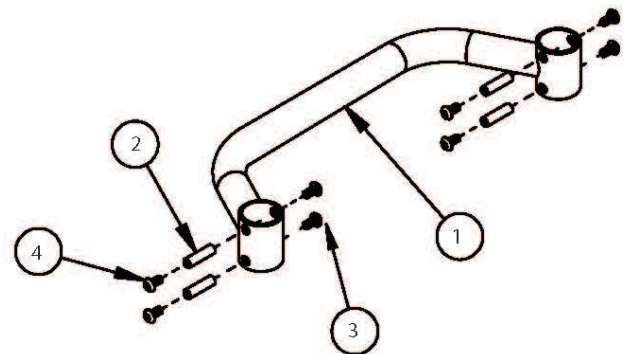

# Ethos / Rogue Backrest with Adjustable Height Rigidizer Bar - Growth

Height Adjustable Backrest w/Adjustable Rigidizer Bar

Fixed Height Backrest w/Adjustable Rigidizer Bar

Item Number	Part Number	Description	Quantity	Retail
1a	000185	Adjustable Height Rigidizer Bar 14"	1	\$81.05
1b	000186	Adjustable Height Rigidizer Bar 15"	1	\$81.05
1c	000187	Adjustable Height Rigidizer Bar 16"	1	\$81.05
1d	000188	Adjustable Height Rigidizer Bar 17"	1	\$81.05
1e	000189	Adjustable Height Rigidizer Bar 18"	1	\$81.05
1f	000190	Adjustable Height Rigidizer Bar 19"	1	\$81.05
1g	000191	Adjustable Height Rigidizer Bar 20"	1	\$81.05
2	000073	M5 x 24 Threaded Barrel	6	\$3.71
3	100669	M5 x 10 BTN SHCS BLKZC w/Patch <i>Quantity 8 used with Height Adjustable Backrest; Quantity 4 used with Fixed Height Backrest</i>	8	\$1.55
4	103524	M5 x 10 BTN SHCS BLK ZN <i>Only used with Fixed Height Backrest</i>	4	\$0.52