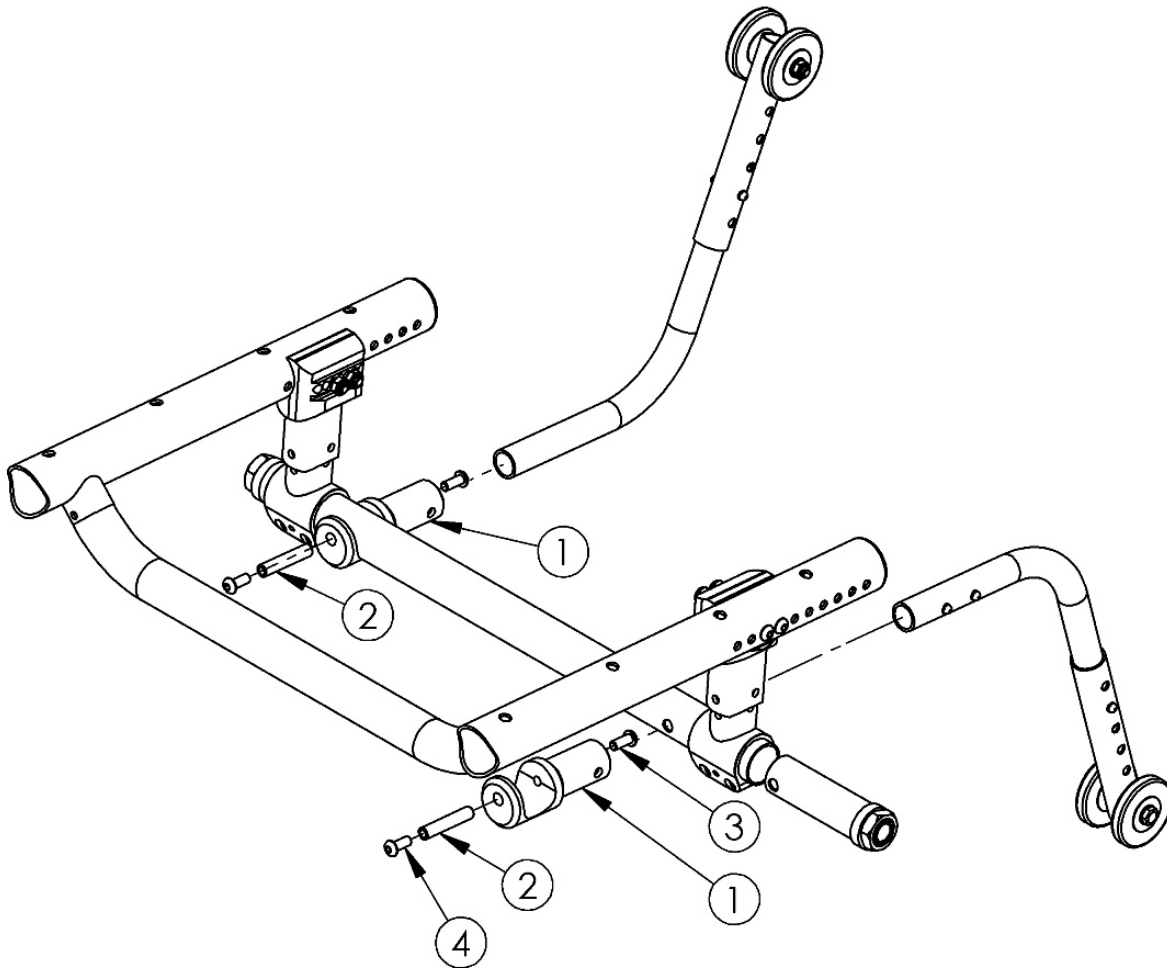

Rogue ALX Anti-Tip Receiver (Formerly Tsunami)

If Standard or MX index or sliding towers are not present on Little Wave XP, see Rogue and Little Wave Anti-Tip Receiver page

Item Number	Part Number	Description	Quantity
1	000351	Anti Tip Receiver, RG ALX	1
2	000347	M6 x 1.0 Threaded Barrel	1
3	100668	M6 x 20 CLS10.9 BTN SHCS ZC w/Patch	1
4	100667	M6 x 12 BTN SHCS BLKZC w/Patch	1