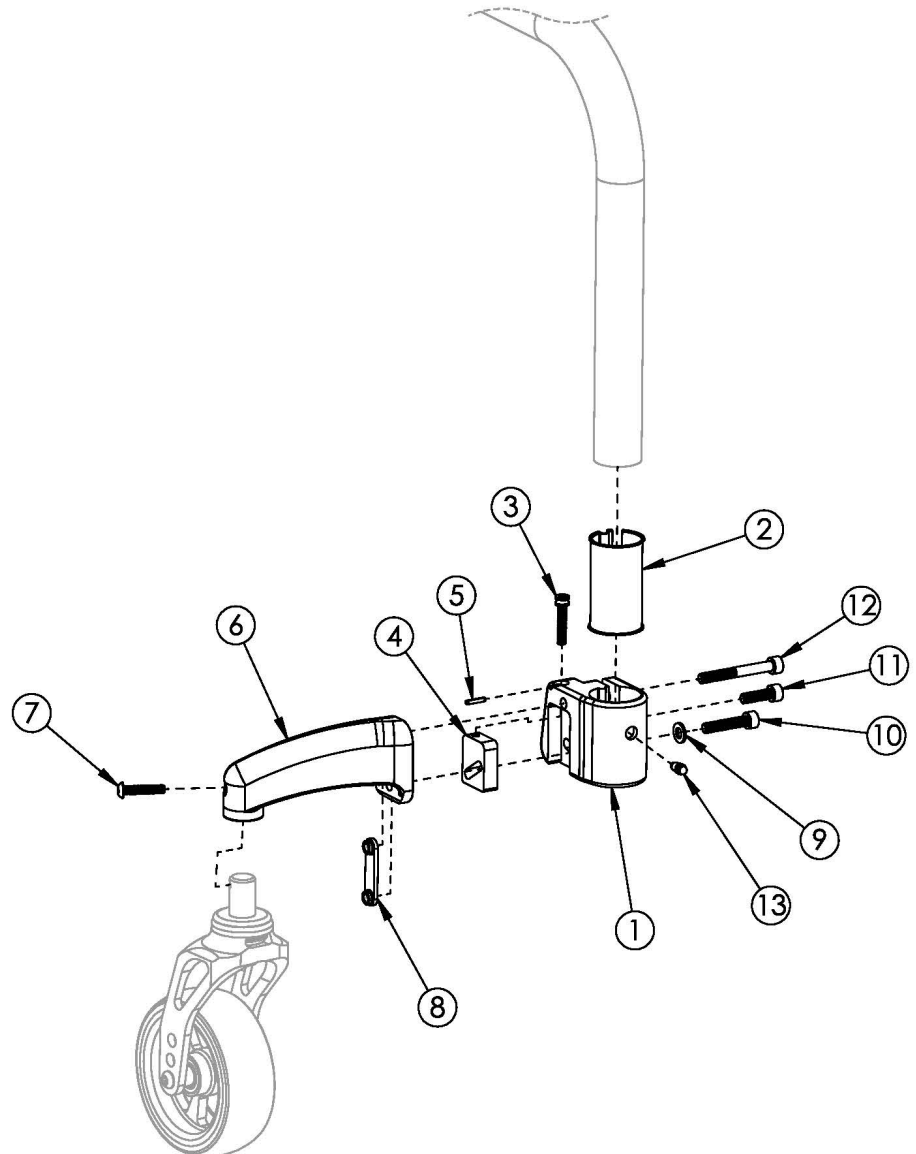

Clik Caster Mount

Caster Mount Arm Length	
Arm Size	Length
Short	2.8"
Medium	3.8"
Long	5"

This design launched March 2016 If replacing a forward facing wing, quote opposite caster arm. The caster mount is an accent color option. When a chair is originally ordered, this part gets painted according to the accent color selection and not the frame color selection. Caster mount assembly does not include hardware please select appropriate hardware kit for full assembly.

Item Number	Part Number	Description	Quantity
1a, 2, 3, 4, 5, 7, 13	501222	Caster Arm Mount Assembly Clik Right	1
1b, 2, 3, 4, 5, 7, 13	501223	Caster Arm Mount Assembly Clik Left	1
1a, 2, 3, 4, 5, 6a, 7, 13	502524_ _ _	Caster Mount Assembly, Short, Right Clik	1
1b, 2, 3, 4, 5, 6b, 7, 13	502525_ _ _	Caster Mount Assembly, Short, Left, Clik	1