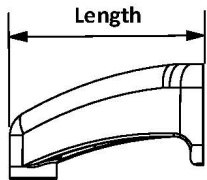

Clik Caster Mount

Caster Mount Arm Length	
Arm Size	Length
Short	2.8"
Medium	3.8"
Long	5"

This design launched March 2016 If replacing a forward facing wing, quote opposite caster arm. The caster mount is an accent color option. When a chair is originally ordered, this part gets painted according to the accent color selection and not the frame color selection. Caster mount assembly does not include hardware please select appropriate hardware kit for full assembly.

Item Number	Part Number	Description	Quantity
1a, 2, 3, 4, 5, 7, 13	501222	Caster Arm Mount Assembly Clik Right	1
1b, 2, 3, 4, 5, 7, 13	501223	Caster Arm Mount Assembly Clik Left	1
1a, 2, 3, 4, 5, 6a, 7, 13	502524_ _ _	Caster Mount Assembly, Short, Right Clik	1
1b, 2, 3, 4, 5, 6b, 7, 13	502525_ _ _	Caster Mount Assembly, Short, Left, Clik	1