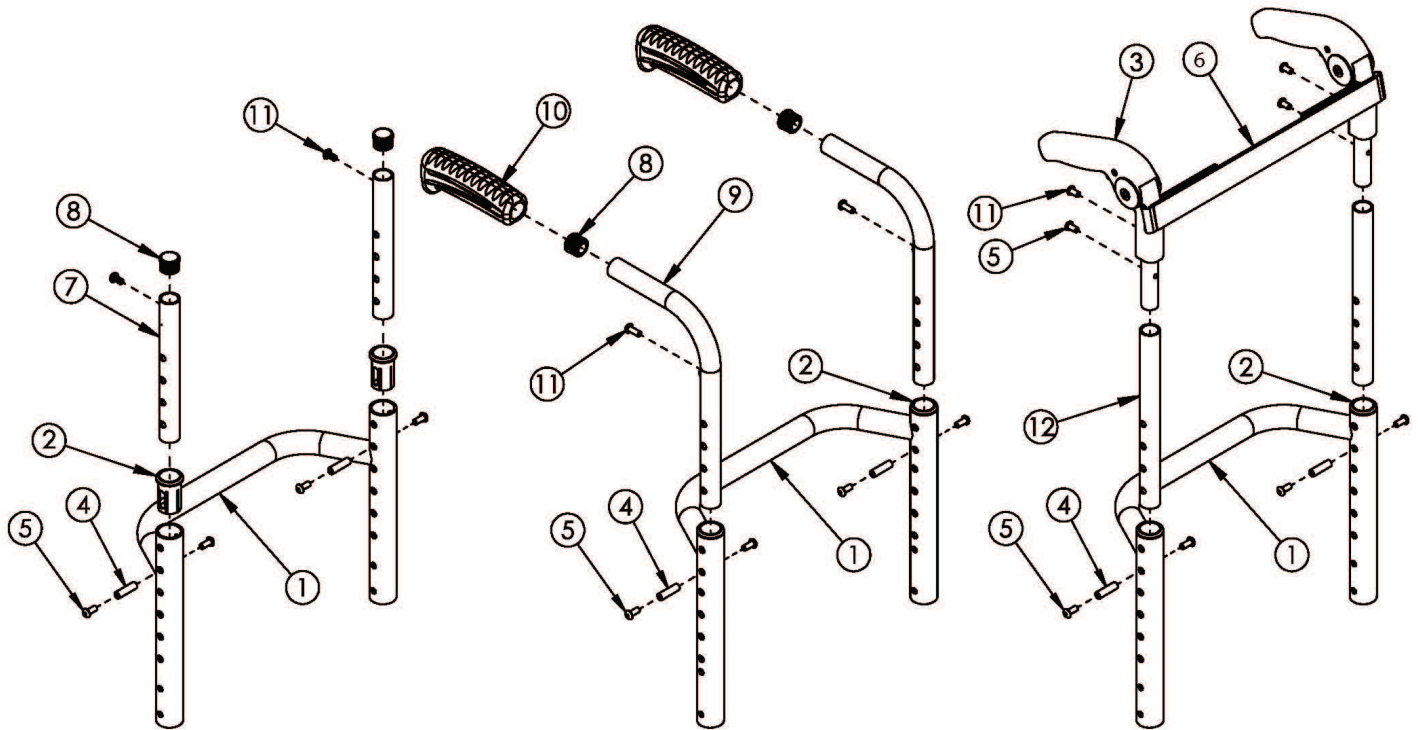

Ethos / Rogue Height Adjustable Back Post with Non-Adjustable Height Rigidizer Bar

Effective on Rogue starting with serial number RG0016612. <p>

If retrofitting to this backrest on Rogue, a new backrest mount and hardware may be required. <p>

Tension Straps (#6) are based on seat width and used in combination with back upholstery.

Item Number	Part Number	Description	Quantity	Retail
1a	003719	Rigid Backrest, 8.063", 12" Wide <i>Used with standard push handles, low push handles or omit push handles in any back height range or used with fold down push handles with tall back height range</i>	1	\$117.90
1b	108672	Rigid Backrest, 6.063", 12" Wide <i>Used with fold down push handles with short back height range</i>	1	\$117.90
1c	108659	Rigid Backrest, 7.063", 12" Wide <i>Used with fold down push handles with medium back height range</i>	1	\$117.90
1d	003720	Rigid Backrest, 8.063", 13" Wide <i>Used with standard push handles, low push handles or omit push handles in any back height range or used with fold down push handles with tall back height range</i>	1	\$118.87
1e	108673	Rigid Backrest, 6.063", 13" Wide <i>Used with fold down push handles with short back height range</i>	1	\$118.87