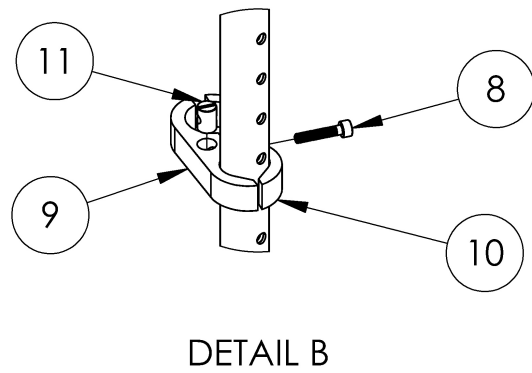

# Tilt IV Pole

Item Number	Part Number	Description	Quantity
1-13	502409	IV Pole Assembly Tilt	1
1, 2, 3, 6, 7	502401	IV Pole Top Clamp Assembly	1
8, 9, 10, 11	502408	IV Pole Bottom Clamp Assembly Focus	1
1	102766	Spacer 3/8R. X 7/16 x .218 ID.	1
2	102767	Handle wM5 x 32L Threaded Stud	1
3	101843	M5 x 20 SHCS Blk Zn	1
4	002581	IV Pole Outer Tube 28" Height	1
5	002585	IV Pole Upper	1
6	002395	Footrest Clamp Left LW	1
7	100657	M5 Nylock Nut Blk Zn	2
8	100780	M6 x 25 SHCS ZC	2
9	002685	IV Pole Clamp 1-1/8" 1" Thru 1-1/4" w/ Cross Dowel Hole	2
10	002686	IV Pole Clamp 1-1/8" 1" Thru 1-1/4"	2
11	102768	M6 Barrel Nut	2
12	100532	Tube End Plug 1 1/8"	1
13	102769	Snap Button Plastic	1