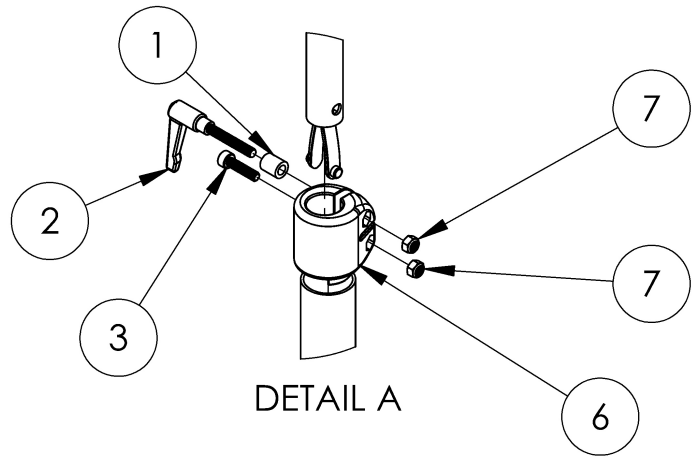

# Tilt IV Pole

Item Number	Part Number	Description	Quantity
1-13	502409	IV Pole Assembly Tilt	1
1, 2, 3, 6, 7	502401	IV Pole Top Clamp Assembly	1
8, 9, 10, 11	502408	IV Pole Bottom Clamp Assembly Focus	1
1	102766	Spacer 3/8R. X 7/16 x .218 ID.	1
2	102767	Handle wM5 x 32L Threaded Stud	1
3	101843	M5 x 20 SHCS Blk Zn	1
4	002581	IV Pole Outer Tube 28" Height	1
5	002585	IV Pole Upper	1
6	002395	Footrest Clamp Left LW	1
7	100657	M5 Nylock Nut Blk Zn	2
8	100780	M6 x 25 SHCS ZC	2
9	002685	IV Pole Clamp 1-1/8" 1" Thru 1-1/4" w/ Cross Dowel Hole	2
10	002686	IV Pole Clamp 1-1/8" 1" Thru 1-1/4"	2
11	102768	M6 Barrel Nut	2
12	100532	Tube End Plug 1 1/8"	1
13	102769	Snap Button Plastic	1