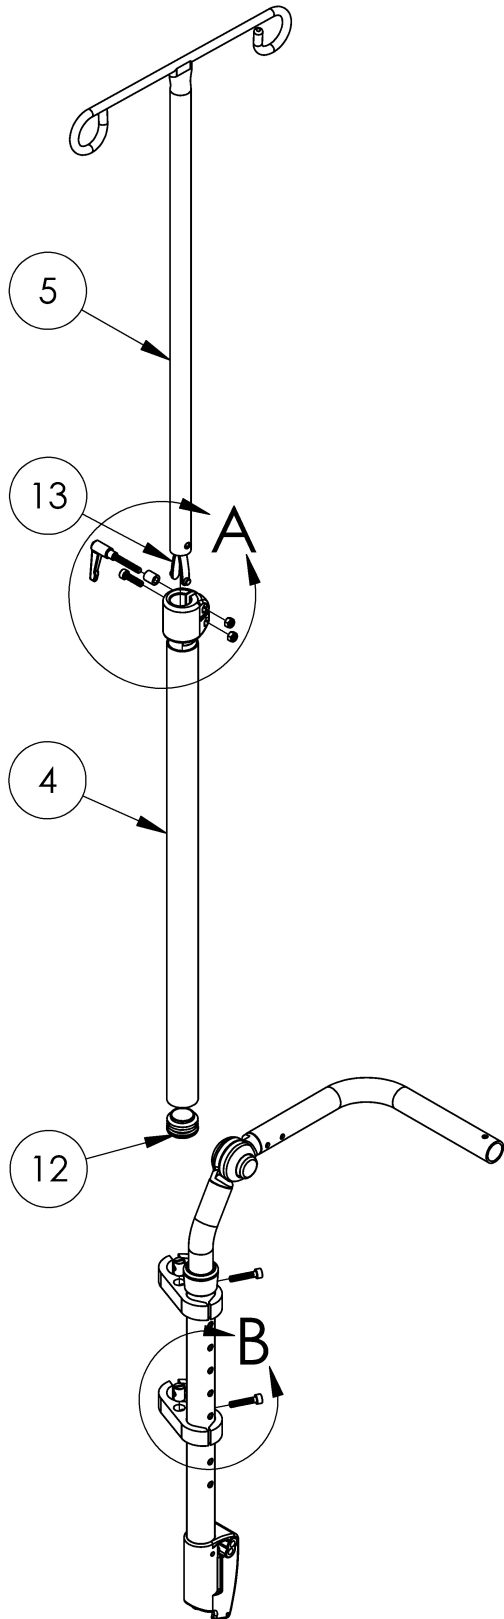

# Tilt IV Pole

Item Number	Part Number	Description	Quantity
1-13	502409	IV Pole Assembly Tilt	1
1, 2, 3, 6, 7	502401	IV Pole Top Clamp Assembly	1
8, 9, 10, 11	502408	IV Pole Bottom Clamp Assembly Focus	1
1	102766	Spacer 3/8R. X 7/16 x .218 ID.	1
2	102767	Handle wM5 x 32L Threaded Stud	1
3	101843	M5 x 20 SHCS Blk Zn	1
4	002581	IV Pole Outer Tube 28" Height	1
5	002585	IV Pole Upper	1
6	002395	Footrest Clamp Left LW	1
7	100657	M5 Nylock Nut Blk Zn	2
8	100780	M6 x 25 SHCS ZC	2
9	002685	IV Pole Clamp 1-1/8" 1" Thru 1-1/4" w/ Cross Dowel Hole	2
10	002686	IV Pole Clamp 1-1/8" 1" Thru 1-1/4"	2
11	102768	M6 Barrel Nut	2
12	100532	Tube End Plug 1 1/8"	1
13	102769	Snap Button Plastic	1