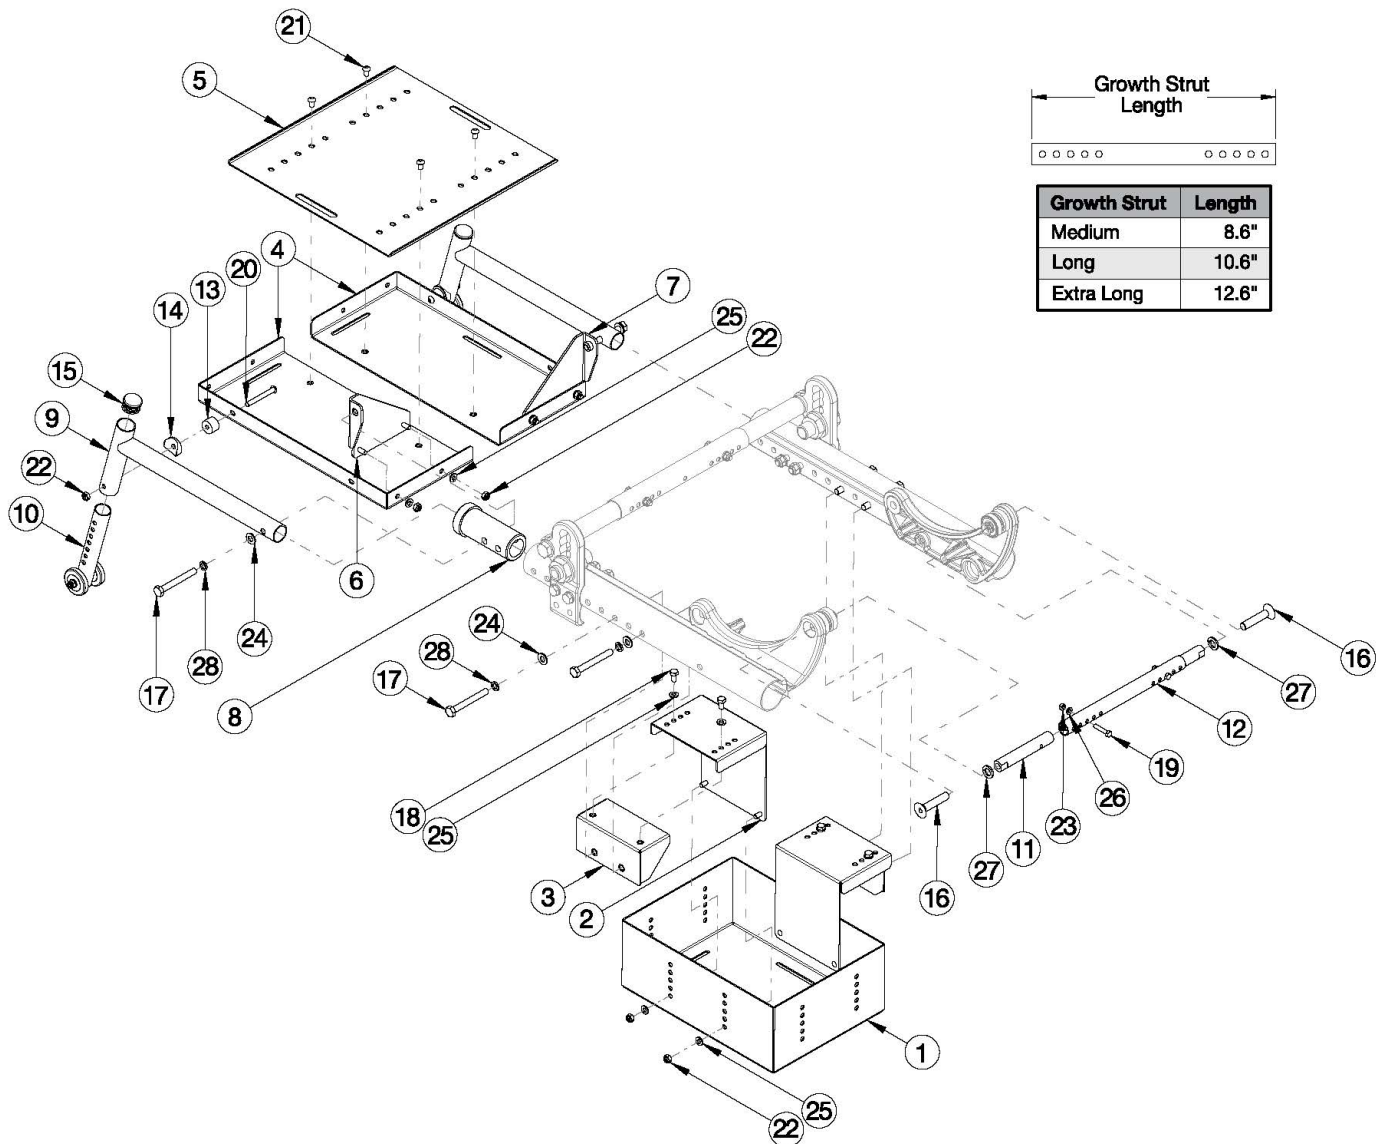

Focus CR Vent and Battery Tray

Vent and Battery Tray assemblies are based on Frame Width Range

Item Number	Part Number	Description	Quantity
8-10, 13-15, 17, 20, 22, 24	506840	Focus CR Vent Tray Anti-Tip <i>Includes parts for 1 side</i>	1
1, 2, 3a, 4 - 11, 12a, 13 - 28	116859	Vent and Battery Tray Assm Short TILT <i>Used on 16" - 18" width with Small Frame Width Range</i>	1
1, 2, 3a, 4 - 11, 12b, 13 - 28	501436	Vent and Battery Tray Assm Medium TILT	1
1, 2, 3a, 4 - 11, 12c, 13 - 28	501437	Vent and Battery Tray Assm Large TILT	1

Item Number	Part Number	Description	Quantity
1, 2, 3b, 4 - 11, 12d, 13 - 28	114277	Vent and Battery Tray Assm X-Large TILT	1
1, 2, 3a, 11, 12a, 17 - 19, 22 - 28	116860	Battery Tray Assm Short TILT <i>Used on 16" - 18" width with Small Frame Width Range</i>	1
1 - 3a, 11, 12b, 17 - 19, 22 - 28	501438	Battery Tray Assm Medium TILT	1
1 - 3a, 11, 12c, 17 - 19, 22 - 28	501439	Battery Tray Assm Large TILT	1
1, 2, 3b, 11, 12d, 17 - 19, 22 - 28	114278	Battery Tray Assm X-Large TILT	1
4 - 10, 13 - 15, 17, 20 - 22, 24, 25, 28	501440	Vent Tray Assm TILT	1
1	001285	Battery Tray U1 TILT	1
2	001286	Battery Tray Hanger TILT	2
3a	001287	Battery Tray Mount, Frame, TILT <i>Used on 16"-22" wide</i>	2
3b	112006	Battery Tray Mount Extended Range, Frame, TILT <i>Used on 23"-24" wide</i>	2
4	001288	Vent Tray TILT	2
5	001289	Vent Tray Growth Plate TILT	1
6	001290	Vent Tray Hanger Right TILT	1
7	001291	Vent Tray Hanger Left TILT	1
8	001292	Vent Tray Mount Bushing TILT	2
9	001293	Vent Tray Support TILT	2
10	001170	Anti-Tip Lower Extension Assembly, Focus	2
11	001300	Strut End HD TILT	2
12a	001030	Growth Strut Rotary Short TILT	1
12b	001031	Growth Strut Rotary Medium TILT	1
12c	001032	Growth Strut Rotary Long TILT	1
12d	112004	Growth Strut Rotary X-Long TILT	1
13	102047	Spacer, .25ID x .75OD x .50LG	2
14	000055	Saddle 1"	2
15	100804	Tube End Plug 1"	2