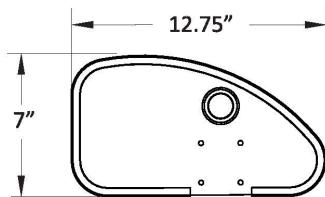

Catalyst 5Ti Aluminum Straight Side Guard

If retrofitting, side guard receivers may be required

Item Number	Part Number	Description	Quantity
1, 2, 3a, 4-7	108346	Aluminum Straight Side Guard Assembly Left, Black Matte	1
1, 2, 3b, 4-7	108347	Aluminum Straight Side Guard Assembly Right, Black Matte	1
1, 2, 3a, 3b, 4-7	108348	Aluminum Straight Side Guard Assembly (PAIR), Black Matte	1
1	000140	Side Guard Post	1
2	001342	Side Guard Post Stop	1
3a, 4, 5	108342	Aluminum Straight Side Guard Left, Black Matte	1
3b, 4, 5	108343	Aluminum Straight Side Guard Right, Black Matte	1
6	101184	M6 x 10 BTN SHCS BLKZC w/Patch	1

Item Number	Part Number	Description	Quantity
7	101700	M6 x 8 BTN SHCS BLK ZC	2