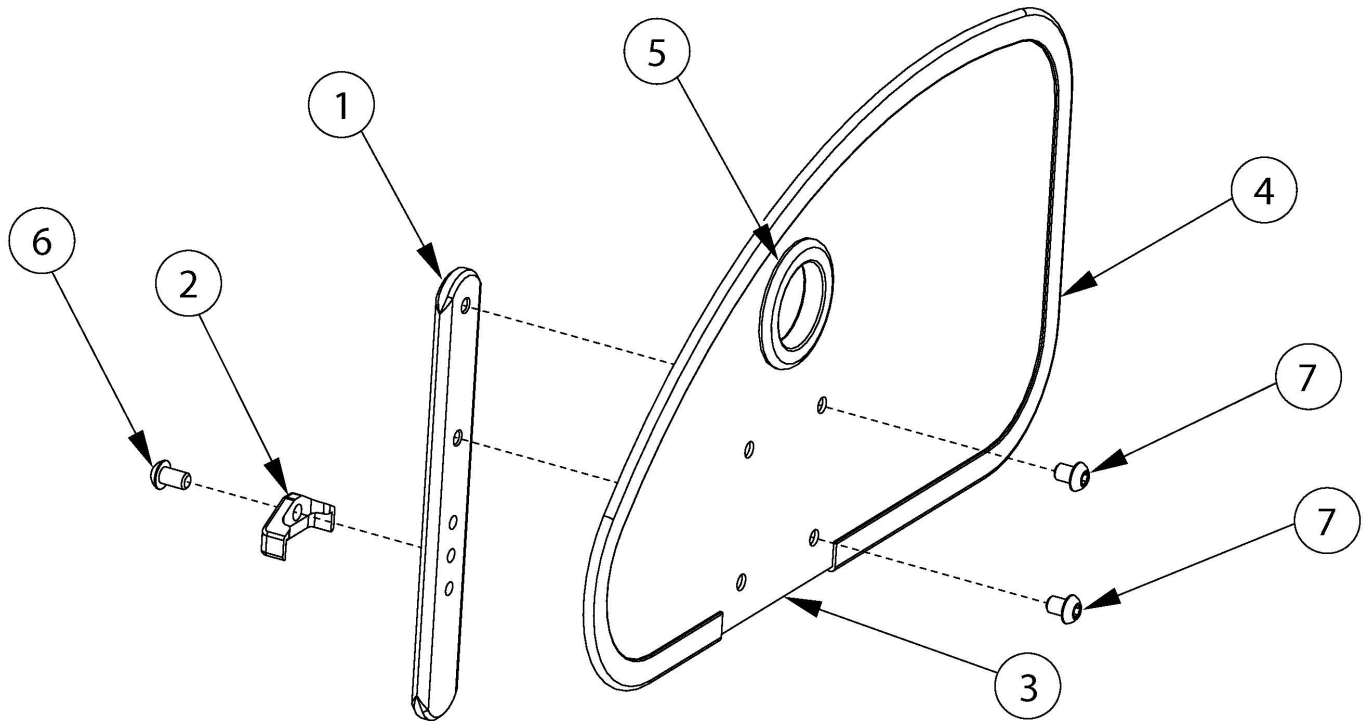

Catalyst 5Ti Aluminum Straight Side Guard

If retrofitting, side guard receivers may be required

Item Number	Part Number	Description	Quantity
1, 2, 3a, 4-7	108346	Aluminum Straight Side Guard Assembly Left, Black Matte	1
1, 2, 3b, 4-7	108347	Aluminum Straight Side Guard Assembly Right, Black Matte	1
1, 2, 3a, 3b, 4-7	108348	Aluminum Straight Side Guard Assembly (PAIR), Black Matte	1
1	000140	Side Guard Post	1
2	001342	Side Guard Post Stop	1
3a, 4, 5	108342	Aluminum Straight Side Guard Left, Black Matte	1
3b, 4, 5	108343	Aluminum Straight Side Guard Right, Black Matte	1
6	101184	M6 x 10 BTN SHCS BLKZC w/Patch	1

Item Number	Part Number	Description	Quantity
7	101700	M6 x 8 BTN SHCS BLK ZC	2