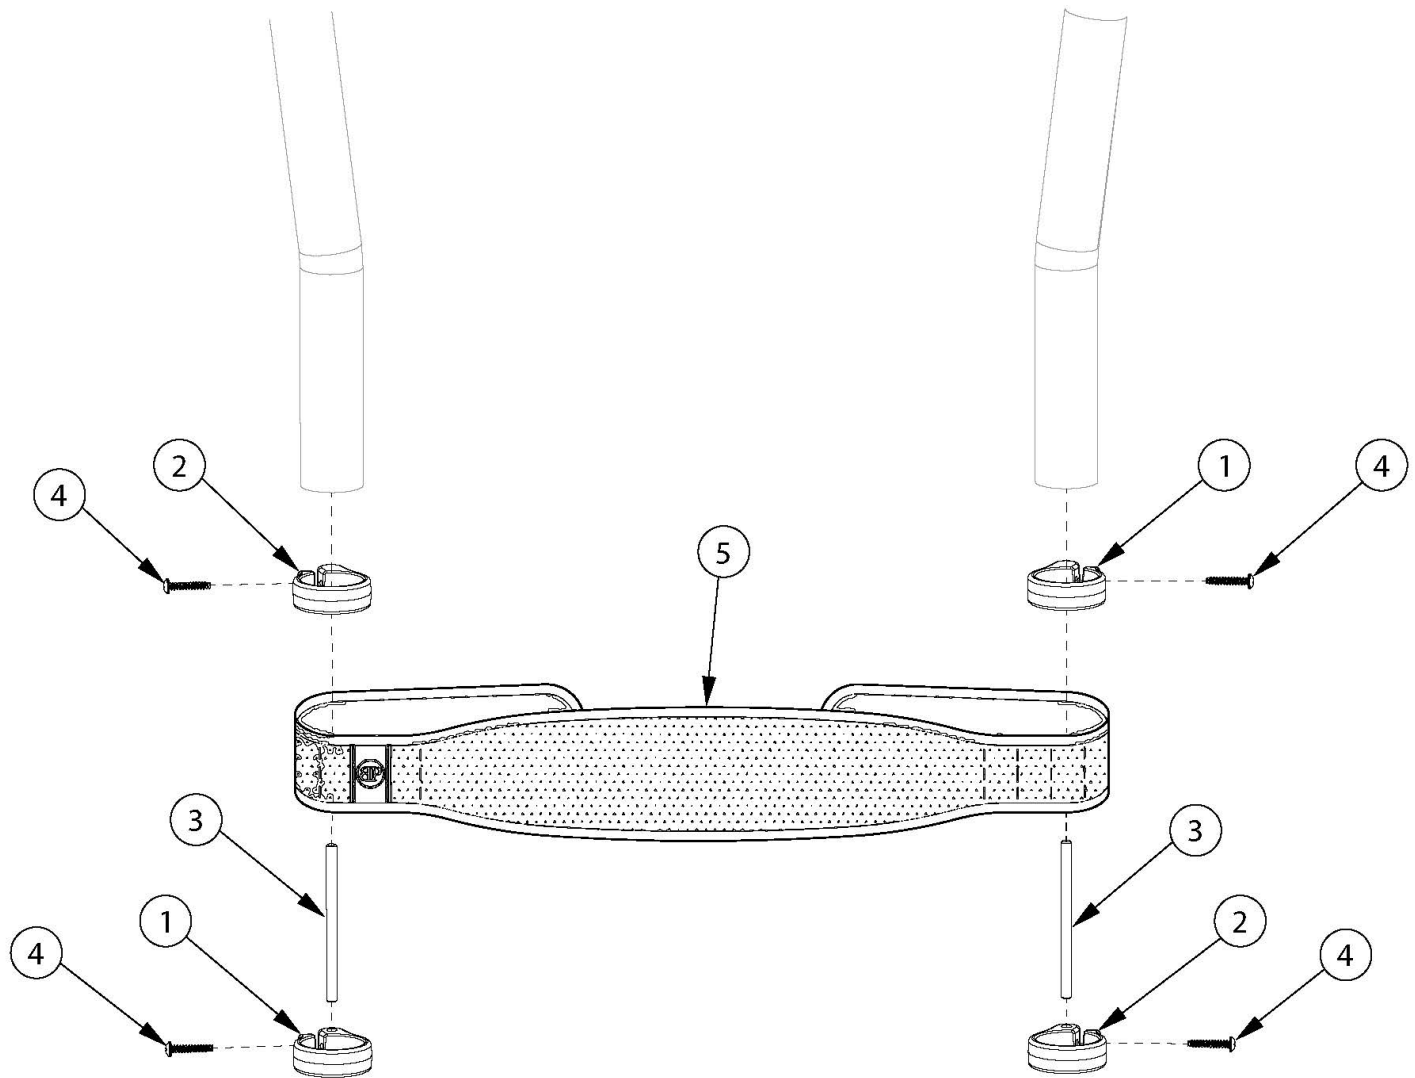

Ethos AeroMesh Calf Strap

Sizes based on seat width

| Item Number | Part Number | Description | Quantity |
|-------------|-------------|--|----------|
| 1-4, 5a | 108231 | Padded AeroMesh Calf Strap with Clamp Assembly, Short 10-14 | 1 |
| 1-4, 5b | 108232 | Padded AeroMesh Calf Strap with Clamp Assembly, Medium 15-17 | 1 |
| 1-4, 5c | 108233 | Padded AeroMesh Calf Strap with Clamp Assembly, Long 18-22 | 1 |
| 1 | 004462 | Calf Strap Clamp A | 2 |
| 2 | 004463 | Calf Strap Clamp B | 2 |
| 3 | 004464 | Calf Strap Rod | 2 |
| 4 | 103589 | 6-13 x 3/4 Phillips Pan HD, Plastite 45, BLK ZN Screw | 4 |

| Item Number | Part Number | Description | Quantity |
|-------------|-------------|---|----------|
| 1-4 | 108224 | Calf Strap Clamp Assembly, Ethos | 1 |
| 5a | 105082 | Bodypoint Calf Strap Padded Aeromesh, Short 10-14 | 1 |
| 5b | 105080 | Bodypoint Calf Strap Padded Aeromesh, Medium 15-17 | 1 |
| 5c | 105081 | Bodypoint Calf Strap Padded Aeromesh, Long 18-24 | 1 |