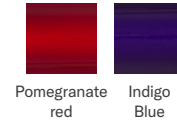

permobil

COMFORT
ACTA-EMBRACE

Color options brochure

TiLite manual wheelchairs

Frame colors

High gloss paint

Metallic paint

Pearlescent paint

Matte paint

Candy paint

Not available on TiLite X and TiLite Z

Matte textured paint

Natural titanium

Only available on titanium chairs

Only available on rigid chairs

Anodized

TiLite X and TiLite Z exclusive frame colors

High gloss

Metallic

Candy paint

PDG manual wheelchairs

Frame colors

Permobil power wheelchairs

Accent colors