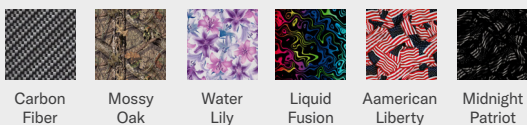

Hydrographics