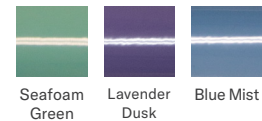

permobil

COMFORT
ACTA-EMBRACE

Color options brochure

TiLite manual wheelchairs

Frame colors

High gloss paint

Metallic paint

Pearlescent paint

Matte paint

Candy paint

Not available on TiLite X and TiLite Z

Matte textured paint

Natural titanium

Only available on titanium chairs

Only available on rigid chairs

Anodized

TiLite X and TiLite Z exclusive frame colors

High gloss

Metallic

Candy paint

PDG manual wheelchairs

Frame colors

Permobil power wheelchairs

Accent colors