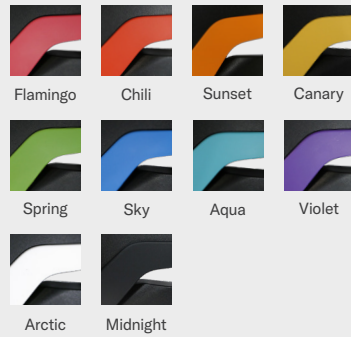

Permobil power wheelchairs

Accent colors

Standard