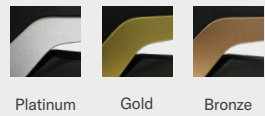

PDG manual wheelchairs

Frame colors

Permobil power wheelchairs

Accent colors

Standard

Premium

Hydrographics