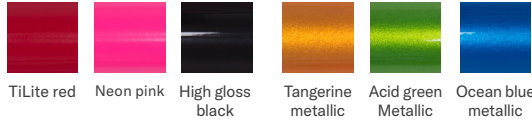

permobil

COMFORT
ACTA-EMBRACE

Color options brochure

TiLite manual wheelchairs

Frame colors

High gloss paint

Metallic paint

Pearlescent paint

Matte paint

Candy paint

Not available on TiLite X and TiLite Z

Matte textured paint

Natural titanium

Only available on titanium chairs

Only available on rigid chairs

Anodized

TiLite X and TiLite Z exclusive frame colors

High gloss

Metallic

Candy paint

PDG manual wheelchairs

Frame colors

Permobil power wheelchairs

Accent colors