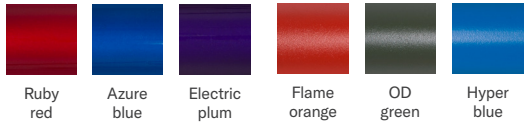

permobil

COMFORT
ACTA-EMBRACE

Color options brochure

TiLite manual wheelchairs

Frame colors

High gloss paint

Metallic paint

Pearlescent paint

Matte paint

Candy paint

Not available on TiLite X and TiLite Z

Matte textured paint

Natural titanium

Only available on titanium chairs

Only available on rigid chairs

Anodized

TiLite X and TiLite Z exclusive frame colors

High gloss

Metallic

Candy paint

PDG manual wheelchairs

Frame colors

Permobil power wheelchairs

Accent colors