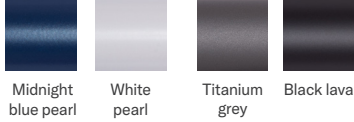

permobil

COMFORT
ACTA-EMBRACE

Color options brochure

TiLite manual wheelchairs

Frame colors

High gloss paint

Metallic paint

Pearlescent paint

Matte paint

Candy paint

Not available on TiLite X and TiLite Z

Matte textured paint

Natural titanium

Only available on titanium chairs

Only available on rigid chairs

Anodized

TiLite X and TiLite Z exclusive frame colors

High gloss

Metallic

Candy paint

PDG manual wheelchairs

Frame colors

Permobil power wheelchairs

Accent colors