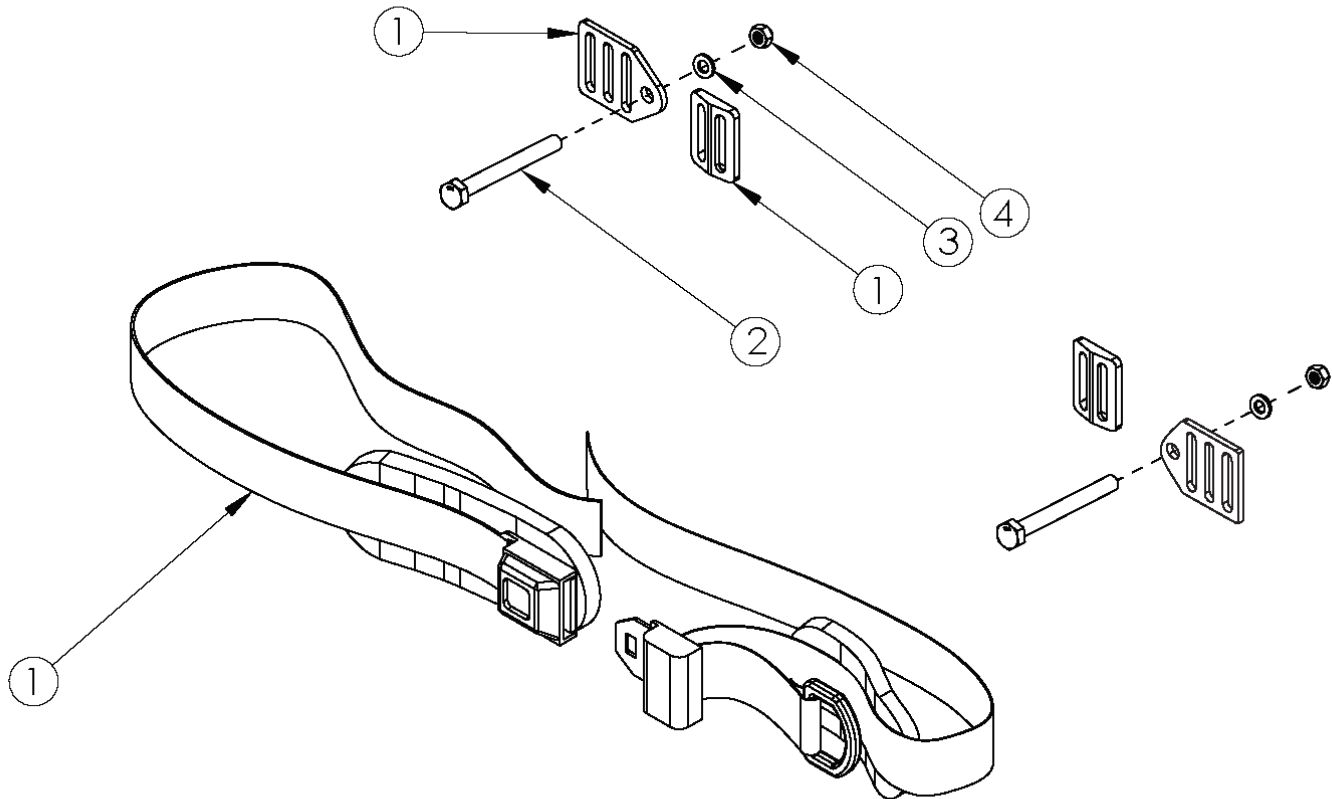

Focus Pelvic Positioning Belts - 1.5" Padded Auto Buckle

Item Number	Part Number	Description	Quantity
1, 2, 3, 4	111397	Belt Pelvic Positioning 1.5" Auto Buckle Padded 56", Focus	1
1	100958	Belt Pelvic Positioning 1.5" Auto Buckle Padded 56"	1
2	101125	M6 x 55 BTN SHCS BLKZC	2
3	100746	M6 Flat Washer Blk Zn	2
4	100658	M6 Nylock Nut Blk Zn	2