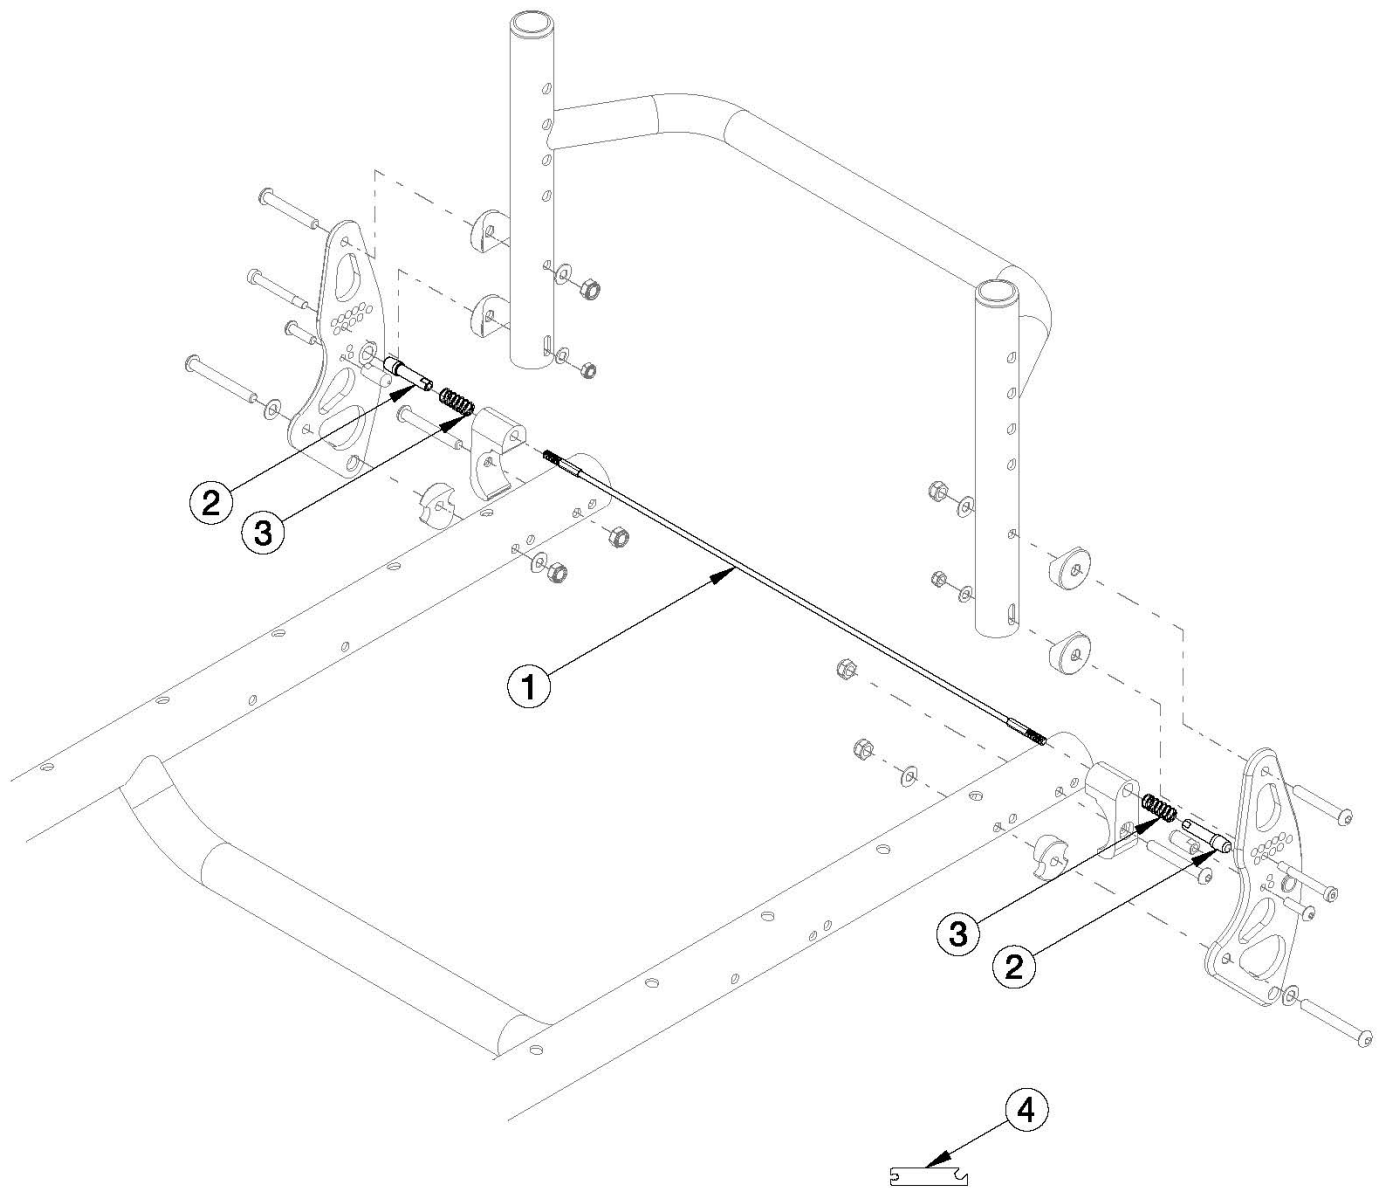

# (Discontinued 1) Rogue Backrest Mount and Hardware - Growth

Adjustment Tool required when ordering Spinerger Back Release Cable

*This Rogue Backrest Mount is discontinued and was used on serial numbers prior to RG0016612 This backrest mount and hardware is used on the Discontinued Rogue with XP option frame. If you have a Rogue XP, use the Rogue XP Backrest Mount pages for replacement parts.*