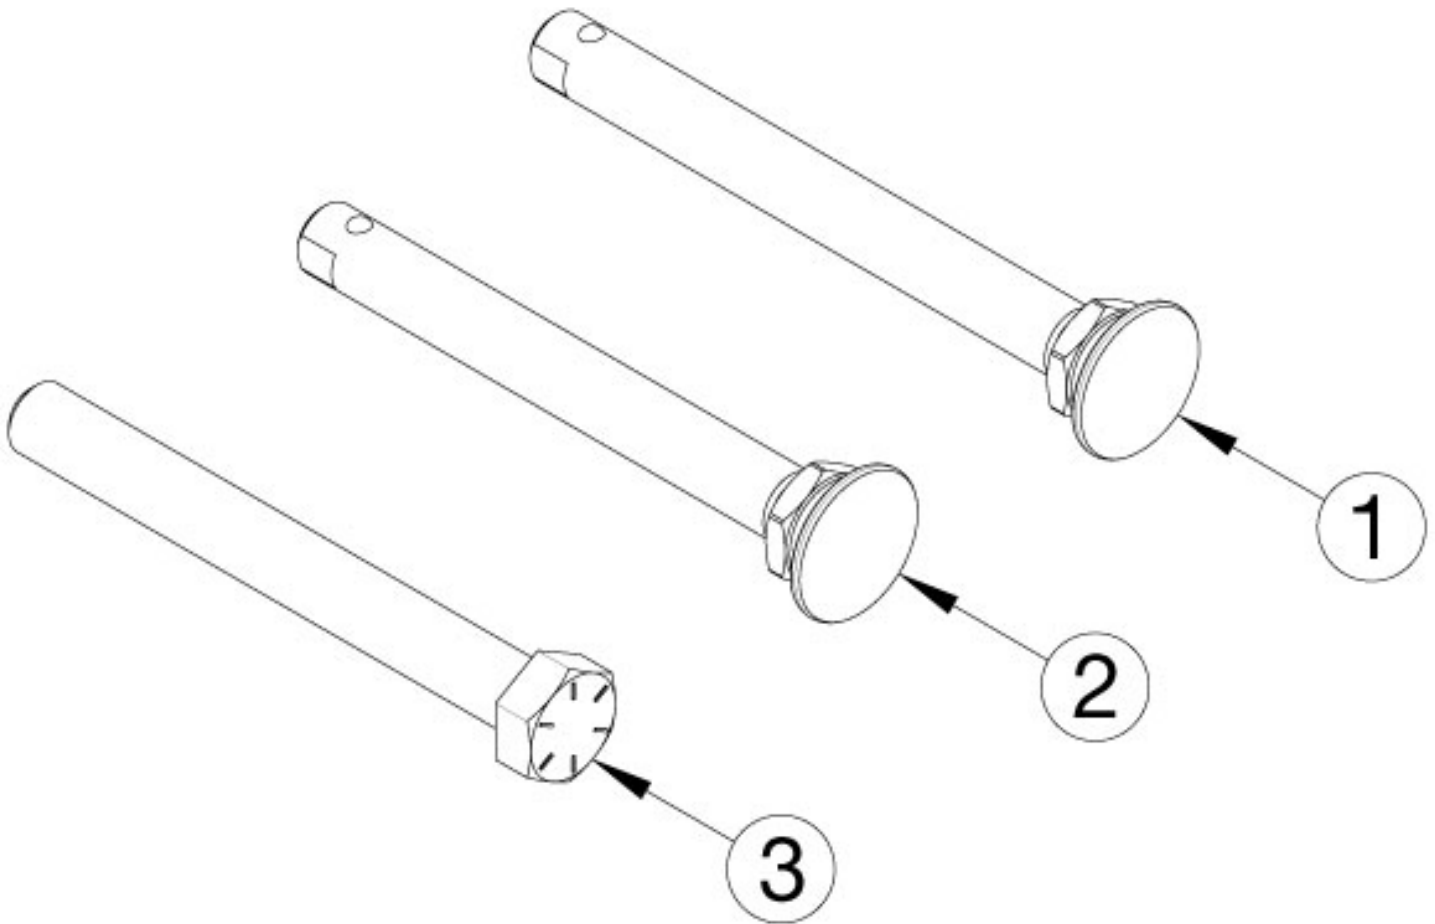

Arc Axles

Item Number	Part Number	Description	Quantity
1	101191	Axle Quick Release w/ Button 1/2" x 110MM <i>Used on 20" Mags wheels</i>	1
2	101108	Axle Quick Release w/ Button 1/2" x 99MM <i>Used on 12" and 16" Mags, 20" MAXX Performance Spoke, and 20" MAXX Mag wheels</i>	1
3	110293	HHB, 1/2-13 x 4.5, Grade 8, BLZ	1