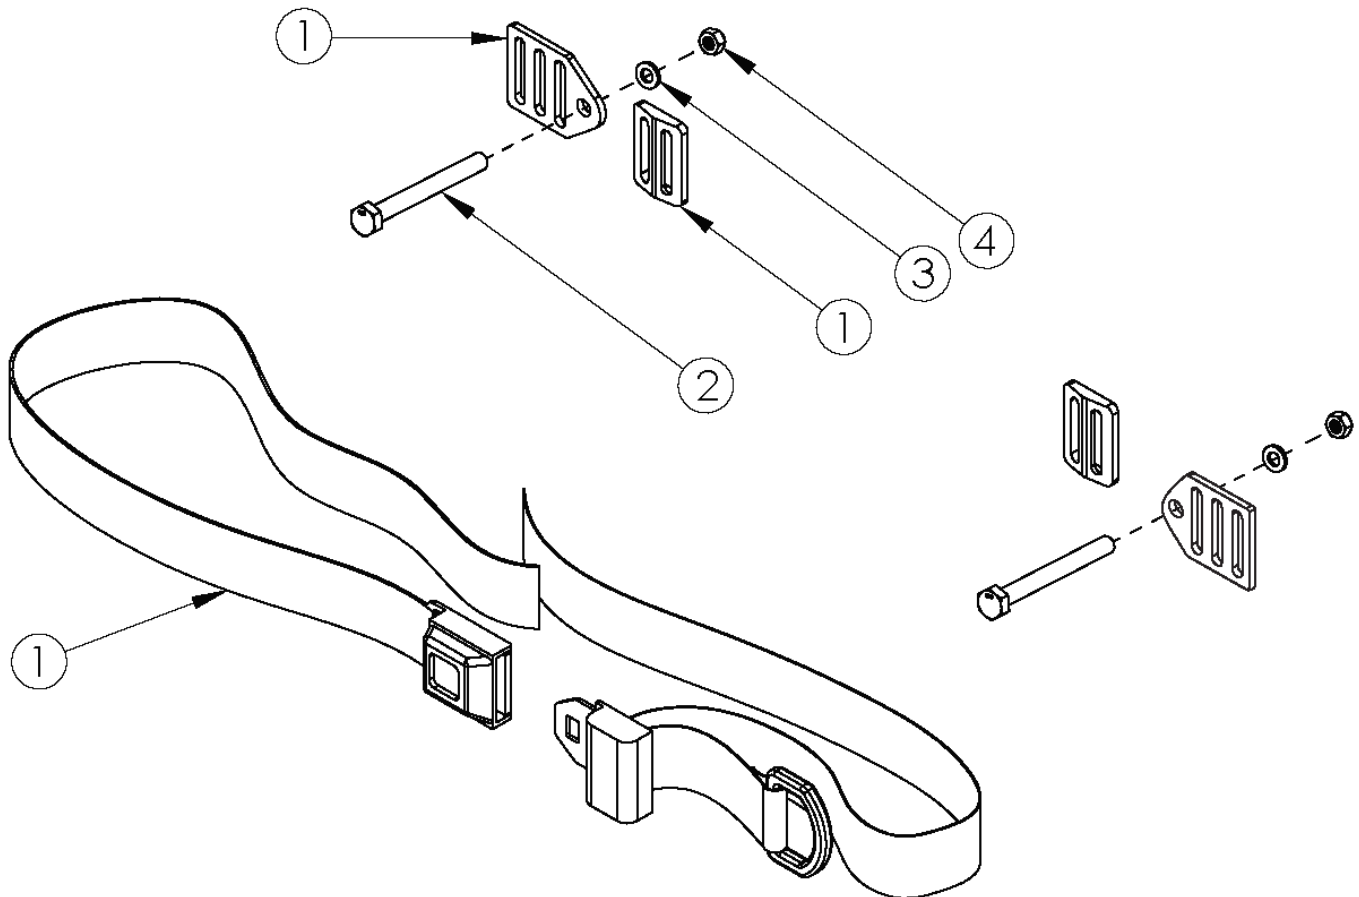

Little Wave Pelvic Positioning Belts - 1.5" Auto Buckle and Hardware

Item Number	Part Number	Description	Quantity
1a, 2, 3, 4	100595	Belt Pelvic Positioning 1.5" Auto Buckle 56" <i>Used with seat widths up to 18" and standard weight capacity</i>	1
1b, 2, 3, 4	111393	Belt Pelvic Positioning 1.5" Auto Buckle 60", RG ALX/Rogue/LW XP <i>Used with 19"-22" seat widths and all heavy duty</i>	1
1b	100847	Belt Pelvic Positioning 1.5" Auto Buckle 60"	1
2	101781	M6 x 50mm Partial Thread BHCS Blk ZC	2
3	100746	M6 Flat Washer Blk Zn	2
4	100658	M6 Nylock Nut Blk Zn	2