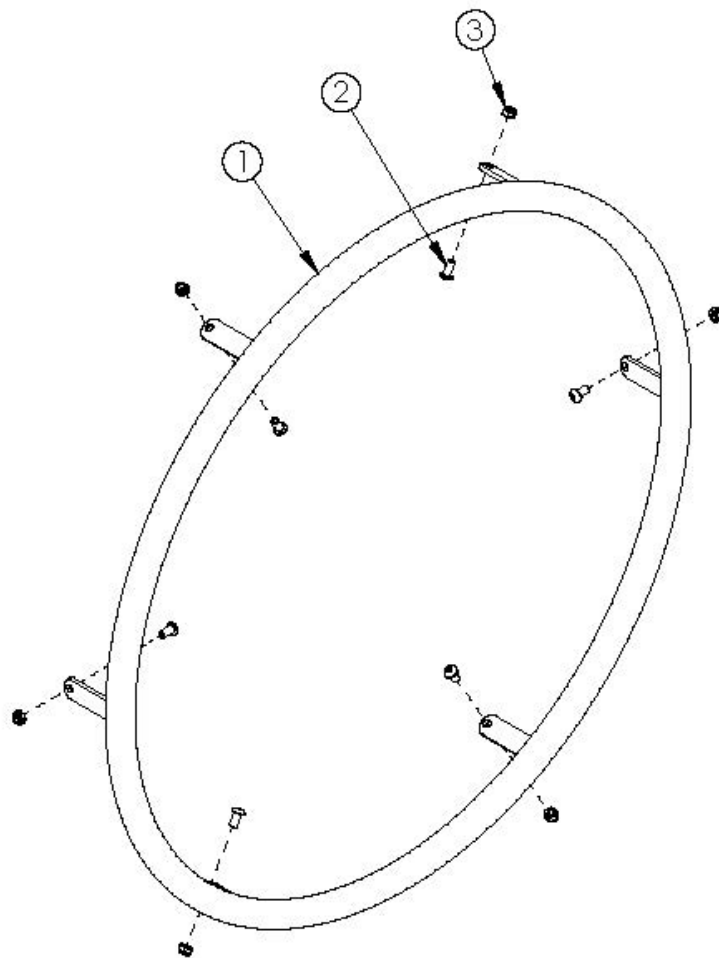

Catalyst E Handrims - Superlight