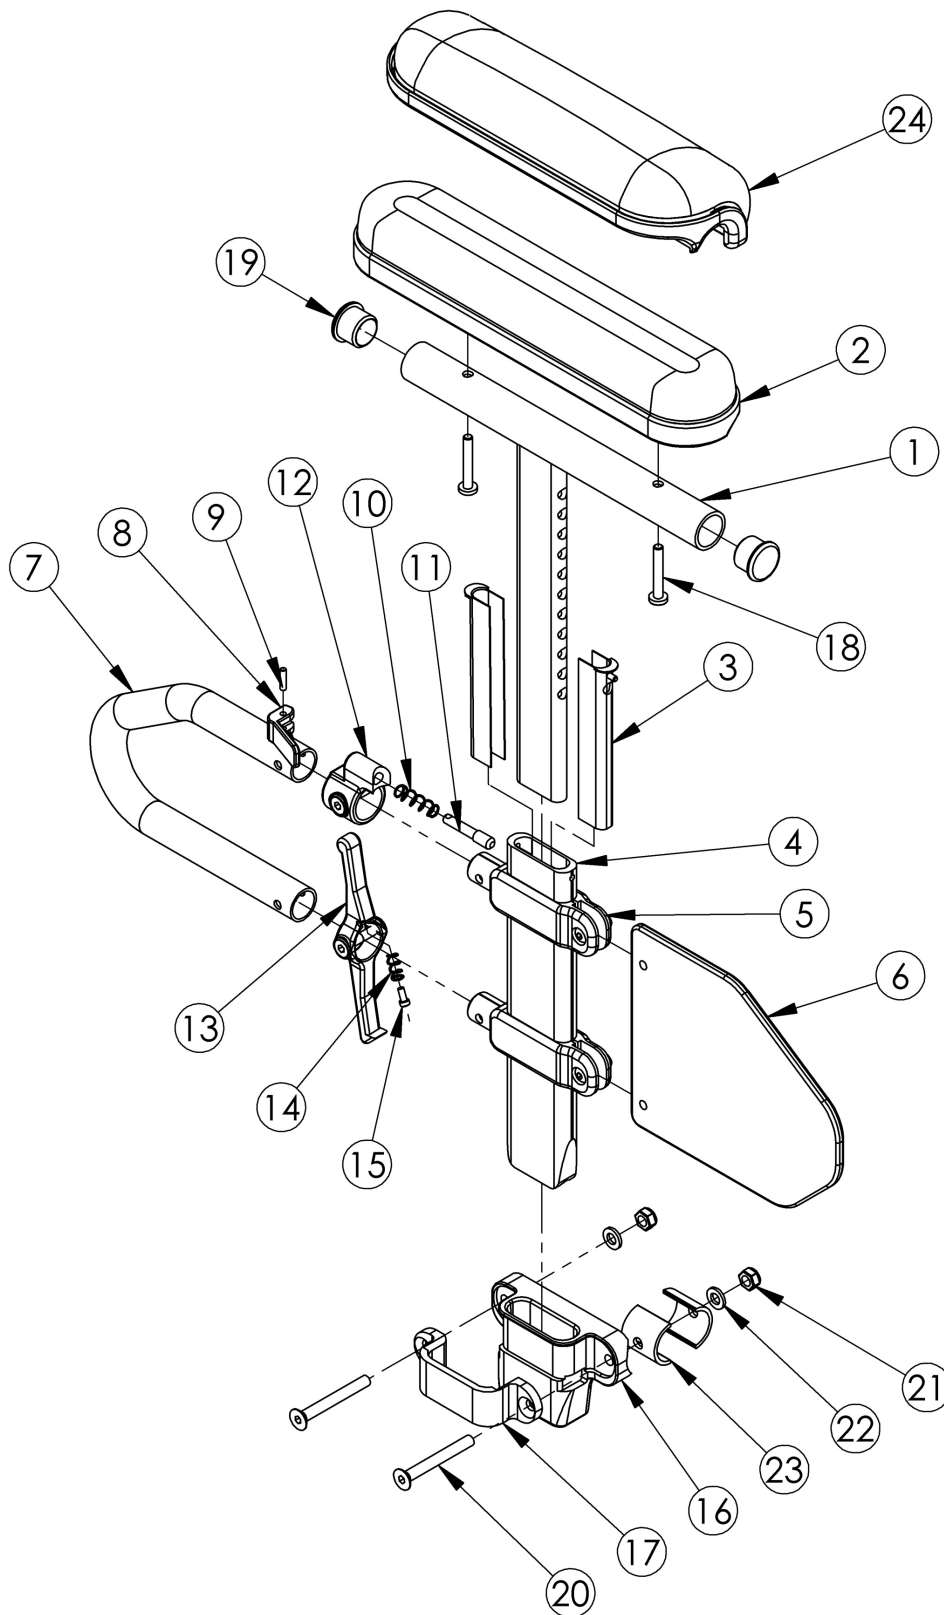

Discontinued Focus CR Height Adjustable T-Arm