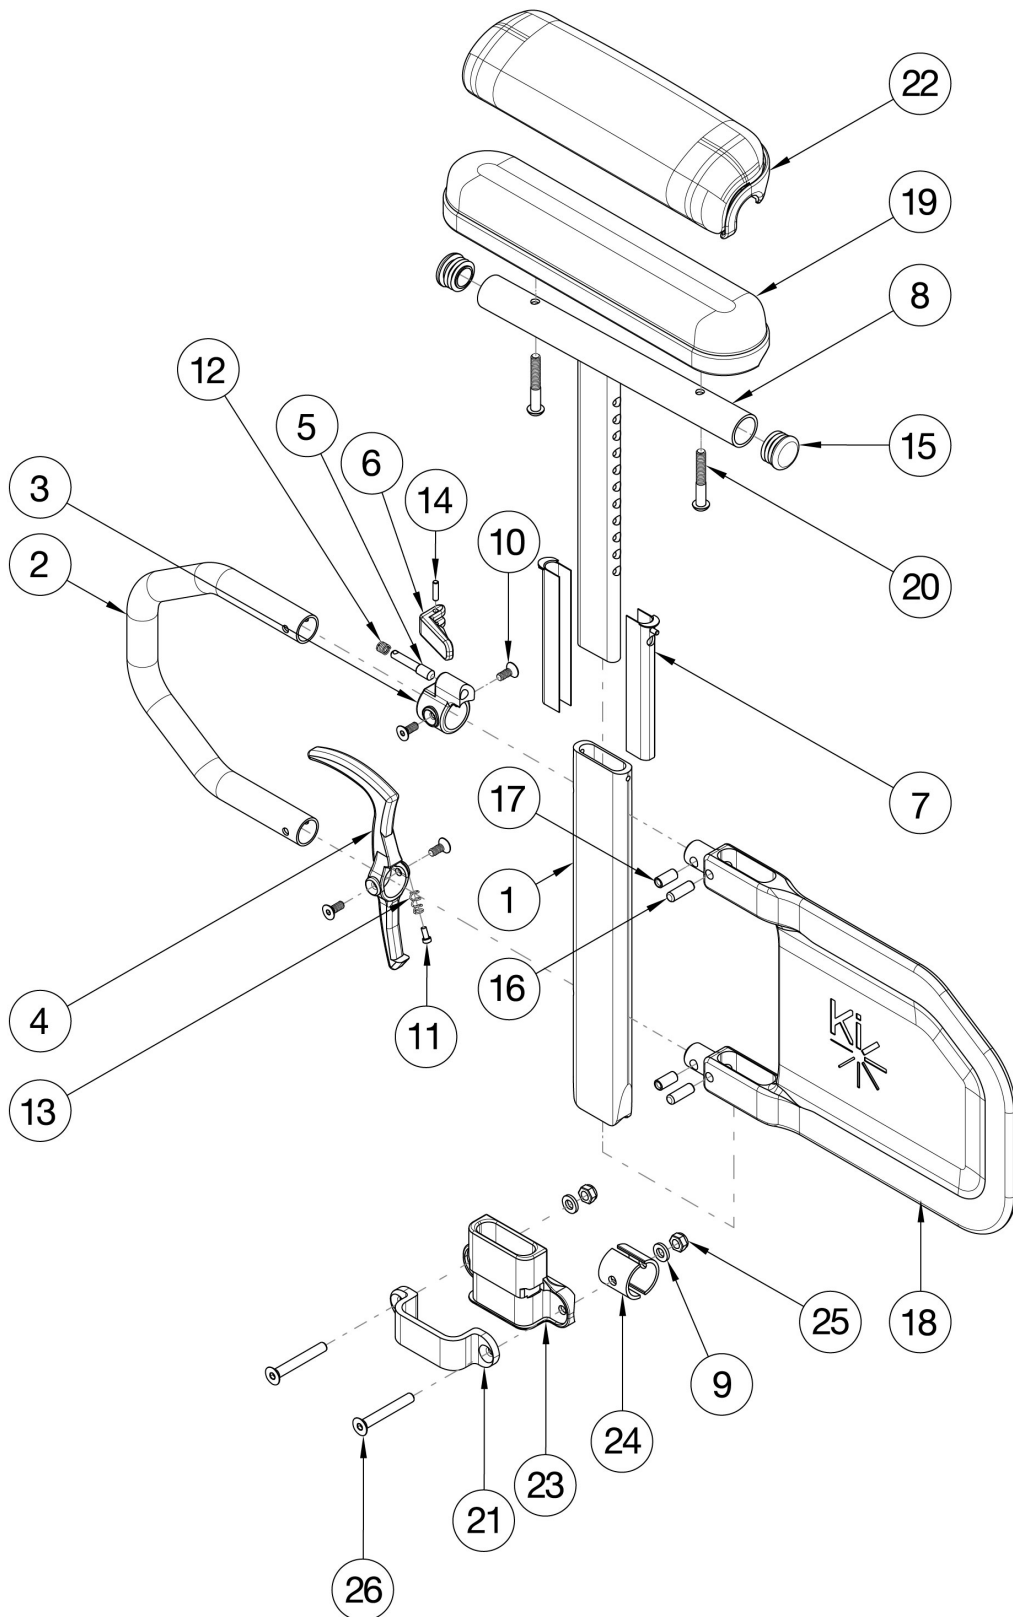

# Flip Armrests - Height Adjustable Tall T-Arm

If retrofitting, Receivers are needed.

Item Number	Part Number	Description	Quantity
1-7, 8a, 9-18, 19b, 20a, 21, 23-26	116258	Height Adj Tall T-Arm Assm w/Short Side Shield and Standard Pad Desk and Receiver, Flip	1
1-7, 8b, 9-18, 19a, 20a, 21, 23-26	116259	Height Adj Tall T-Arm Assm w/Short Side Shield and Standard Pad Full and Receiver, Flip	1
1-7, 8a, 9-18, 20b, 22b, 21, 23-26	116260	Height Adj Tall T-Arm Assm w/Short Side Shield and Waterfall Pad Desk and Receiver, Flip	1
1-7, 8b, 9-18, 20b, 22a, 21, 23-26	116261	Height Adj Tall T-Arm Assm w/Short Side Shield and Waterfall Pad Full and Receiver, Flip	1
1-7, 8a, 9-18, 19b, 20a, 21, 23-26	116262	Height Adj Tall T-Arm Assm w/Short Side Shield and Standard Pad Desk and Receiver Pair, Flip	1
1-7, 8b, 9-18, 19a, 20a, 21, 23-26	116263	Height Adj Tall T-Arm Assm w/Short Side Shield and Standard Pad Full and Receiver Pair, Flip	1
1-7, 8a, 9-18, 20b, 22b, 21, 23-26	116264	Height Adj Tall T-Arm Assm w/Short Side Shield and Waterfall Pad Desk and Receiver Pair, Flip	1
1-7, 8b, 9-18, 20b, 22a, 21, 23-26	116265	Height Adj Tall T-Arm Assm w/Short Side Shield and Waterfall Pad Full and Receiver Pair, Flip	1
1-7, 8a, 10-18, 19b, 20a	116162	Height Adjustable Tall T-Arm Assembly w/Short Side Shield and Std Pad Desk	1
1-7, 8b, 10-18, 19a, 20a	116164	Height Adjustable Tall T-Arm Assembly w/Short Side Shield and Std Pad Full	1
1-7, 8a, 10-18, 20b, 22b	116166	Height Adjustable Tall T-Arm Assembly w/Short Side Shield and Waterfall Pad Desk	1
1-7, 8b, 10-18, 20b, 22a	116168	Height Adjustable Tall T-Arm Assembly w/Short Side Shield and Waterfall Pad Full	1
1-7, 8a, 10-18, 19b, 20a	116163	Height Adjustable Tall T-Arm Assembly w/Short Side Shield and Std Pad Desk, Pair	1
1-7, 8b, 10-18, 19a, 20a	116165	Height Adjustable Tall T-Arm Assembly w/Short Side Shield and Std Pad Full, Pair	1
1-7, 8a, 10-18, 20b, 22b	116167	Height Adjustable Tall T-Arm Assembly w/Short Side Shield and Waterfall Pad Desk, Pair	1
1-7, 8b, 10-18, 20b, 22a	116169	Height Adjustable Tall T-Arm Assembly w/Short Side Shield and Waterfall Pad Full, Pair	1
3, 5, 6, 10, 12, 14	116378	Height Adjustable Tall T-Arm Upper Latch Assembly	1
4, 10, 11, 13	116375	Height Adjustable Tall T-Arm Release Lever Assembly	1
16-18	116377	Height Adjustable Tall T-Arm Short Shield Assembly	1
9, 21, 23-26	503166	Armrest T-Arm Receiver Assembly Flip	1
1-7, 10-14, 16-18	114150	Height Adjustable T-Arm Short Lower Assembly, Tall <i>Does not include t-arm upper, arm pad or arm pad screws</i>	1
1-7, 8a, 10-18	114432	Height Adjustable T-Arm Short Side Shield, Desk, Tall	1