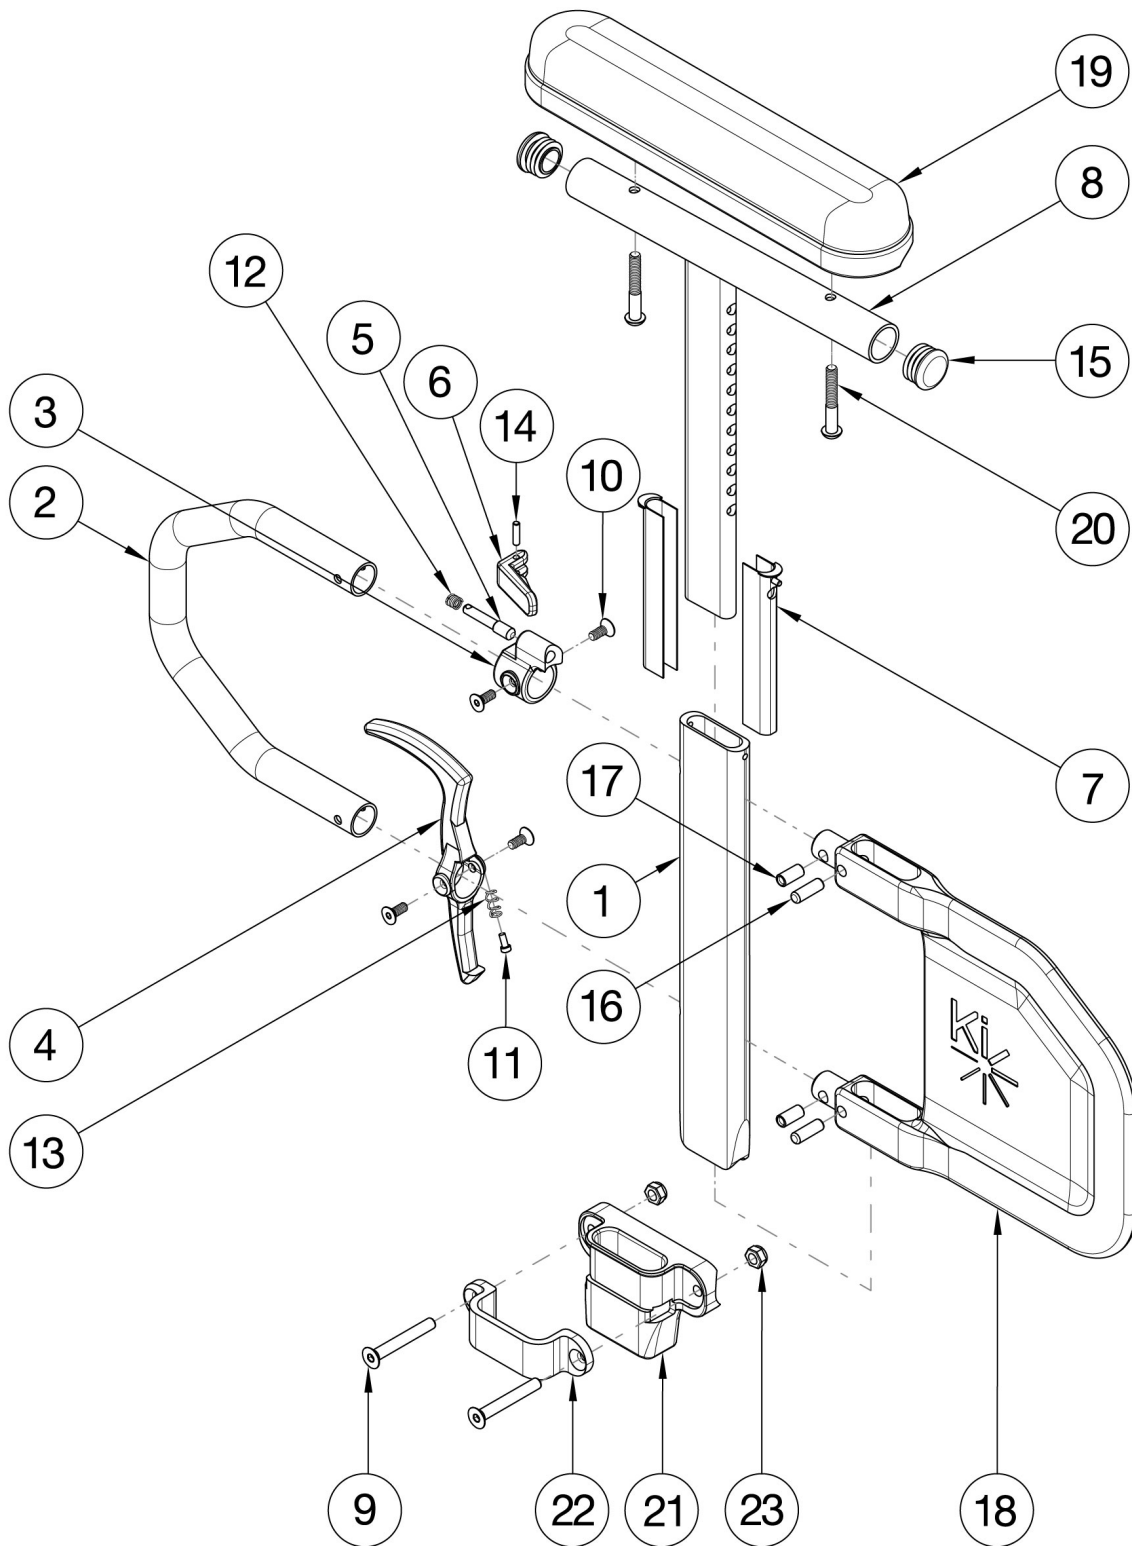

Rogue2 Armrest - Height Adjustable T-Arm