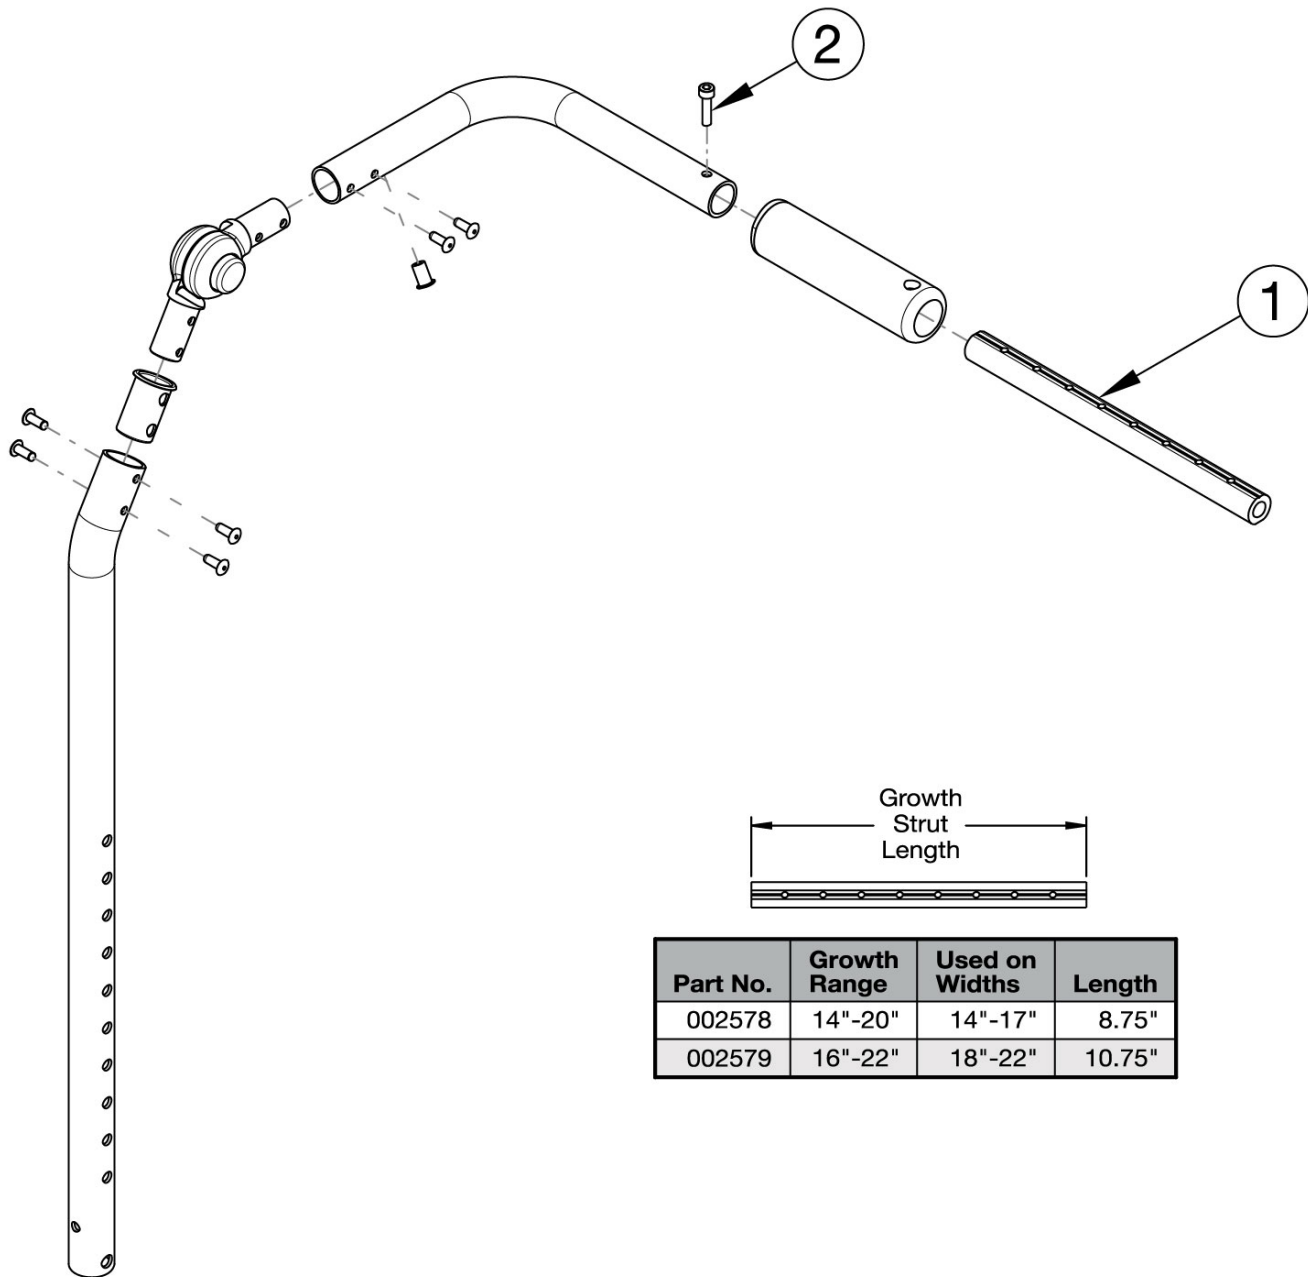

# CR45 Fixed Height with Adjustable Handle Backrest - Growth

Part No.	Growth Range	Used on Widths	Length
002578	14"-20"	14"-17"	8.75"
002579	16"-22"	18"-22"	10.75"

Has your width changed? If yes, verify the current growth strut will work or select appropriately below.

Item Number	Part Number	Description	Quantity
1a, 2	503107	Growth Strut Assembly Short, Focus/Flip <i>Used on chairs 14"-17" wide</i>	1
1b, 2	503108	Growth Strut Assembly Long, Flip/Focus <i>Used on chairs 18"-22" wide</i>	1