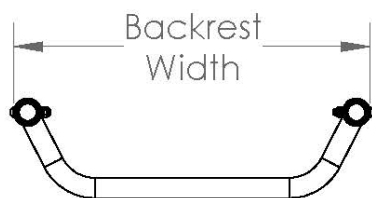

Tsunami AL Fixed Height Backrest with Adjustable Height Rigidizer Bar - Growth

Backrest 14"	14.3"
Backrest 15"	15.3"
Backrest 16"	16.3"
Backrest 17"	17.3"
Backrest 18"	18.3"
Backrest 19"	19.3"
Backrest 20"	20.3"
Backrest 21"	21.3"
Backrest 22"	22.3"

Item Number	Part Number	Description	Quantity	Retail
1a	000185	Adjustable Height Rigidizer Bar 14"	1	\$81.05
1b	000186	Adjustable Height Rigidizer Bar 15"	1	\$81.05
1c	000187	Adjustable Height Rigidizer Bar 16"	1	\$81.05
1d	000188	Adjustable Height Rigidizer Bar 17"	1	\$81.05
1e	000189	Adjustable Height Rigidizer Bar 18"	1	\$81.05