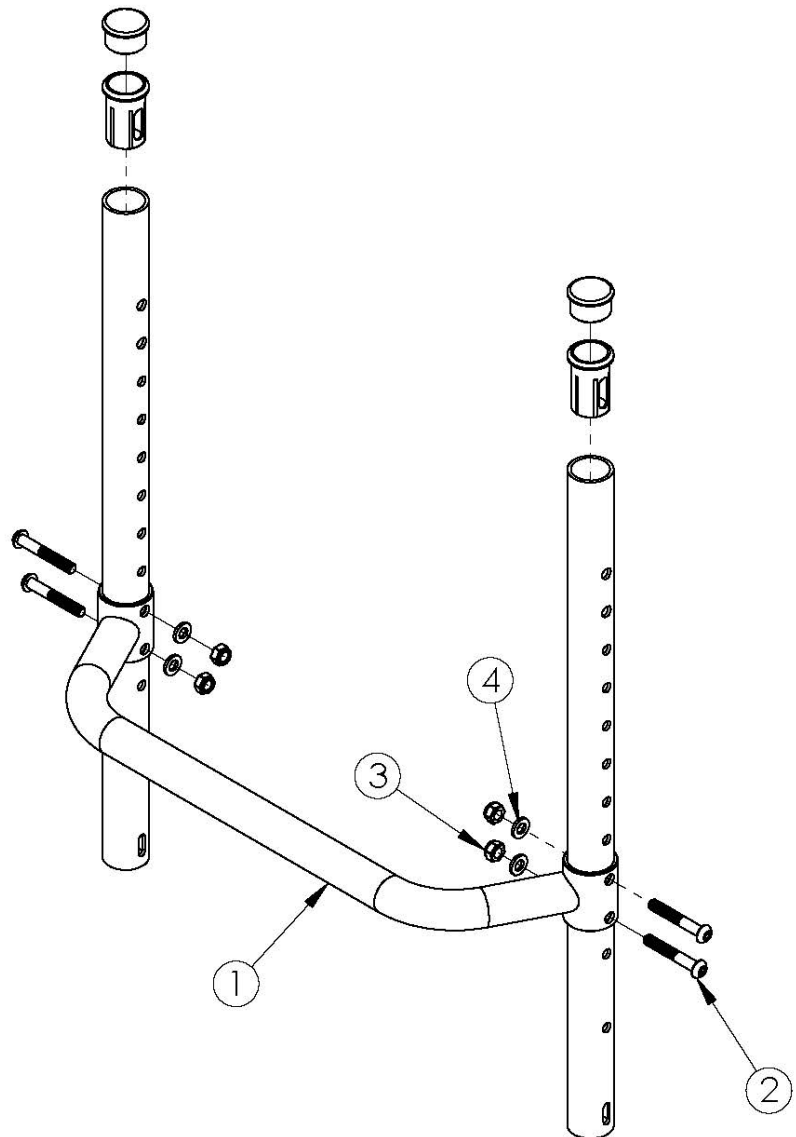

Tsunami AL Fixed Height Backrest with Adjustable Height Rigidizer Bar - Growth

Backrest 14"	14.3"
Backrest 15"	15.3"
Backrest 16"	16.3"
Backrest 17"	17.3"
Backrest 18"	18.3"
Backrest 19"	19.3"
Backrest 20"	20.3"
Backrest 21"	21.3"
Backrest 22"	22.3"

Item Number	Part Number	Description	Quantity	Retail
1a	000185	Adjustable Height Rigidizer Bar 14"	1	\$81.05
1b	000186	Adjustable Height Rigidizer Bar 15"	1	\$81.05
1c	000187	Adjustable Height Rigidizer Bar 16"	1	\$81.05
1d	000188	Adjustable Height Rigidizer Bar 17"	1	\$81.05
1e	000189	Adjustable Height Rigidizer Bar 18"	1	\$81.05

Item Number	Part Number	Description	Quantity	Retail
1f	000190	Adjustable Height Rigidizer Bar 19"	1	\$81.05
1g	000191	Adjustable Height Rigidizer Bar 20"	1	\$81.05
1h	000529	Adjustable Height Rigidizer Bar 21"	1	\$81.05
1i	000530	Adjustable Height Rigidizer Bar 22"	1	\$81.05
2	100797	M6 x 40 BHCS BLK ZC	4	\$1.03
3	100658	M6 Nylock Nut Blk Zn	4	\$1.03
4	100746	M6 Flat Washer Blk Zn	4	\$1.55