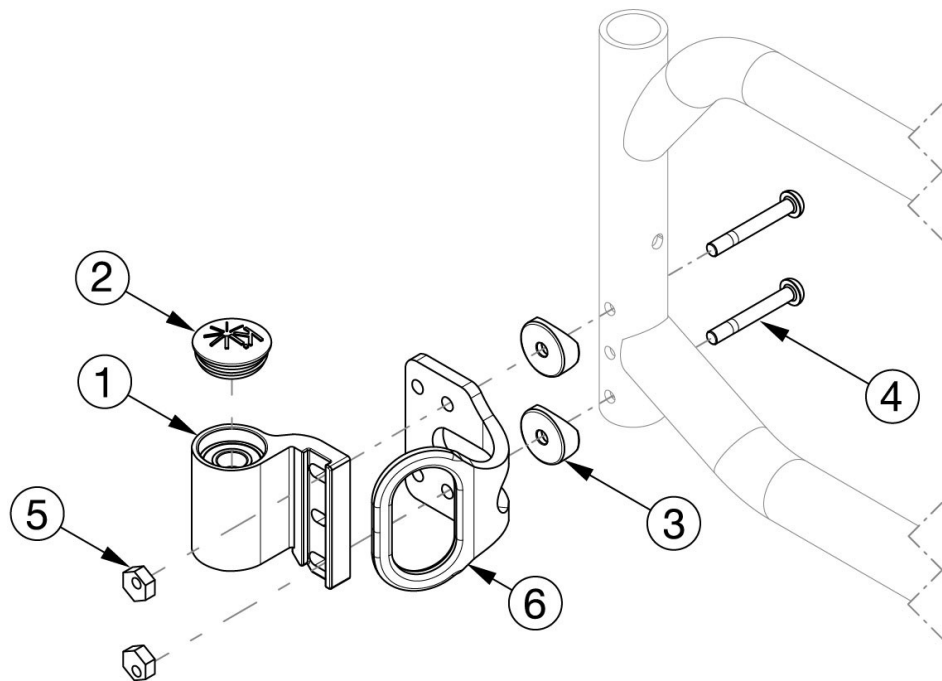

Catalyst E Caster Housing - Super Low

Reference order form for detailed front seat height matrix. Please Note: The shown orientation of the caster housing above is in the "Forward" position.

Item Number	Part Number	Description	Quantity
1a, 2-5	115819	Super Low Caster Housing Assembly, Black, Left, No Transit	1
1b, 2-5	115820	Super Low Caster Housing Assembly, Black, Right, No Transit	1
1a, 2-6	115822	Super Low Caster Housing Assembly, Black, Left, with Transit	1
1b, 2-6	115823	Super Low Caster Housing Assembly, Black, Right, with Transit	1
1a, 1b, 2-5	115821	Super Low Caster Housing Assembly, Black, PAIR, No Transit	1
1a, 1b, 2-6	115824	Super Low Caster Housing Assembly, Black, PAIR, with Transit	1
1a	111982	Super Low Caster Housing Assembly, Left	1
1b	111983	Super Low Caster Housing Assembly, Right	1
2	102005	Ki Caster Housing Cap	1
3	000056	Saddle 1 1/8"	2
4	200367	M6 x 45 Custom Shouldered BHCS	2
5	100745	Eccentric nut (threaded)	2
6	000426	Front Transit Bracket CAT	1