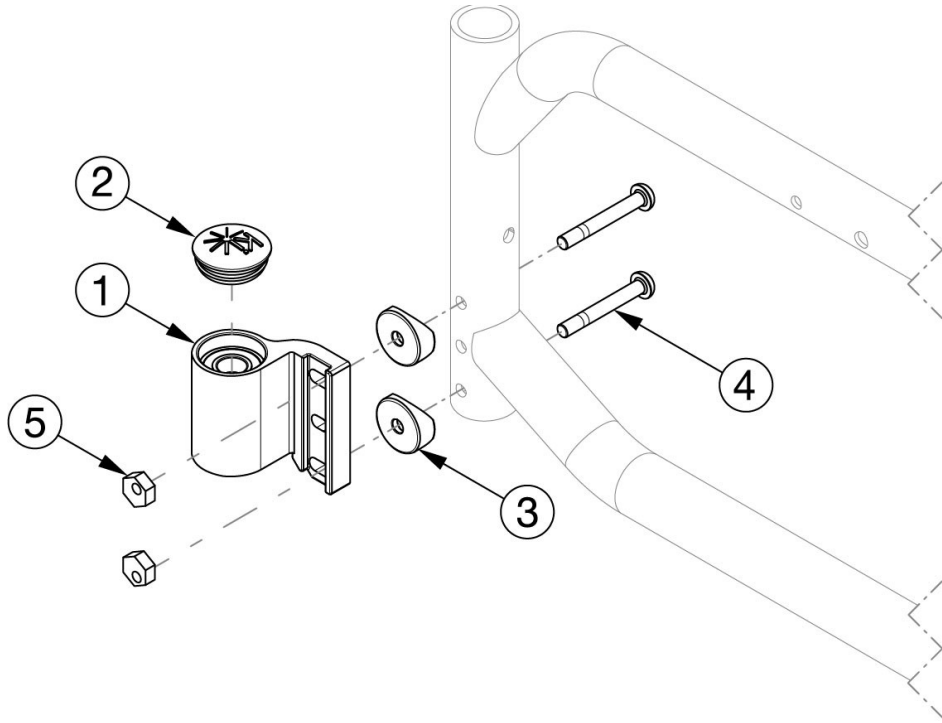

Catalyst E Caster Housing - Super Low

Reference order form for detailed front seat height matrix. Please Note: The shown orientation of the caster housing above is in the "Forward" position.

Item Number	Part Number	Description	Quantity
1a, 2-5	115819	Super Low Caster Housing Assembly, Black, Left, No Transit	1
1b, 2-5	115820	Super Low Caster Housing Assembly, Black, Right, No Transit	1
1a, 2-6	115822	Super Low Caster Housing Assembly, Black, Left, with Transit	1
1b, 2-6	115823	Super Low Caster Housing Assembly, Black, Right, with Transit	1
1a, 1b, 2-5	115821	Super Low Caster Housing Assembly, Black, PAIR, No Transit	1
1a, 1b, 2-6	115824	Super Low Caster Housing Assembly, Black, PAIR, with Transit	1
1a	111982	Super Low Caster Housing Assembly, Left	1
1b	111983	Super Low Caster Housing Assembly, Right	1
2	102005	Ki Caster Housing Cap	1
3	000056	Saddle 1 1/8"	2
4	200367	M6 x 45 Custom Shouldered BHCS	2
5	100745	Eccentric nut (threaded)	2
6	000426	Front Transit Bracket CAT	1