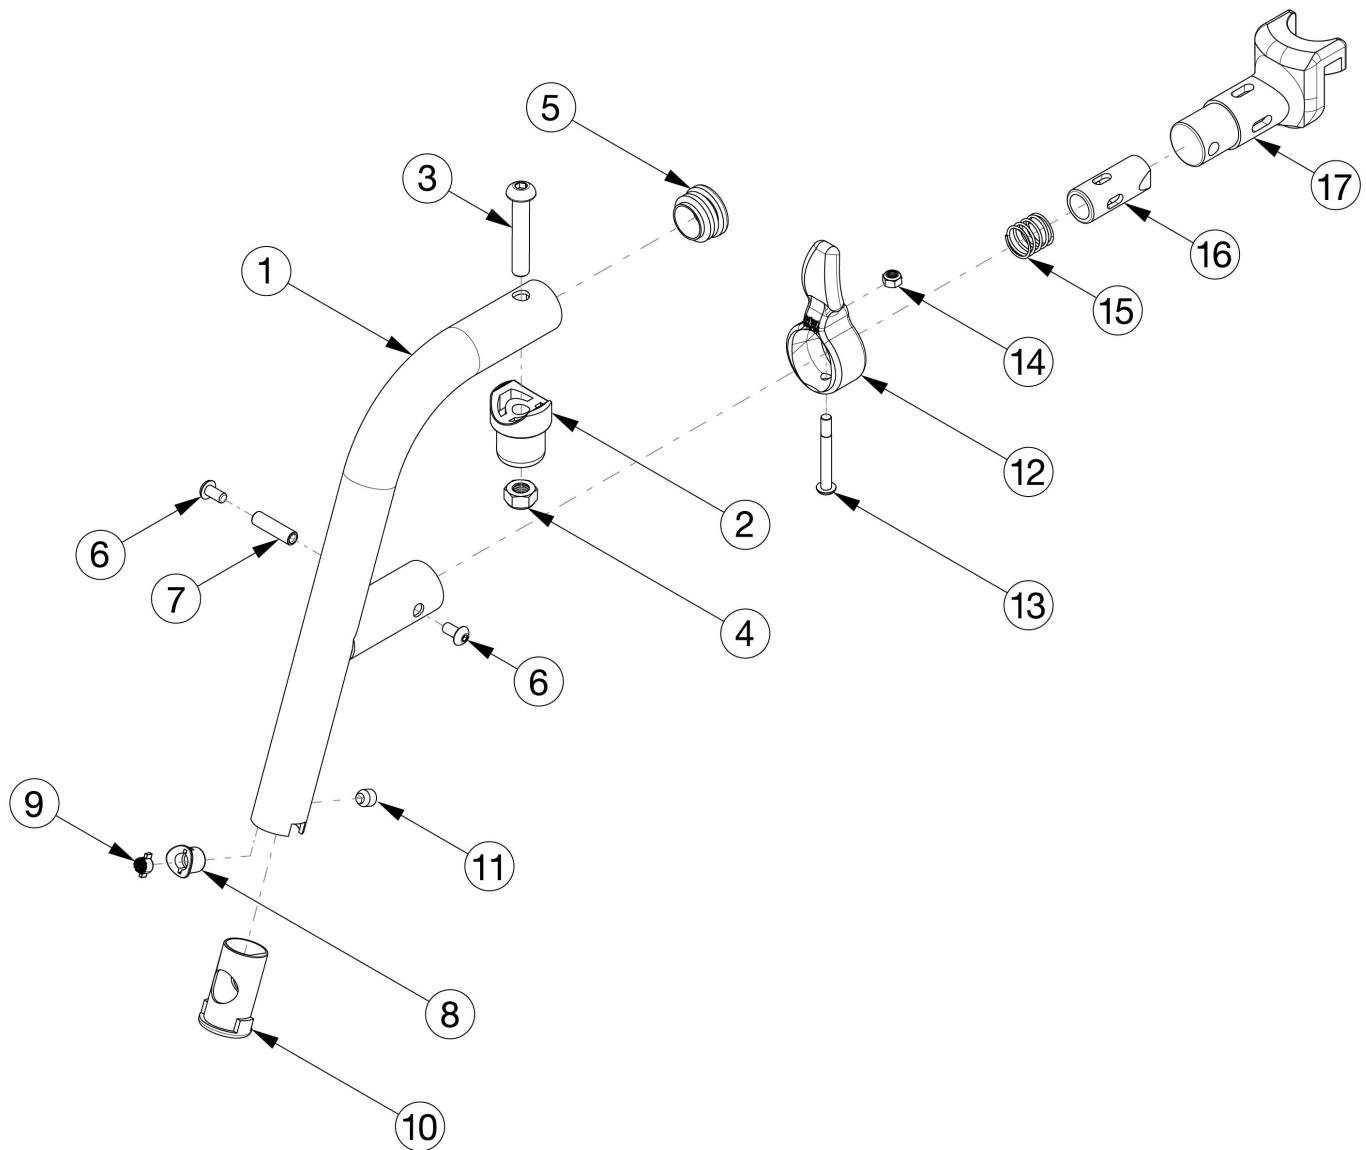

Catalyst E Hangers - 70 Degree Extension Tube

Item Number	Part Number	Description	Quantity	Retail
1-17	115918_ _ _	70° Cleat Hanger Assembly, 4-Way-In-Line, Catalyst E	1	\$78.07
1-17	115919_ _ _	70° Cleat Hanger Assembly, 4-Way - Out Left, Catalyst E _ _ _	1	\$78.07
1-17	115920_ _ _	70° Cleat Hanger Assembly, 4-Way - Out Right, Catalyst E _ _ _	1	\$78.07
12 - 17	003225	Assembled 4-Way In Line Hanger Release	1	\$38.61
12 - 17	003225INST	Assembled 4-Way In Line Hanger Release with Instruction	1	\$38.61
12 - 17	003643	Assembled 4-Way Out Hanger Release, Left	1	\$38.61

Item Number	Part Number	Description	Quantity	Retail
12 - 17	003643INST	Assembled 4-Way Out Hanger Release, Left with Instruction	1	\$38.61
12 - 17	003642	Assembled 4-Way Out Hanger Release, Right	1	\$38.61
12 - 17	003642INST	Assembled 4-Way Out Hanger Release, Right with Instruction	1	\$38.61
8 - 11	115845	Cleat Hanger Adjustment Hardware	1	\$11.95
2	000032	Footrest Hanger Pivot Saddle	1	\$5.51
3	100673	M8 x 45 BTN SHCS BLKZC	1	\$1.66
4	100659	M8 Nylock Nut Blk Zn	1	\$1.10
5	100804	Tube End Plug 1"	1	\$1.66
6	100669	M5 x 10 BTN SHCS BLKZC w/Patch	2	\$1.66
7	000073	M5 x 24 Threaded Barrel	1	\$3.97
8	111949	Hanger Cleat Housing	1	\$5.75
9	111950	Hanger Cleat	1	\$3.05
10	111948	Cleat Hanger Sleeve	1	\$1.15
11	114457	M8 x 8 x 1.25 Cup Point Set Screw w/ Patch	1	\$2.00
12	003228	Hanger Latch, 4-Way, Lever	1	\$3.31
13	001374	M5 x 40 BHCS P/THD BLKZC	1	\$2.25
14	100657	M5 Nylock Nut Blk Zn	1	\$0.56
15	000119	Hanger Spring	1	\$3.20
16	003227	Hanger Latch, 4-Way, Pin	1	\$20.96
17	003226	Hanger Latch, 4-Way, Bracket	1	\$5.51