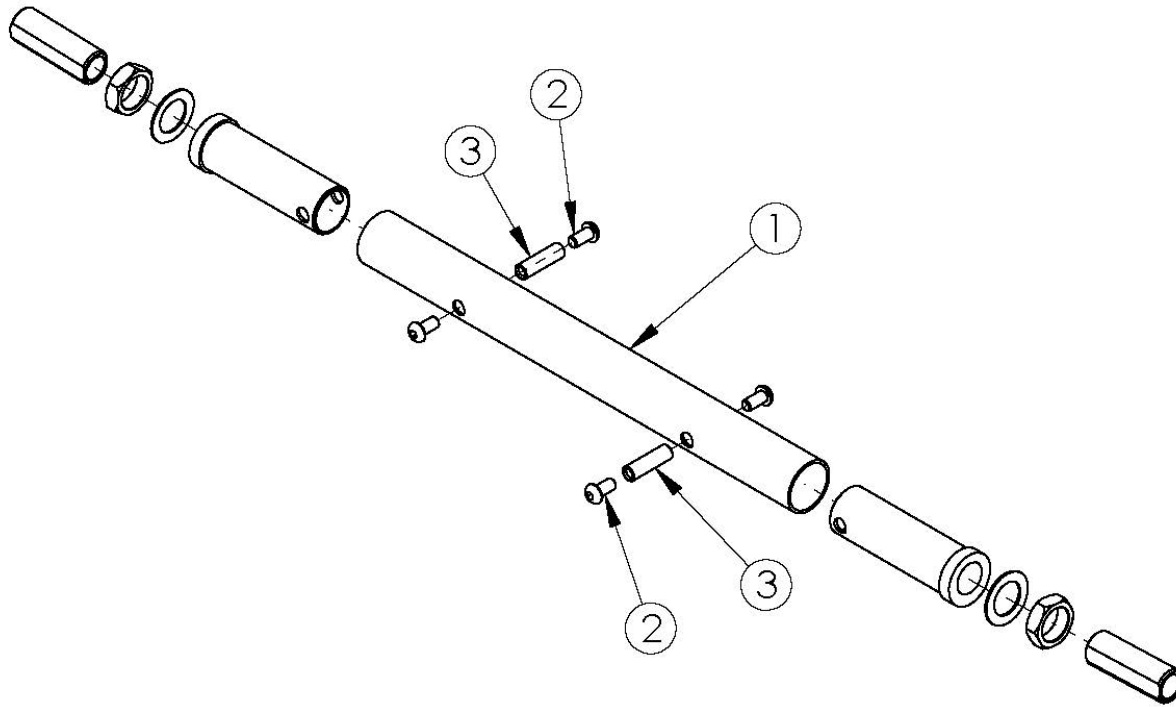

Clik Camber Tube - Growth

Black Camber Tube kits based on seat width. Color Anodized Camber Tube kits used on all chair widths. <p>

New camber tube required when changing the degree of camber by more than 2 degrees. <p>

If Wheelchair Drive Ready Option is present, replacement parts need to be processed through Alber USA.

Item Number	Part Number	Description	Quantity	Retail
1a	503238	Camber Tube Rigid 8" Kit Black	1	\$172.94
1b	503239	Camber Tube Rigid 9" Kit Black	1	\$172.94
1c	500720	Camber Tube Rigid 10" Kit Black	1	\$176.47
1d	500721	Camber Tube Rigid 11" Kit Black	1	\$176.47
1e	003369	One Arm Drive Camber Tube 11" Kit, Clik <i>Used if One Arm Drive is present. Does not include tube end plugs; add quantity 2 of 100532.</i>	1	\$176.47
1f	500722	Camber Tube Rigid 12" Kit Black	1	\$176.47
1g	003370	One Arm Drive Camber Tube 12" Kit, Clik <i>Used if One Arm Drive is present. Does not include tube end plugs; add quantity 2 of 100532.</i>	1	\$176.47