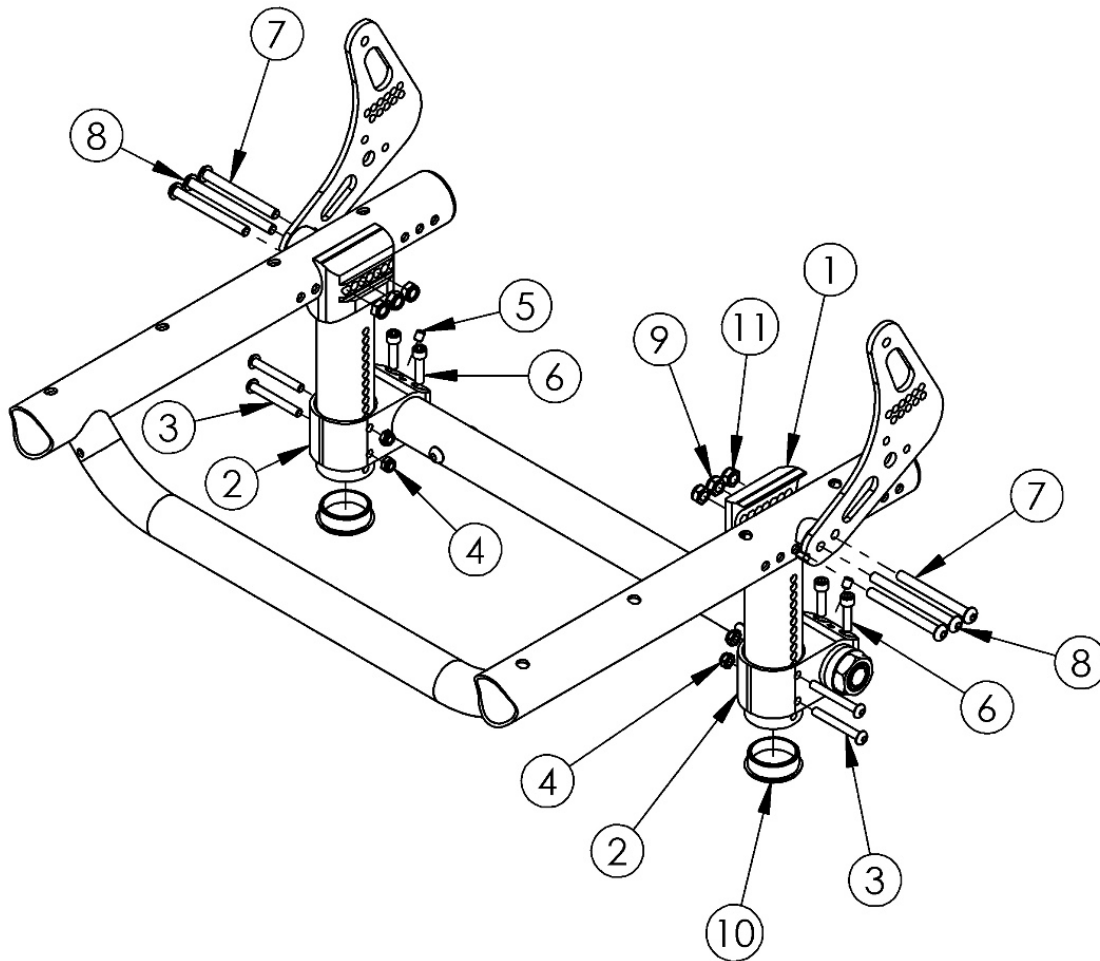

Rogue ALX Mx Tower Index Mount (Formerly Tsunami)

Replacement MX Towers may be quoted, but must be ordered through Customer Service

Item Number	Part Number	Description	Quantity
1	000493	MX Tower, RG ALX	1
2	000462	Camber Mount Offset, RG ALX/LW XP	1
3	101186	M5 X 45 CLS12.9 DIN912 SHCS P/THD BLZ	2
4	100657	M5 Nylock Nut Blk Zn	2
5	105015	M5 X 6 DIN914 SSS CONE PT PLN	1
6	101120	M5 x 16 SHCS BLZ	2
7	003232	M6 x 55 BHCS Blk Zc	2

Item Number	Part Number	Description	Quantity
8	107138	M6 x 65, BHCS, P/THD BLZ	1
9	101456	M6 Ovl Top L/N ZC	1
10	101113	Tube End Plug 1 3/8"	1
11	100658	M6 Nylock Nut Blk Zn	2