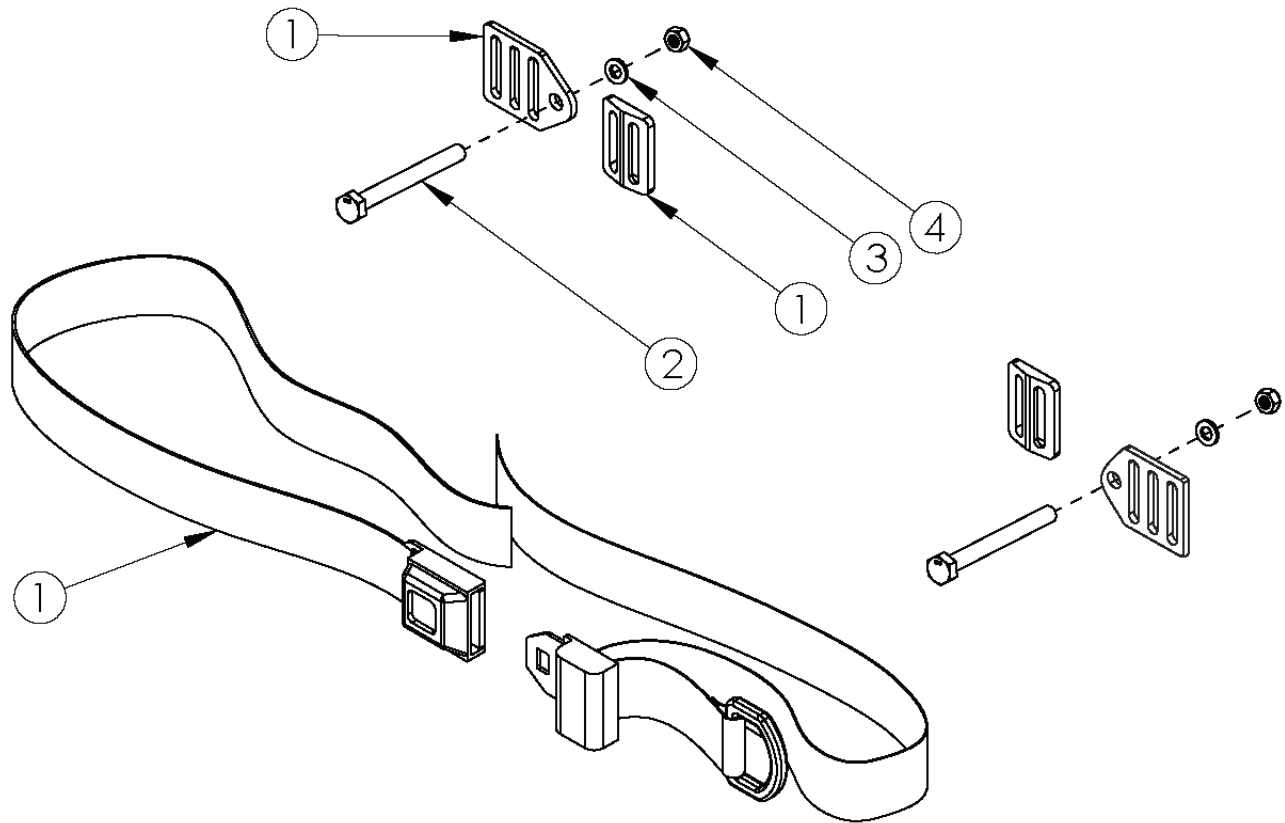

Focus Pelvic Positioning Belts - 1" Auto Buckle and Hardware

Item Number	Part Number	Description	Quantity
1, 2, 3, 4	111382	Belt Pelvic Positioning 1" Auto Buckle 51", Focus	1
1	100614	Belt Pelvic Positioning 1" Auto Buckle 51"	1
2	101125	M6 x 55 BTN SHCS BLKZC	2
3	100746	M6 Flat Washer Blk Zn	2
4	100658	M6 Nylock Nut Blk Zn	2