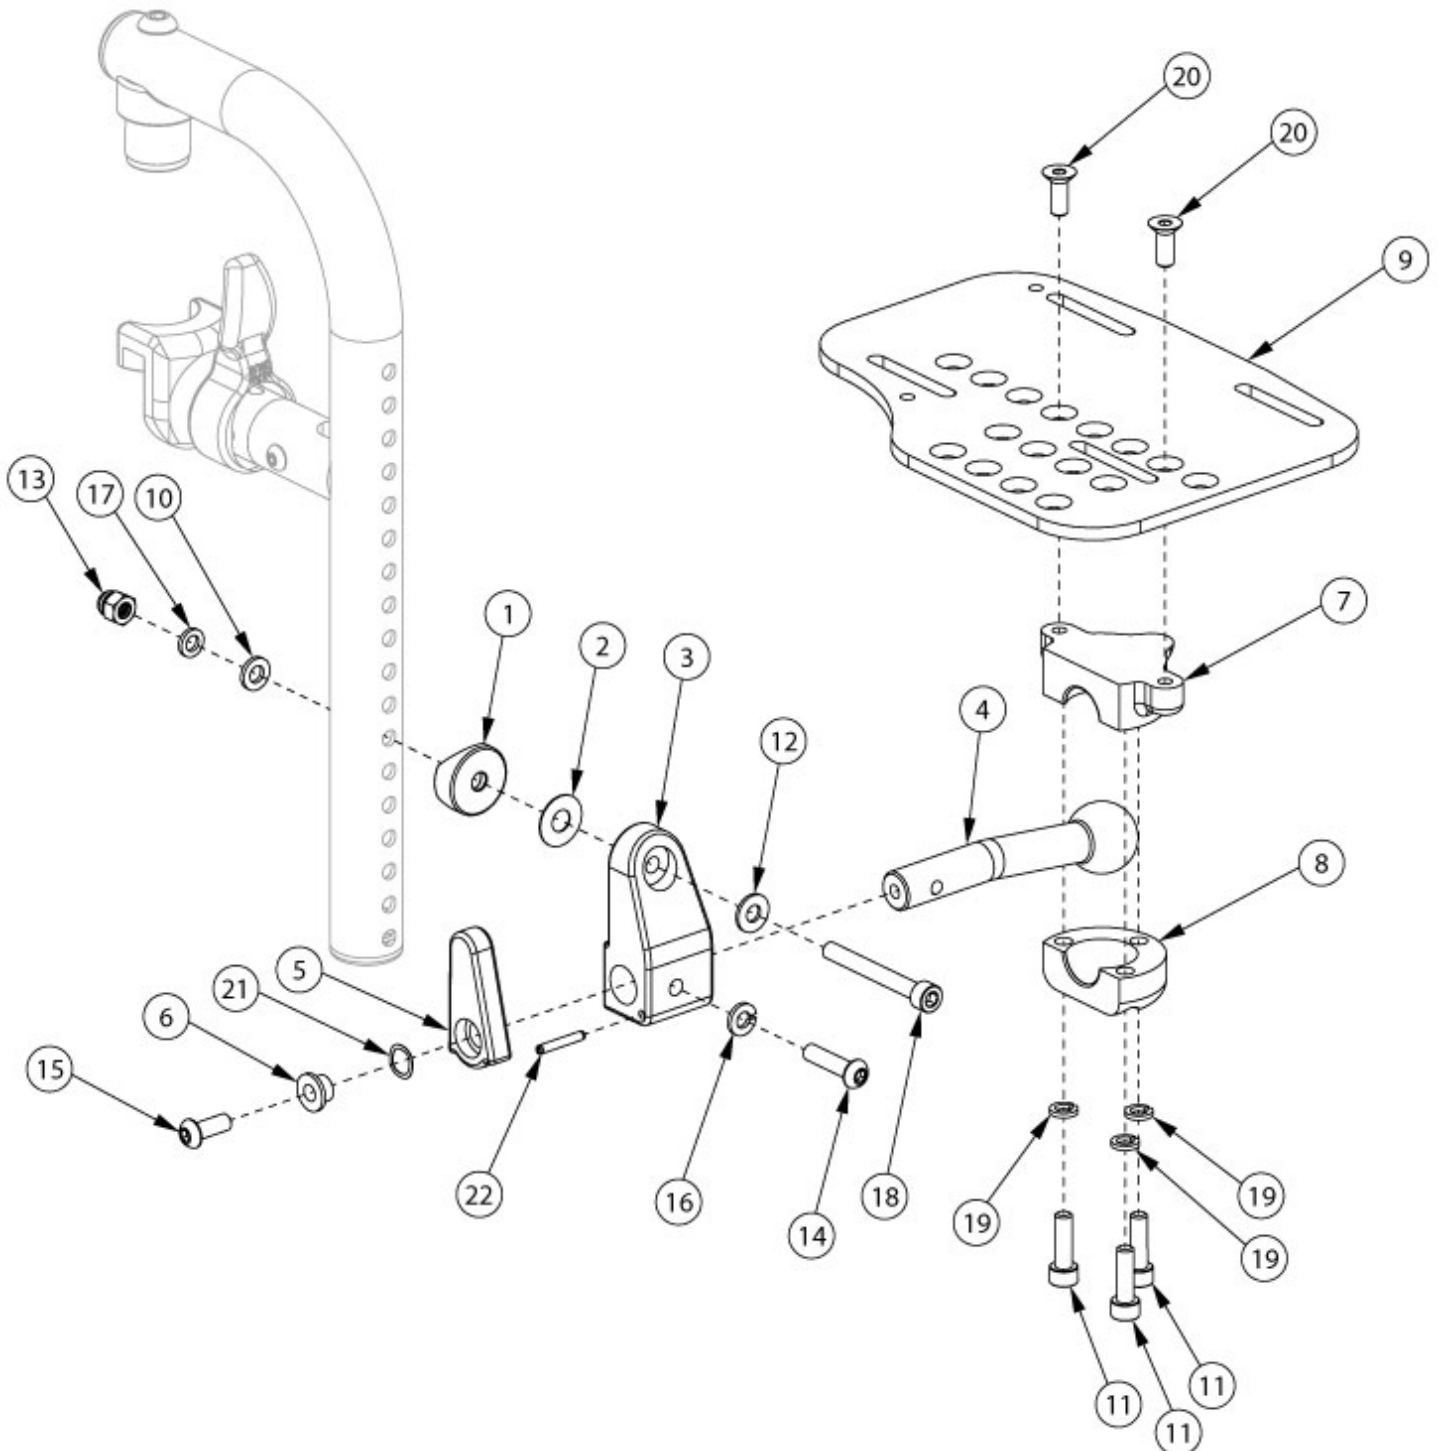

Focus Footplates - Aluminum Locking Multi-Angle Adjustable Footplate Front Mount

Sizes for footplates / assemblies are based on seat width with straight frame. If Focus chair has Offset Frame, add 2" to seat width. Only compatible with Front Mount Hangers.