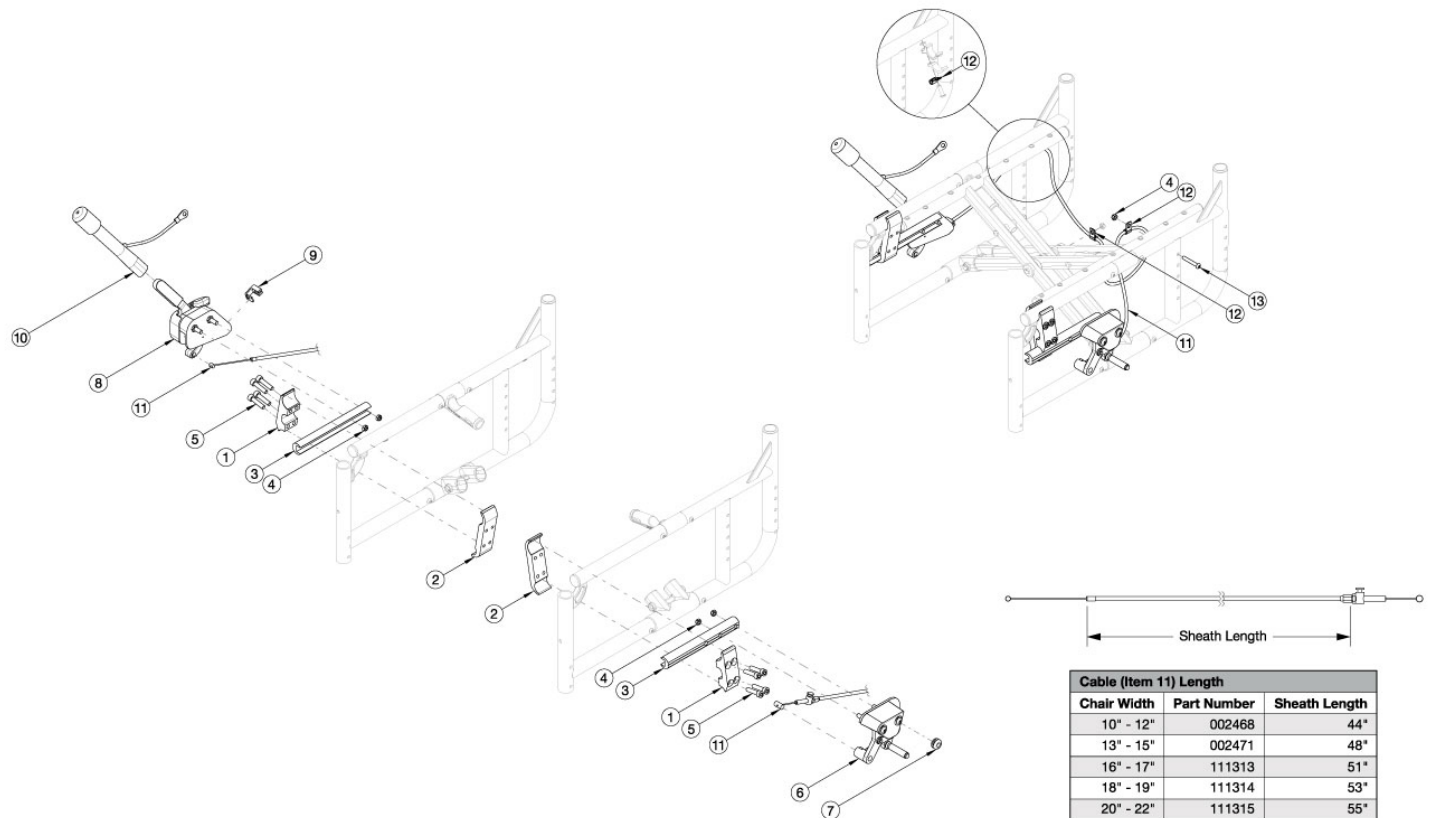

Catalyst / Spark Hemi Wheel Lock

Item Number	Part Number	Description	Quantity
1-5, 6a, 7, 8a, 9, 10, 11a, 12, 13	116450	Hemi Wheel Lock Assembly, Width 10-12, Right Side Mounted, Catalyst	1
1-5, 6a, 7, 8a, 9, 10, 11b, 12, 13	116451	Hemi Wheel Lock Assembly, Width 13-15, Right Side Mounted, Catalyst	1
1-5, 6a, 7, 8a, 9, 10, 11c, 12, 13	116452	Hemi Wheel Lock Assembly, Width 16-17, Right Side Mounted, Catalyst	1
1-5, 6a, 7, 8a, 9, 10, 11d, 12, 13	116453	Hemi Wheel Lock Assembly, Width 18-19, Right Side Mounted, Catalyst	1
1-5, 6a, 7, 8a, 9, 10, 11e, 12, 13	116454	Hemi Wheel Lock Assembly, Width 20-22, Right Side Mounted, Catalyst	1
1-5, 6b, 7, 8b, 9, 10, 11a, 12, 13	116455	Hemi Wheel Lock Assembly, Width 10-12, Left Side Mounted, Catalyst	1
1-5, 6b, 7, 8b, 9, 10, 11b, 12, 13	116456	Hemi Wheel Lock Assembly, Width 13-15, Left Side Mounted, Catalyst	1
1-5, 6b, 7, 8b, 9, 10, 11c, 12, 13	116457	Hemi Wheel Lock Assembly, Width 16-17, Left Side Mounted, Catalyst	1