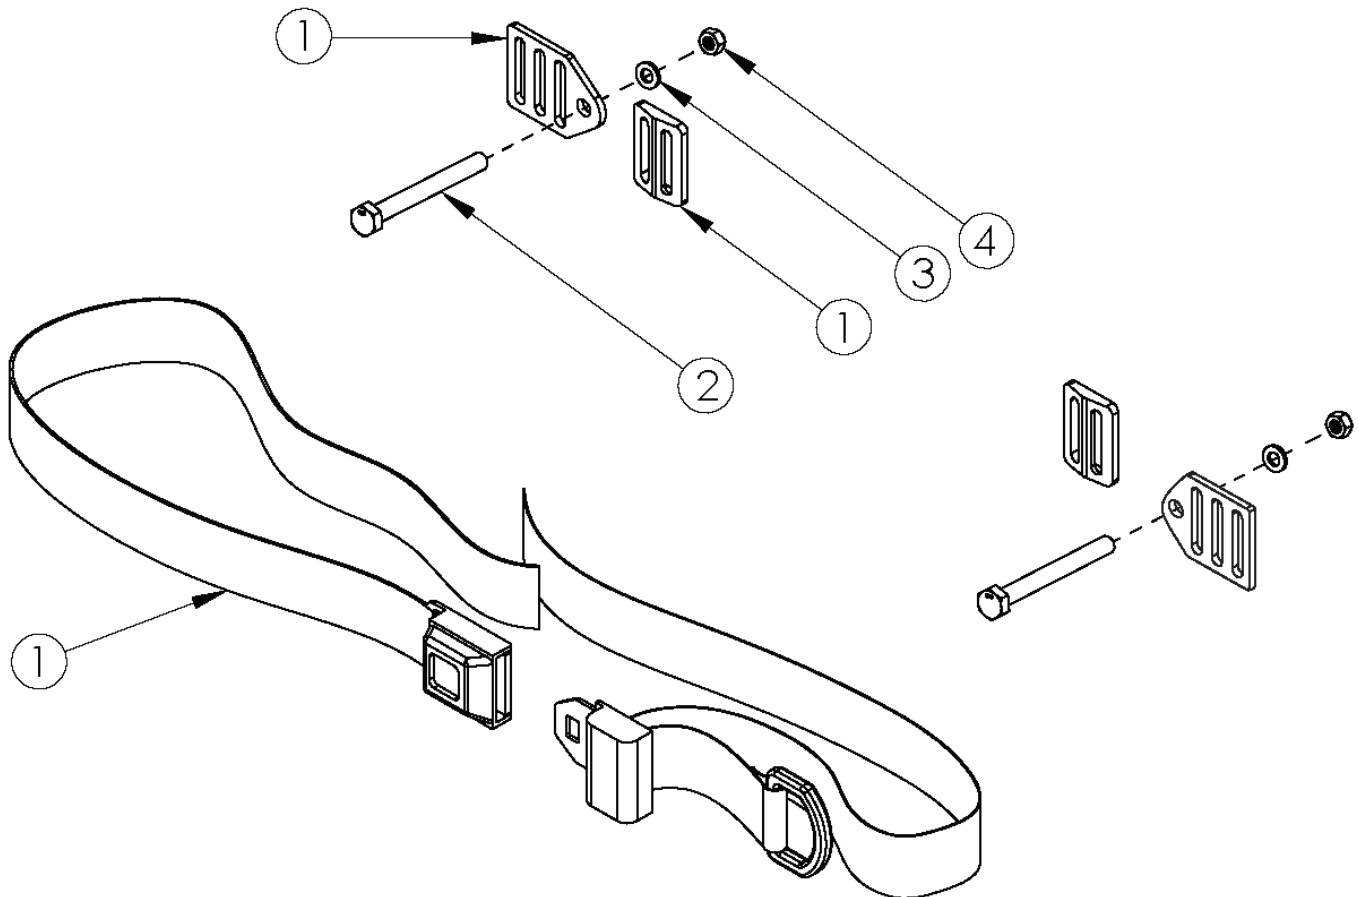

Tsunami Pelvic Positioning Belts - 1.5" Auto Buckle and Hardware

Item Number	Part Number	Description	Quantity	Retail
1a, 2, 3, 4	111388	Belt Pelvic Positioning 1.5" Auto Buckle 56", Tsunami/Rogue <i>Used with seat widths up to 18" and standard weight capacity</i>	1	\$80.00
1b, 2, 3, 4	111393	Belt Pelvic Positioning 1.5" Auto Buckle 60", Tsunami/Rogue <i>Used with 19"-22" seat widths and all heavy duty</i>	1	\$80.00
1a	100595	Belt Pelvic Positioning 1.5" Auto Buckle 56"	1	\$80.00
1b	100847	Belt Pelvic Positioning 1.5" Auto Buckle 60"	1	\$80.00
2	101781	M6 x 50mm Partial Thread BHCS Blk ZC	2	\$1.66
3	100746	M6 Flat Washer Blk Zn	2	\$1.66
4	100658	M6 Nylock Nut Blk Zn	2	\$1.10