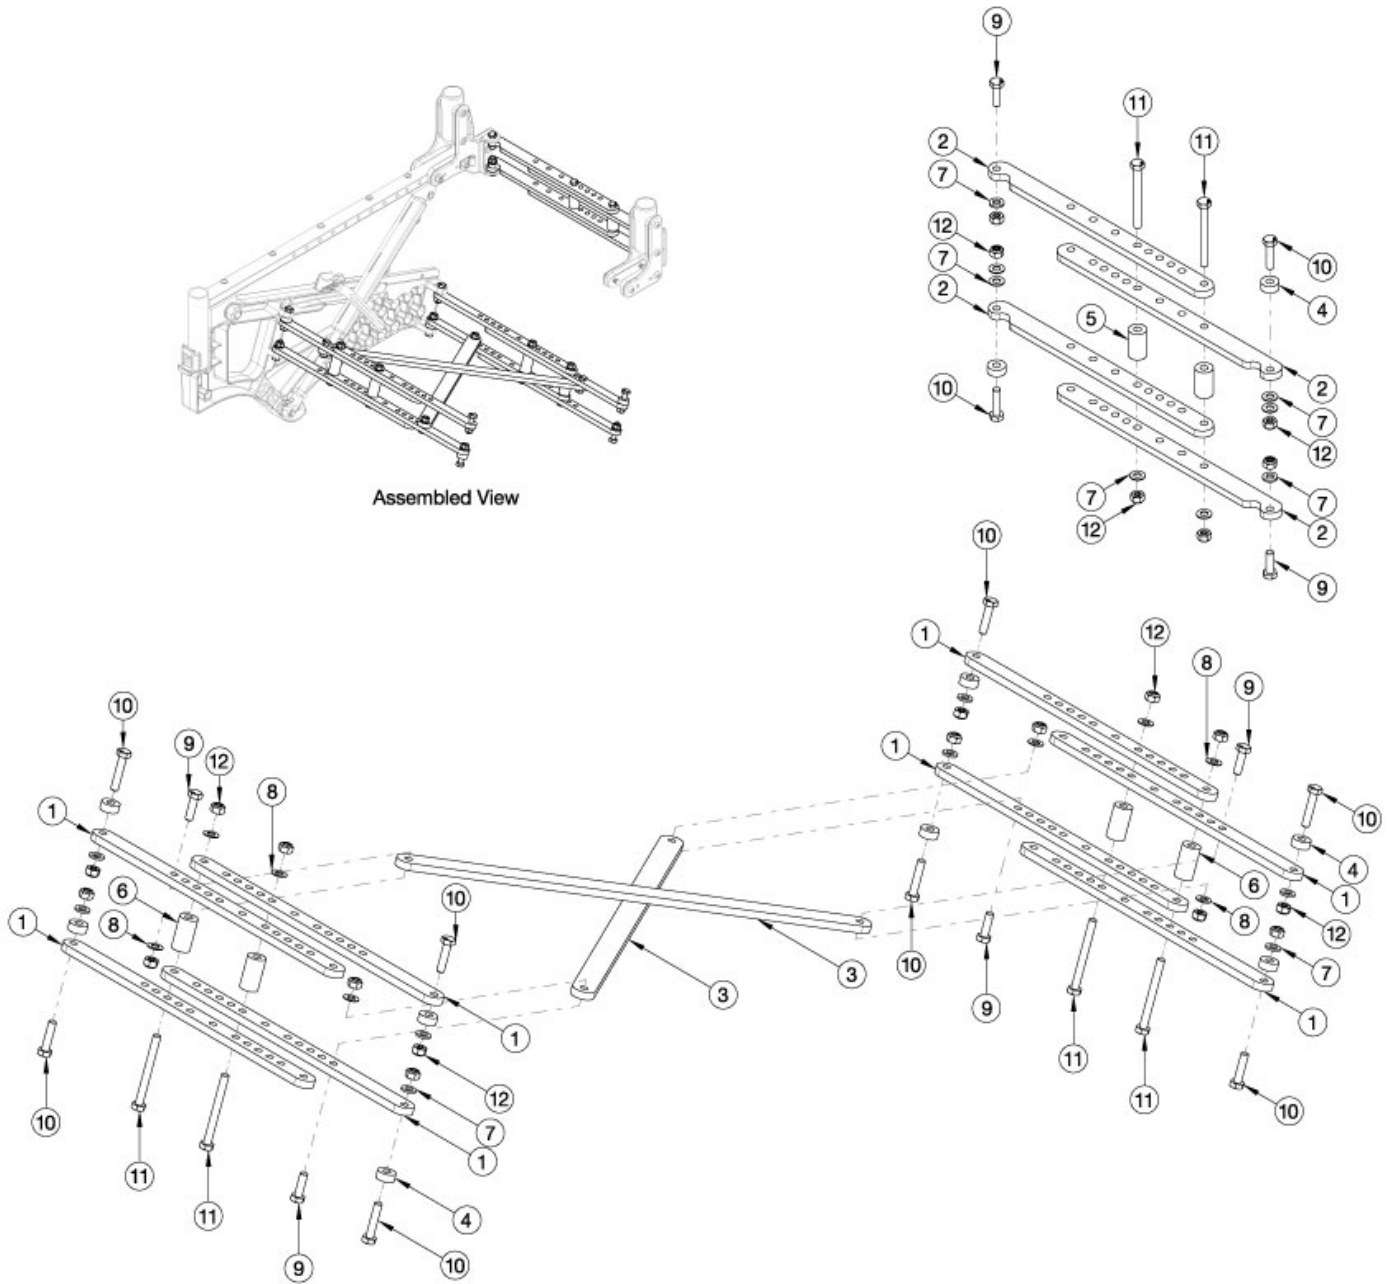

Liberty Rigid Cross Braces

Assembled View

These parts are Not Retrofittable. If you have a Folding Liberty Frame, please see the "Liberty Non-Folding Cross Brace" page.

Item Number	Part Number	Description	Quantity
1a, 4, 6-12	118066	Rigid Lower Crossbrace Kit with Hardware, Small, Liberty <i>Used with widths 14"-18"</i>	1
1b, 4, 6-12	118067	Rigid Lower Crossbrace Kit with Hardware, Medium, Liberty <i>Used with widths 16"-20"</i>	1

Item Number	Part Number	Description	Quantity
1c, 4, 6-12	118068	Rigid Lower Crossbrace Kit with Hardware, Large, Liberty <i>Used with Widths 18"-22"</i>	1
2a, 4, 5, 7, 9-12	118069	Rigid Upper Crossbrace Kit with Hardware, Small, Liberty <i>Used with widths 14"-18"</i>	1
2b, 4, 5, 7, 9-12	118070	Rigid Upper Crossbrace Kit with Hardware, Medium, Liberty <i>Used with widths 16"-20"</i>	1
2c, 4, 5, 7, 9-12	118071	Rigid Upper Crossbrace Kit with Hardware, Large, Liberty <i>Used with Widths 18"-22"</i>	1
3, 8, 9, 12	118072	Rigid Stabilizer Link Kit, Liberty	1
4-12	118073	Rigid Hardware Kit, Full Package, Liberty	1
1a	116433	Cross Link, Base, Small, Liberty <i>Used with widths 14"-18"</i>	1
1b	116434	Cross Link, Base, Medium, Liberty <i>Used with widths 16"-20"</i>	1
1c	116435	Cross Link, Base, Large, Liberty <i>Used with Widths 18"-22"</i>	1
2a	116436	Cross Link, Backrest, Small, Liberty <i>Used with widths 14"-18"</i>	1
2b	116437	Cross Link, Backrest, Medium, Liberty <i>Used with widths 16"-20"</i>	1
2c	116438	Cross Link, Backrest, Large, Liberty <i>Used with Widths 18"-22"</i>	1
3	116439	Stabilizer Link, Liberty	1
4	116440	Spacer, .59 OD x .251 ID x .250 L	1
5	116441	Spacer, .59 OD x .251 ID x .998 L	1
6	116442	Spacer, .59 OD x .251 ID x 1.073 L	1
7	100746	M6 Flat Washer Blk Zn	1
8	102803	Washer Flat .250 x .500 x .027 HX BLZ	1
9	101823	M6 x 20 HHCS Blk Zn	1
10	116854	HHCS, M6x1, 0x30, CLS10.9, PT, BLZ, DIN931	1
11	100677	M6 x 60 CLS10.9 DIN931 HHCS ZC	1
12	100658	M6 Nylock Nut Blk Zn	1