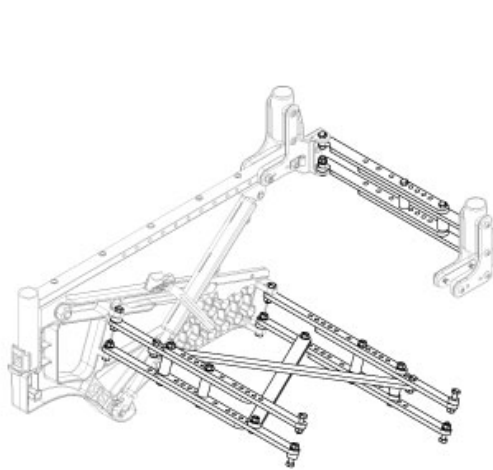

Liberty Rigid Cross Braces

Assembled View

These parts are Not Retrofittable. If you have a Folding Liberty Frame, please see the "Liberty Non-Folding Cross Brace" page.

Item Number	Part Number	Description	Quantity
1a, 4, 6-12	118066	Rigid Lower Crossbrace Kit with Hardware, Small, Liberty <i>Used with widths 14"-18"</i>	1
1b, 4, 6-12	118067	Rigid Lower Crossbrace Kit with Hardware, Medium, Liberty <i>Used with widths 16"-20"</i>	1

Item Number	Part Number	Description	Quantity
1c, 4, 6-12	118068	Rigid Lower Crossbrace Kit with Hardware, Large, Liberty <i>Used with Widths 18"-22"</i>	1
2a, 4, 5, 7, 9-12	118069	Rigid Upper Crossbrace Kit with Hardware, Small, Liberty <i>Used with widths 14"-18"</i>	1
2b, 4, 5, 7, 9-12	118070	Rigid Upper Crossbrace Kit with Hardware, Medium, Liberty <i>Used with widths 16"-20"</i>	1
2c, 4, 5, 7, 9-12	118071	Rigid Upper Crossbrace Kit with Hardware, Large, Liberty <i>Used with Widths 18"-22"</i>	1
3, 8, 9, 12	118072	Rigid Stabilizer Link Kit, Liberty	1
4-12	118073	Rigid Hardware Kit, Full Package, Liberty	1
1a	116433	Cross Link, Base, Small, Liberty <i>Used with widths 14"-18"</i>	1
1b	116434	Cross Link, Base, Medium, Liberty <i>Used with widths 16"-20"</i>	1
1c	116435	Cross Link, Base, Large, Liberty <i>Used with Widths 18"-22"</i>	1
2a	116436	Cross Link, Backrest, Small, Liberty <i>Used with widths 14"-18"</i>	1
2b	116437	Cross Link, Backrest, Medium, Liberty <i>Used with widths 16"-20"</i>	1
2c	116438	Cross Link, Backrest, Large, Liberty <i>Used with Widths 18"-22"</i>	1
3	116439	Stabilizer Link, Liberty	1
4	116440	Spacer, .59 OD x .251 ID x .250 L	1
5	116441	Spacer, .59 OD x .251 ID x .998 L	1
6	116442	Spacer, .59 OD x .251 ID x 1.073 L	1
7	100746	M6 Flat Washer Blk Zn	1
8	102803	Washer Flat .250 x .500 x .027 HX BLZ	1
9	101823	M6 x 20 HHCS Blk Zn	1
10	116854	HHCS, M6x1, 0x30, CLS10.9, PT, BLZ, DIN931	1
11	100677	M6 x 60 CLS10.9 DIN931 HHCS ZC	1
12	100658	M6 Nylock Nut Blk Zn	1