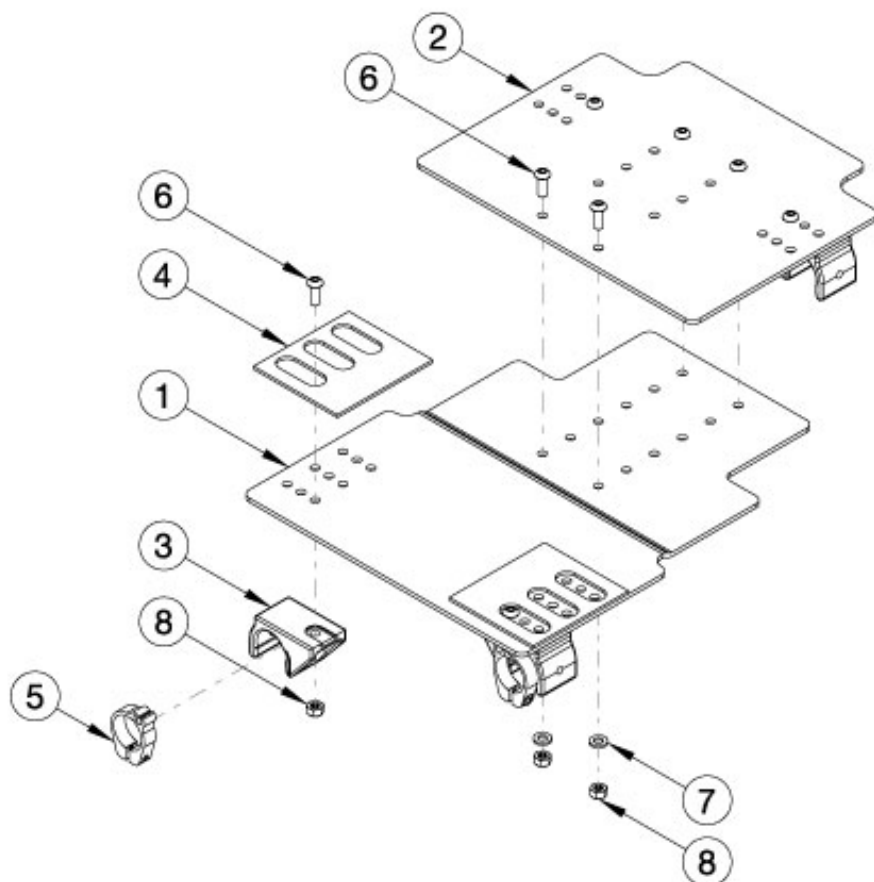

Arc Seat Pan

Pan (Items 1 and 2) Part Numbers					
	Frame Depth	Frame Width			
		Small (10-12")	Medium (12-14")	Large (14-16")	Extra Large (16-18")
Item 1	Extra Short (12-15")	113269	113270	113271	113272
	Short (14-17")	113273	113274	113275	113276
	Medium (16-19")	113277	113278	113279	113280
	Long (18-20")	113281	113282	113283	113284
Item 2	All	111430	111431	111432	111433

Item Number	Part Number	Description	Quantity
1a, 2a, 3-8	113253	Seat Pan Assembly, Extra Short Depth, 10-12" Wide, Arc	1
1b, 2b, 3-8	113254	Seat Pan Assembly, Extra Short Depth, 12-14" Wide, Arc	1
1c, 2c, 3-8	113255	Seat Pan Assembly, Extra Short Depth, 14-16" Wide, Arc	1
1d, 2d, 3-8	113256	Seat Pan Assembly, Extra Short Depth, 16-18" Wide, Arc	1

Item Number	Part Number	Description	Quantity
1p, 4	113284	Seat Pan with AB Tape, Front, Long Depth, 16-18" Wide, Arc	1
2a	111430	Seat Pan, Rear, 10-12 Wide	1
2b	111431	Seat Pan, Rear, 12-14 Wide	1
2c	111432	Seat Pan, Rear, 14-16 Wide	1
2d	111433	Seat Pan, Rear, 16-18 Wide	1
3	111407	Seat Pan Mount, Snap-on	4
4	001206	AB Tape 3x3 Die Cut Tilt	2
5	102856	Seat Pan Stop Collar	2
6	102634	M6 X 1.0 X 16 BHCS BLK ZC	8
7	100746	M6 Flat Washer Blk Zn	4
8	100658	M6 Nylock Nut Blk Zn	8