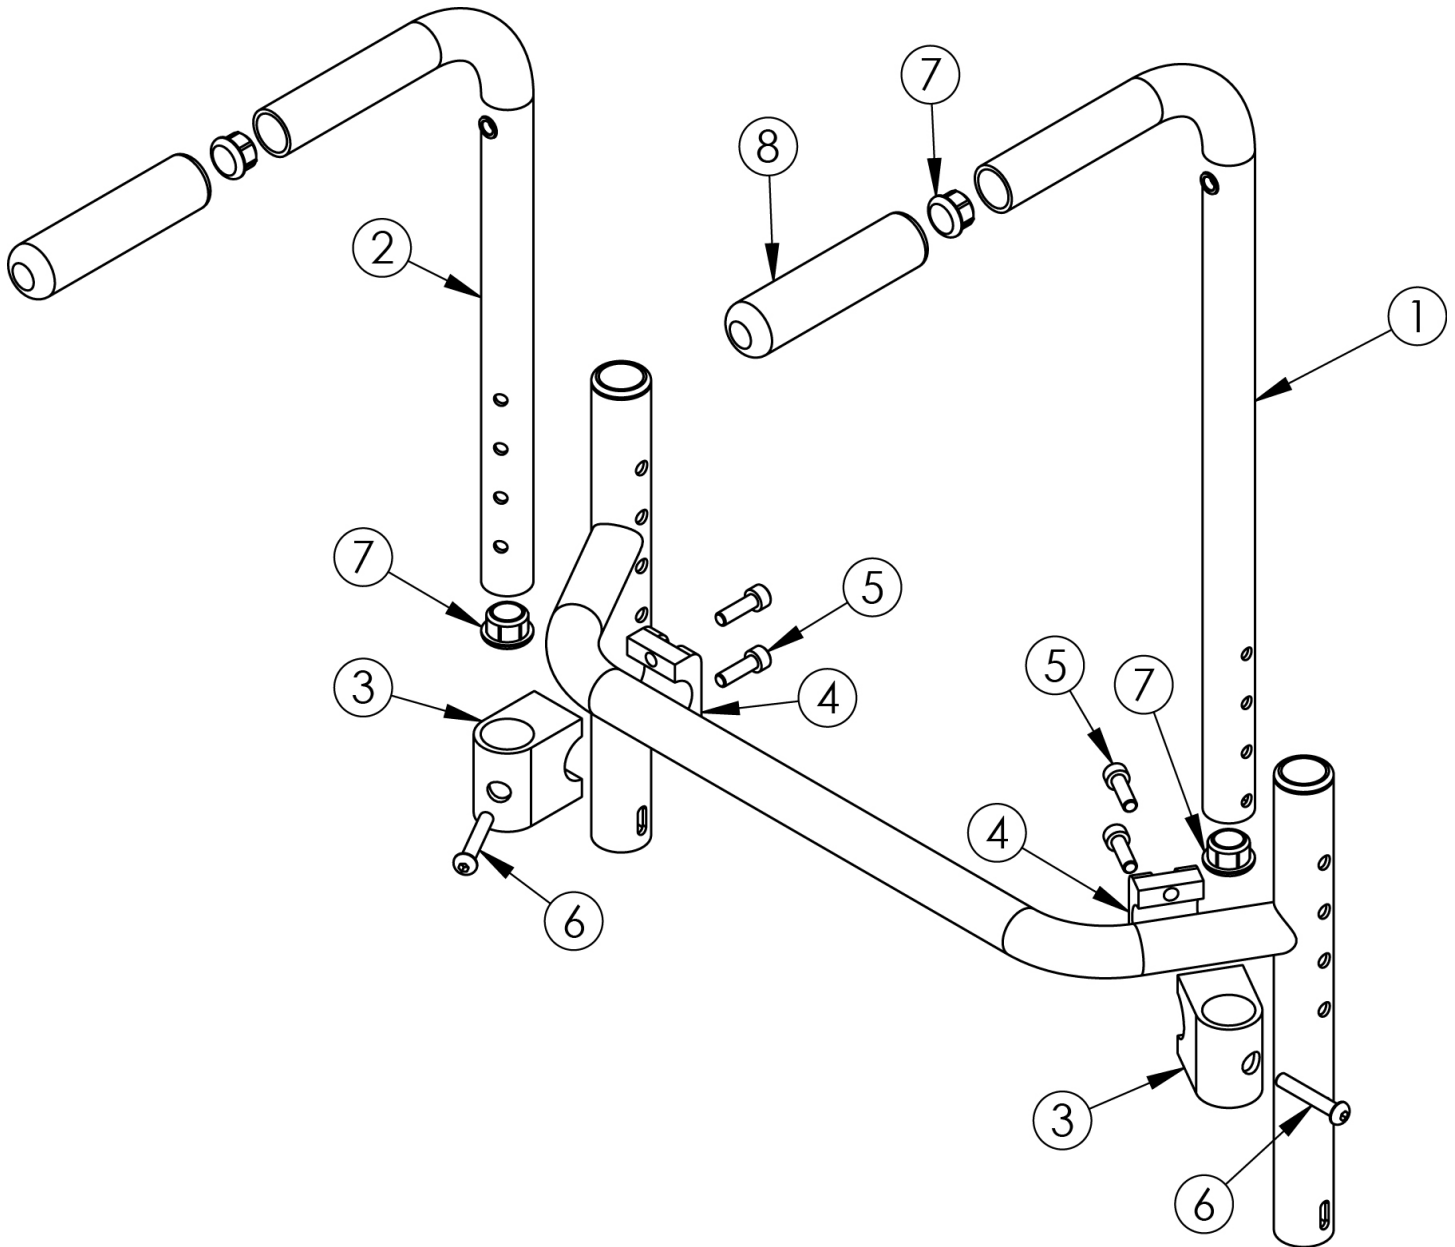

(Discontinued 1) Bolt-On Push Handle Rigid

This Bolt-On Push Handle is discontinued. Please contact Customer Service for more information.

Item Number	Part Number	Description	Quantity
5	101180	M6 x 20 SHCS BLK ZC	2
6	101119	M6 X 32 BHCS bright	1
7	100803	Tube End Plug 7/8"	2