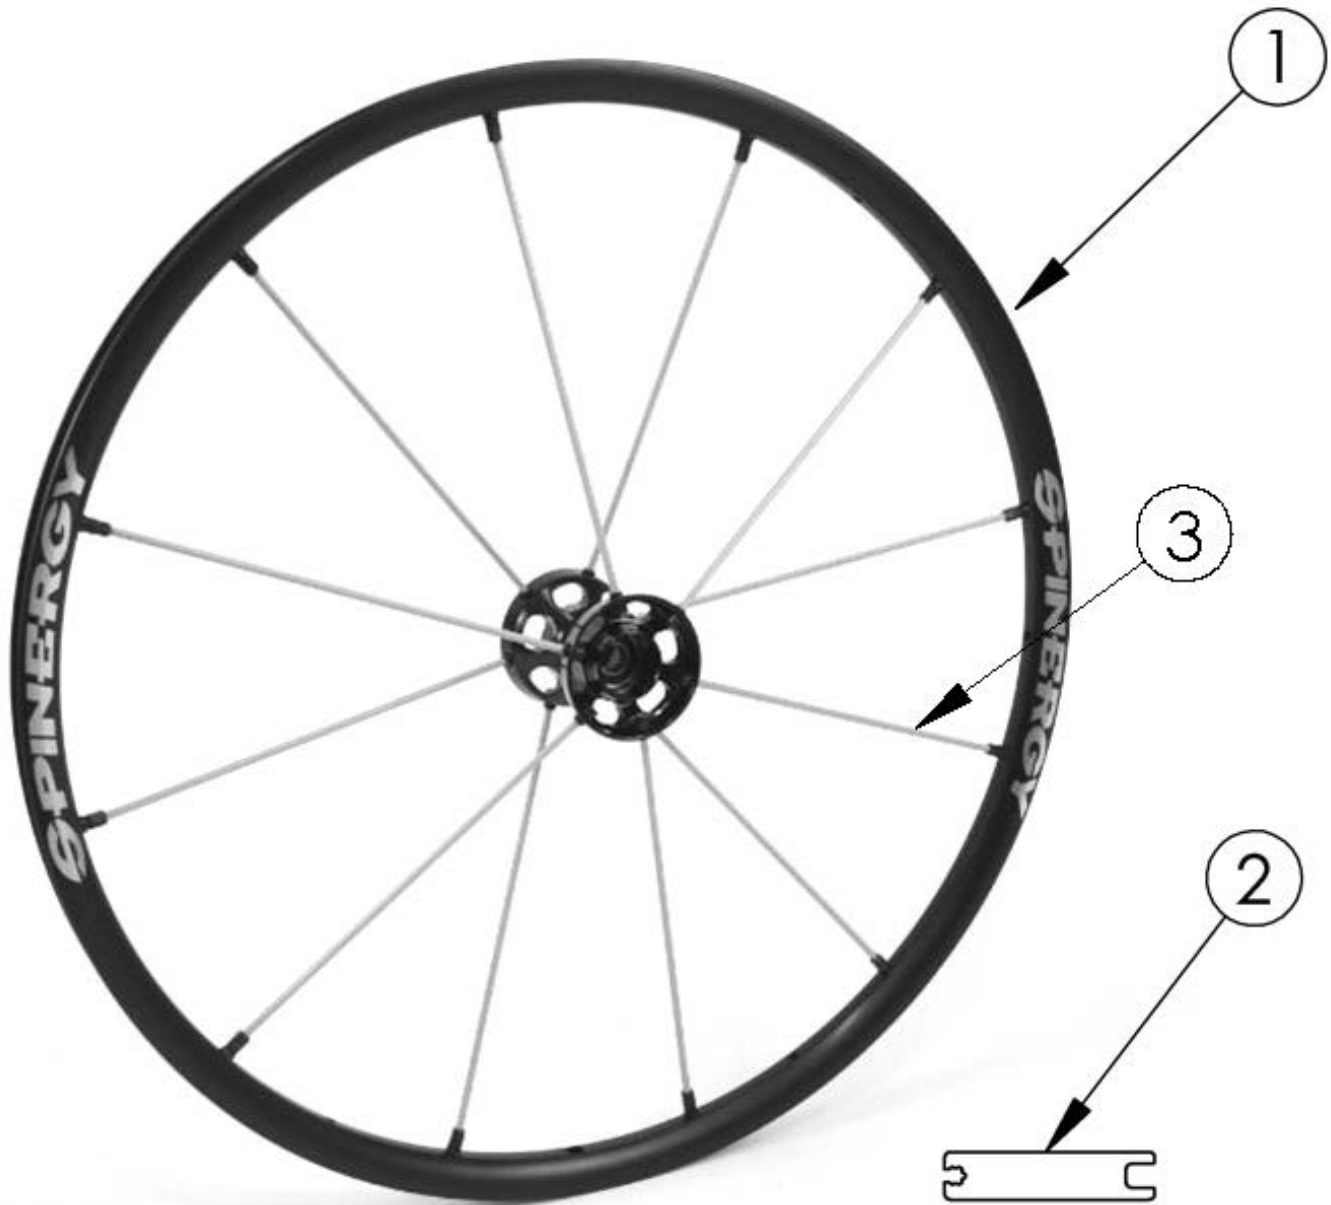

Tsunami Wheels - SpinerGY LX

<p>

Recommended to order the SpinerGY LX Replacement Spoke Tool Kit (110119) when replacing spokes. <p>

Replacement SpinerGY Spokes and SpinerGY Wheels with Flex Rims may have an extended lead time. <p>

If changing wheel size and anti-tips are present, new anti-tips may be required. If changing wheel size or style, new axles may be needed. <p>

Please note tab mounted handrims must be installed prior to the tire being installed.

Item Number	Part Number	Description	Quantity	Retail
1a	100886	22" x 1/2" SpinerGY LX Black Spoke	1	$819.47