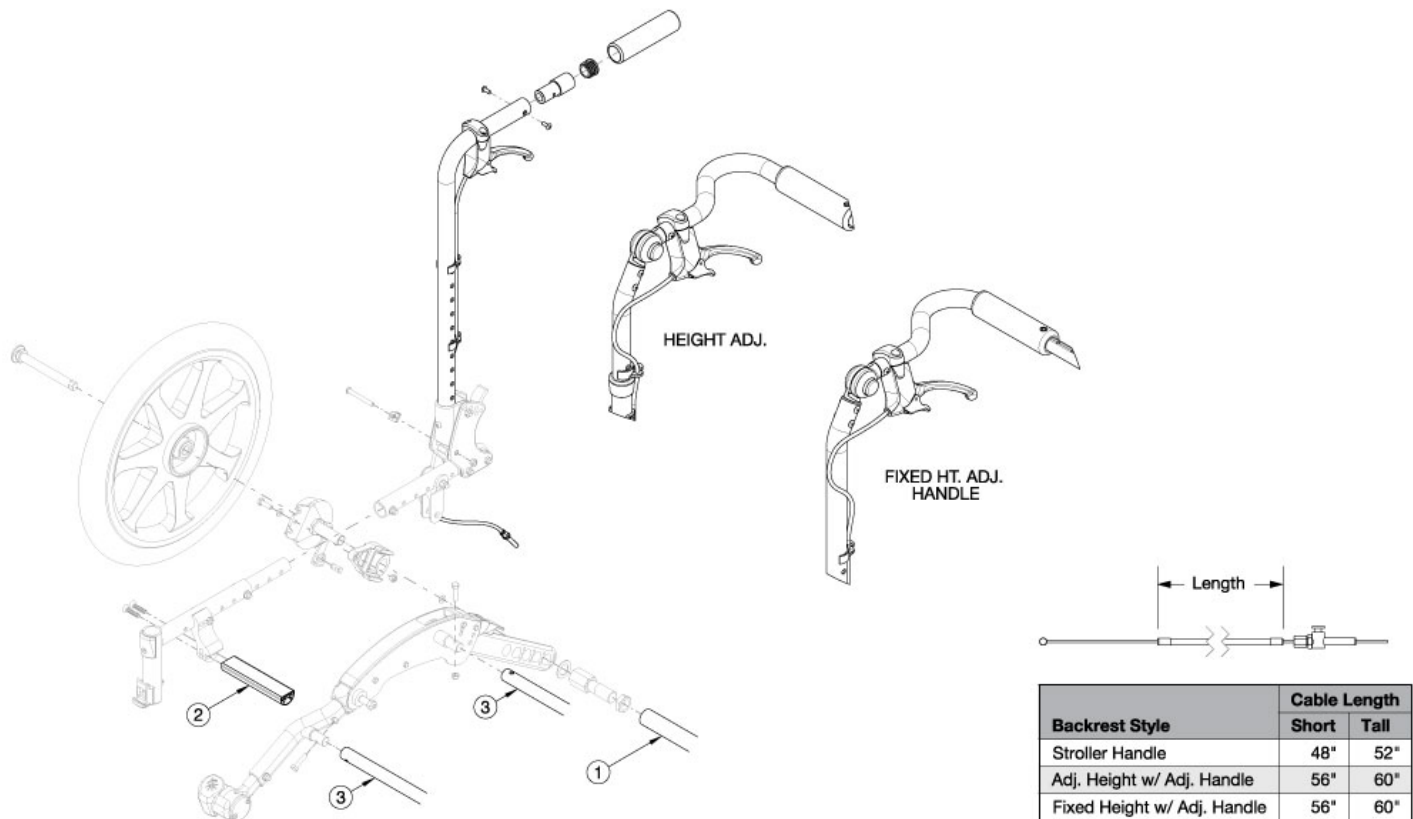

Flip Drum Brake - Growth

Has your width changed? If yes, please select the appropriate strut kit.

Item Number	Part Number	Description	Quantity
1a, 2a, 3a, 3d	502868	Strut Kit 10" Wide Flip w/ Drum Brake	1
1b, 2b, 3b, 3e	502869	Strut Kit 11" Wide Flip w/ Drum Brake	1
1c, 2c, 3c, 3f	502870	Strut Kit 12" Wide Flip w/ Drum Brake	1
1d, 2d, 3d, 3g	502871	Strut Kit 13" Wide Flip w/ Drum Brake	1
1e, 2e, 3e, 3h	502872	Strut Kit 14" Wide Flip w/ Drum Brake	1
1f, 2f, 3f, 3i	502873	Strut Kit 15" Wide Flip w/ Drum Brake	1
1g, 2g, 3g, 3j	502874	Strut Kit 16" Wide Flip w/ Drum Brake	1
1h, 2h, 3h, 3k	502875	Strut Kit 17" Wide Flip w/ Drum Brake	1
1i, 2i, 3i, 3l	502876	Strut Kit 18" Wide Flip w/ Drum Brake	1
1a	002565	Strut, Drum Brake, Ped, 10W	1
1b	002566	Strut, Drum Brake, Ped, 11W	1

Item Number	Part Number	Description	Quantity
1c	002567	Strut, Drum Brake, Ped, 12W	1
1d	002568	Strut, Drum Brake, Ped, 13W	1
1e	002569	Strut, Drum Brake, Ped, 14W	1
1f	002570	Strut, Drum Brake, Ped, 15W	1
1g	002571	Strut, Drum Brake, Ped, 16W	1
1h	002572	Strut, Drum Brake, Ped, 17W	1
1i	002573	Strut, Drum Brake, Ped, 18W	1
2a	001879	Strut Tube Seat 10 Wide	1
2b	001880	Strut Tube Seat 11 Wide	1
2c	001881	Strut Tube Seat 12 Wide	1
2d	001882	Strut Tube Seat 13 Wide	1
2e	001883	Strut Tube Seat 14 Wide	1
2f	001884	Strut Tube Seat 15 Wide	1
2g	001885	Strut Tube Seat 16 Wide	1
2h	001886	Strut Tube Seat 17 Wide	1
2i	001887	Strut Tube Seat 18 Wide	1
3a	002719	Frame Growth Strut 6.5" <i>Used on 10" wide chairs</i>	1
3b	002629	Frame Growth Strut 7.5" <i>Used on 11" wide chairs</i>	1
3c	002630	Frame Growth Strut 8.5" <i>Used on 12" wide chairs</i>	1
3d	002631	Frame Growth Strut 9.5" <i>Used on 10" and 13" wide chairs</i>	1
3e	002632	Frame Growth Strut 10.5" <i>Used on 11" and 14" wide chairs</i>	1
3f	002633	Frame Growth Strut 11.5" <i>Used on 12" and 15" wide chairs</i>	1
3g	002634	Frame Growth Strut 12.5" <i>Used on 13" and 16" wide chairs</i>	1
3h	002635	Frame Growth Strut 13.5"	1