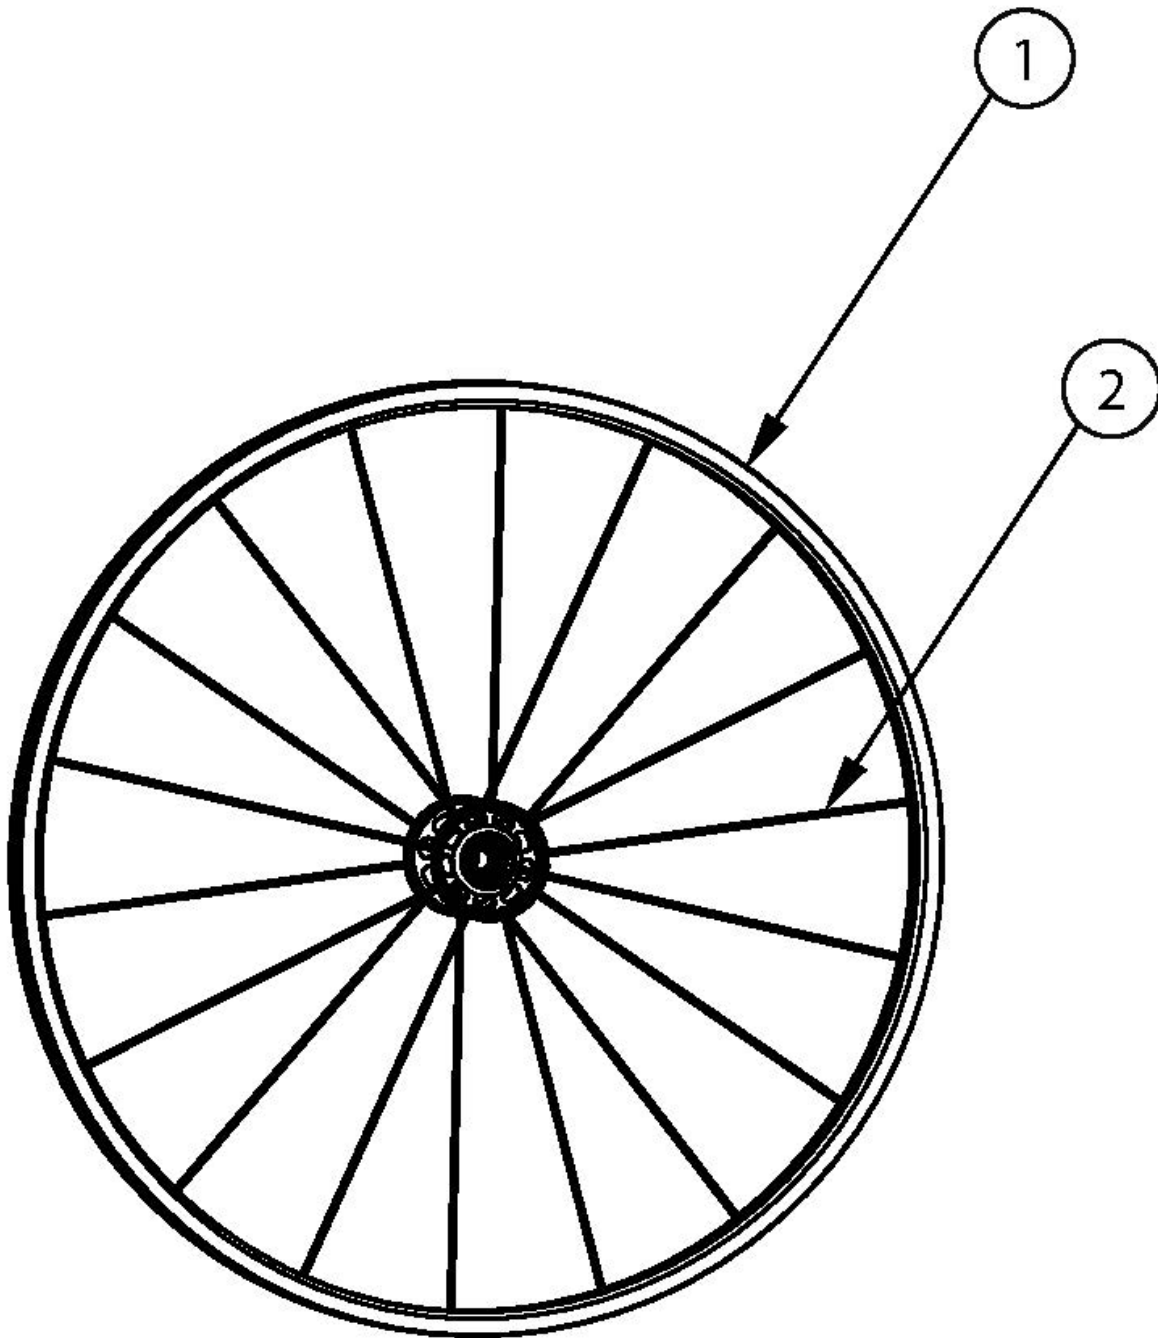

Flip Wheels - MAXX Spoke

If changing wheel size and anti-tips are present, new anti-tips may be required. If changing wheel style, new axles may be needed. Please note tab mounted handrims must be installed prior to the tire being installed. If Drum Brake is present, see MAXX Spoke for Drum Brake page