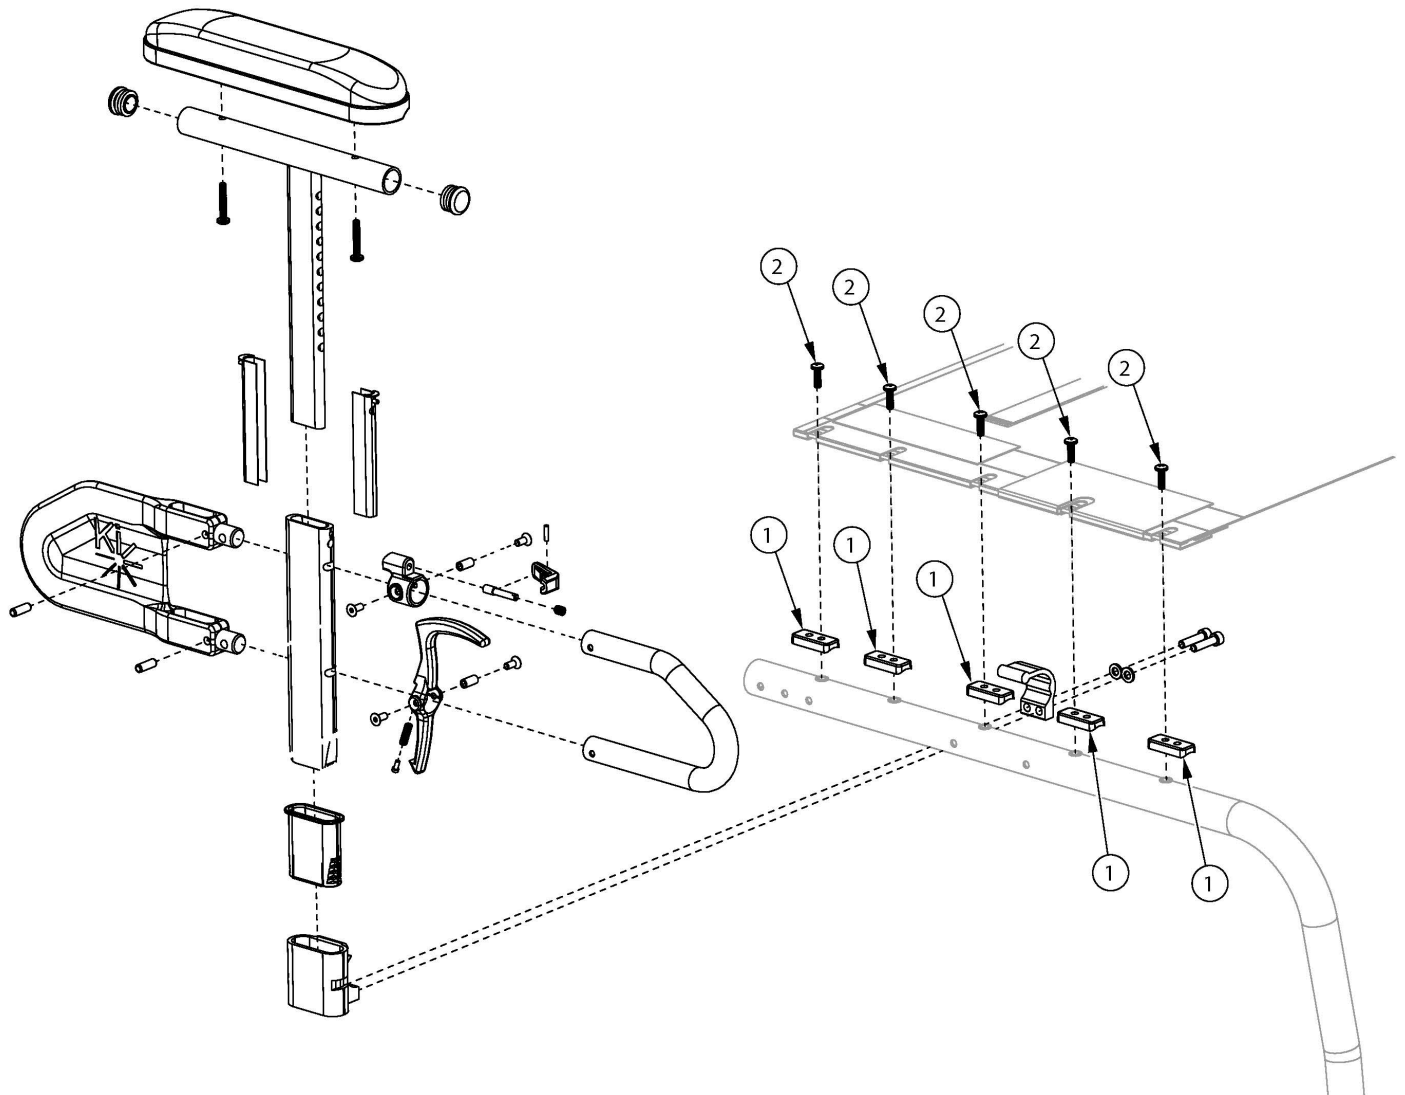

Ethos Height Adjustable T-Arm - Growth

If Height Adjustable T-Arms are present, depending on change in depth, seat rail saddles and attaching hardware may be required

Item Number	Part Number	Description	Quantity	Retail
1	005259	Seat Rail Saddle, Offset 1.125" <i>Use quantity 4 per side for 14" - 15" seat depths, quantity 5 per side for 16" - 18" seat depths and quantity 6 per side for 19" - 20" seat depths. If Seat Option is Omit Seat Sling, Seat Rail Saddles are not used.</i>	6	\$2.81
2	101117	M5 x 22 BTN SHCS BLK ZC <i>Use quantity 4 per side for 14" - 15" seat depths, quantity 5 per side for 16" - 18" seat depths and quantity 6 per side for 19" - 20" seat depths</i>	6	\$1.58