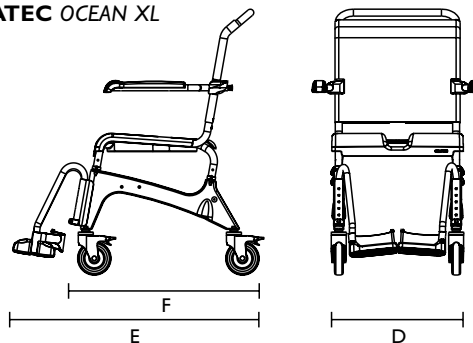

AQUATEC OCEAN XL

Order numbers

AQUATEC OCEAN

AQUATEC OCEAN
24"-WHEELS

AQUATEC OCEAN XL

AQUATEC OCEAN XL
24"-WHEELS

7.10.900

7.12.900

7.13.900

7.14.900

Dimensions

Height to armrests (A)	680-810 mm	680-810 mm	680-810 mm	680-810 mm
Seat height (B)	477-600 mm	477-600 mm	477-600 mm	477-600 mm
Seat depth (C)	450 mm	450 mm	450 mm	450 mm
Overall width (D)	560 mm	675 mm	640 mm	675 mm
Overall length (E)	934 mm	1060 mm	934 mm	1060 mm
Length without footrests (F)	730 mm	856 mm	730 mm	856 mm
Footrest depth (G)	154 mm	154 mm	154 mm	154 mm
Overall height (H)	964-1094 mm	964-1094 mm	964-1094 mm	964-1094 mm
Height seat to lockable footrest (I)	280-530 mm	280-530 mm	280-530 mm	280-530 mm
Height ground to lower seat edge:				
with holder for sanitary pan (J)	390-520 mm	390-520 mm	390-520 mm	390-520 mm
without holder for sanitary pan (J)	410-540 mm	410-540 mm	410-540 mm	410-540 mm
Width between armrests (K)	459 mm	459 mm	539 mm	539 mm
Width between 24"-wheels	-	530 mm	-	530 mm
Height adjustment steps	25 mm	25 mm	25 mm	25 mm
Wheel diameter	127 mm	127 mm	127 mm	127 mm
Wheel diameter of 24" self-propelling wheels	-	610 mm	-	610 mm

Other

Weight	14.5 kg	19.5 kg	14.5 kg	19.5 kg
Load capacity	130 kg	130 kg	150 kg	150 kg
Colour	white	white	white	white

Heel loops are included in delivery of **AQUATEC OCEAN** and **OCEAN XL**.