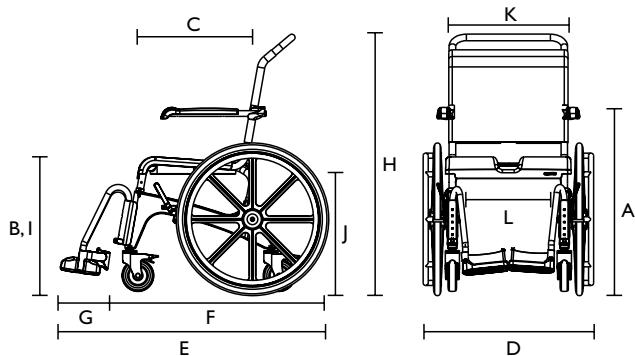

OCEAN with 24" self-propelling wheels

design award
winner
2004

Armrest width extension OCEAN XL

AQUATEC OCEAN / OCEAN XL

AQUATEC OCEAN 24"-wheels

AQUATEC OCEAN XL 24"-wheels

AQUATEC OCEAN

AQUATEC OCEAN XL

7.14.900

Dimensions

Height to armrests (A)	680-810 mm	680-810 mm	680-810 mm	680-810 mm
Seat height (B)	477-600 mm	477-600 mm	477-600 mm	477-600 mm
Seat depth (C)	450 mm	450 mm	450 mm	450 mm
Overall width (D)	560 mm	675 mm	640 mm	675 mm
Overall length (E)	934 mm	1060 mm	934 mm	1060 mm
Length without footrests (F)	730 mm	856 mm	730 mm	856 mm
Footrest depth (G)	154 mm	154 mm	154 mm	154 mm
Overall height (H)	964-1094 mm	964-1094 mm	964-1094 mm	964-1094 mm
Height seat to lockable footrest (I)	280-530 mm	280-530 mm	280-530 mm	280-530 mm
Height ground to lower seat edge:				
with holder for sanitary pan (J)	390-520 mm	390-520 mm	390-520 mm	390-520 mm
without holder for sanitary pan (J)	410-540 mm	410-540 mm	410-540 mm	410-540 mm
Width between armrests (K)	459 mm	459 mm	539 mm	539 mm
Width between 24"-wheels	-	530 mm	-	530 mm
Height adjustment steps	25 mm	25 mm	25 mm	25 mm
Wheel diameter	127 mm	127 mm	127 mm	127 mm
Wheel diameter of 24" self-propelling wheels	-	610 mm	-	610 mm

NEW!

Safety bar
for additional security.
10167-10 for OCEAN
length: 54 cm

Armrest lock
locks the armrest in lower position.
16597 for OCEAN / OCEAN XL (1 piece)

NEW!

Armrest width extension
widens the distance between the armrests by 8 cm (4 cm on each side). Using the armrest width extension the load capacity increases to 150 kg.
16515 Upgrade kit OCEAN XL