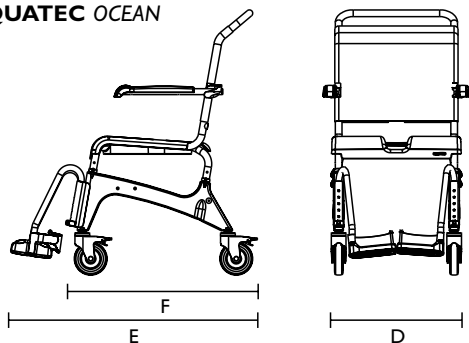

OCEAN with 24" self-propelling wheels

design award
winner
2004

Armrest width extension OCEAN XL

AQUATEC OCEAN / OCEAN XL

AQUATEC OCEAN 24"-wheels

AQUATEC OCEAN XL 24"-wheels

AQUATEC OCEAN

AQUATEC OCEAN XL

7.14.900

Dimensions

Height to armrests (A)	680-810 mm	680-810 mm	680-810 mm	680-810 mm
Seat height (B)	477-600 mm	477-600 mm	477-600 mm	477-600 mm
Seat depth (C)	450 mm	450 mm	450 mm	450 mm
Overall width (D)	560 mm	675 mm	640 mm	675 mm
Overall length (E)	934 mm	1060 mm	934 mm	1060 mm
Length without footrests (F)	730 mm	856 mm	730 mm	856 mm
Footrest depth (G)	154 mm	154 mm	154 mm	154 mm
Overall height (H)	964-1094 mm	964-1094 mm	964-1094 mm	964-1094 mm
Height seat to lockable footrest (I)	280-530 mm	280-530 mm	280-530 mm	280-530 mm
Height ground to lower seat edge:				
with holder for sanitary pan (J)	390-520 mm	390-520 mm	390-520 mm	390-520 mm
without holder for sanitary pan (J)	410-540 mm	410-540 mm	410-540 mm	410-540 mm
Width between armrests (K)	459 mm	459 mm	539 mm	539 mm
Width between 24"-wheels	-	530 mm	-	530 mm
Height adjustment steps	25 mm	25 mm	25 mm	25 mm
Wheel diameter	127 mm	127 mm	127 mm	127 mm
Wheel diameter of 24" self-propelling wheels	-	610 mm	-	610 mm