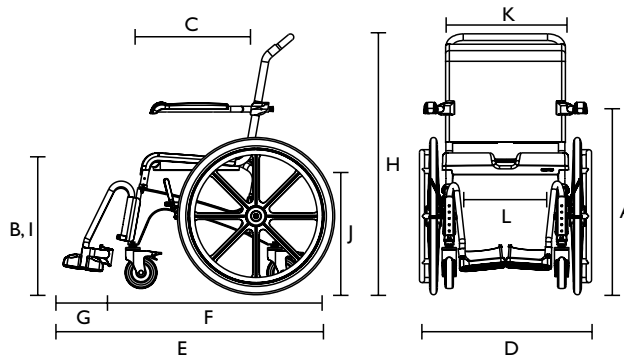

OCEAN with 24" self-propelling wheels

design award
winner
2004

Armrest width extension OCEAN XL

AQUATEC OCEAN / OCEAN XL

AQUATEC OCEAN 24"-wheels

AQUATEC OCEAN XL 24"-wheels

AQUATEC OCEAN

AQUATEC OCEAN XL

7.14.900

Dimensions

Height to armrests (A)	680-810 mm	680-810 mm	680-810 mm	680-810 mm
Seat height (B)	477-600 mm	477-600 mm	477-600 mm	477-600 mm
Seat depth (C)	450 mm	450 mm	450 mm	450 mm
Overall width (D)	560 mm	675 mm	640 mm	675 mm
Overall length (E)	934 mm	1060 mm	934 mm	1060 mm
Length without footrests (F)	730 mm	856 mm	730 mm	856 mm
Footrest depth (G)	154 mm	154 mm	154 mm	154 mm
Overall height (H)	964-1094 mm	964-1094 mm	964-1094 mm	964-1094 mm
Height seat to lockable footrest (I)	280-530 mm	280-530 mm	280-530 mm	280-530 mm
Height ground to lower seat edge:				
with holder for sanitary pan (J)	390-520 mm	390-520 mm	390-520 mm	390-520 mm
without holder for sanitary pan (J)	410-540 mm	410-540 mm	410-540 mm	410-540 mm
Width between armrests (K)	459 mm	459 mm	539 mm	539 mm
Width between 24"-wheels	-	530 mm	-	530 mm
Height adjustment steps	25 mm	25 mm	25 mm	25 mm
Wheel diameter	127 mm	127 mm	127 mm	127 mm
Wheel diameter of 24" self-propelling wheels	-	610 mm	-	610 mm

NEW!

Safety bar
for additional security.
10167-10 for OCEAN
length: 54 cm

Armrest lock
locks the armrest in lower position.
16597 for OCEAN / OCEAN XL (1 piece)

NEW!

Armrest width extension
widens the distance between the armrests by 8 cm (4 cm on each side). Using the armrest width extension the load capacity increases to 150 kg.
16515 Upgrade kit OCEAN XL