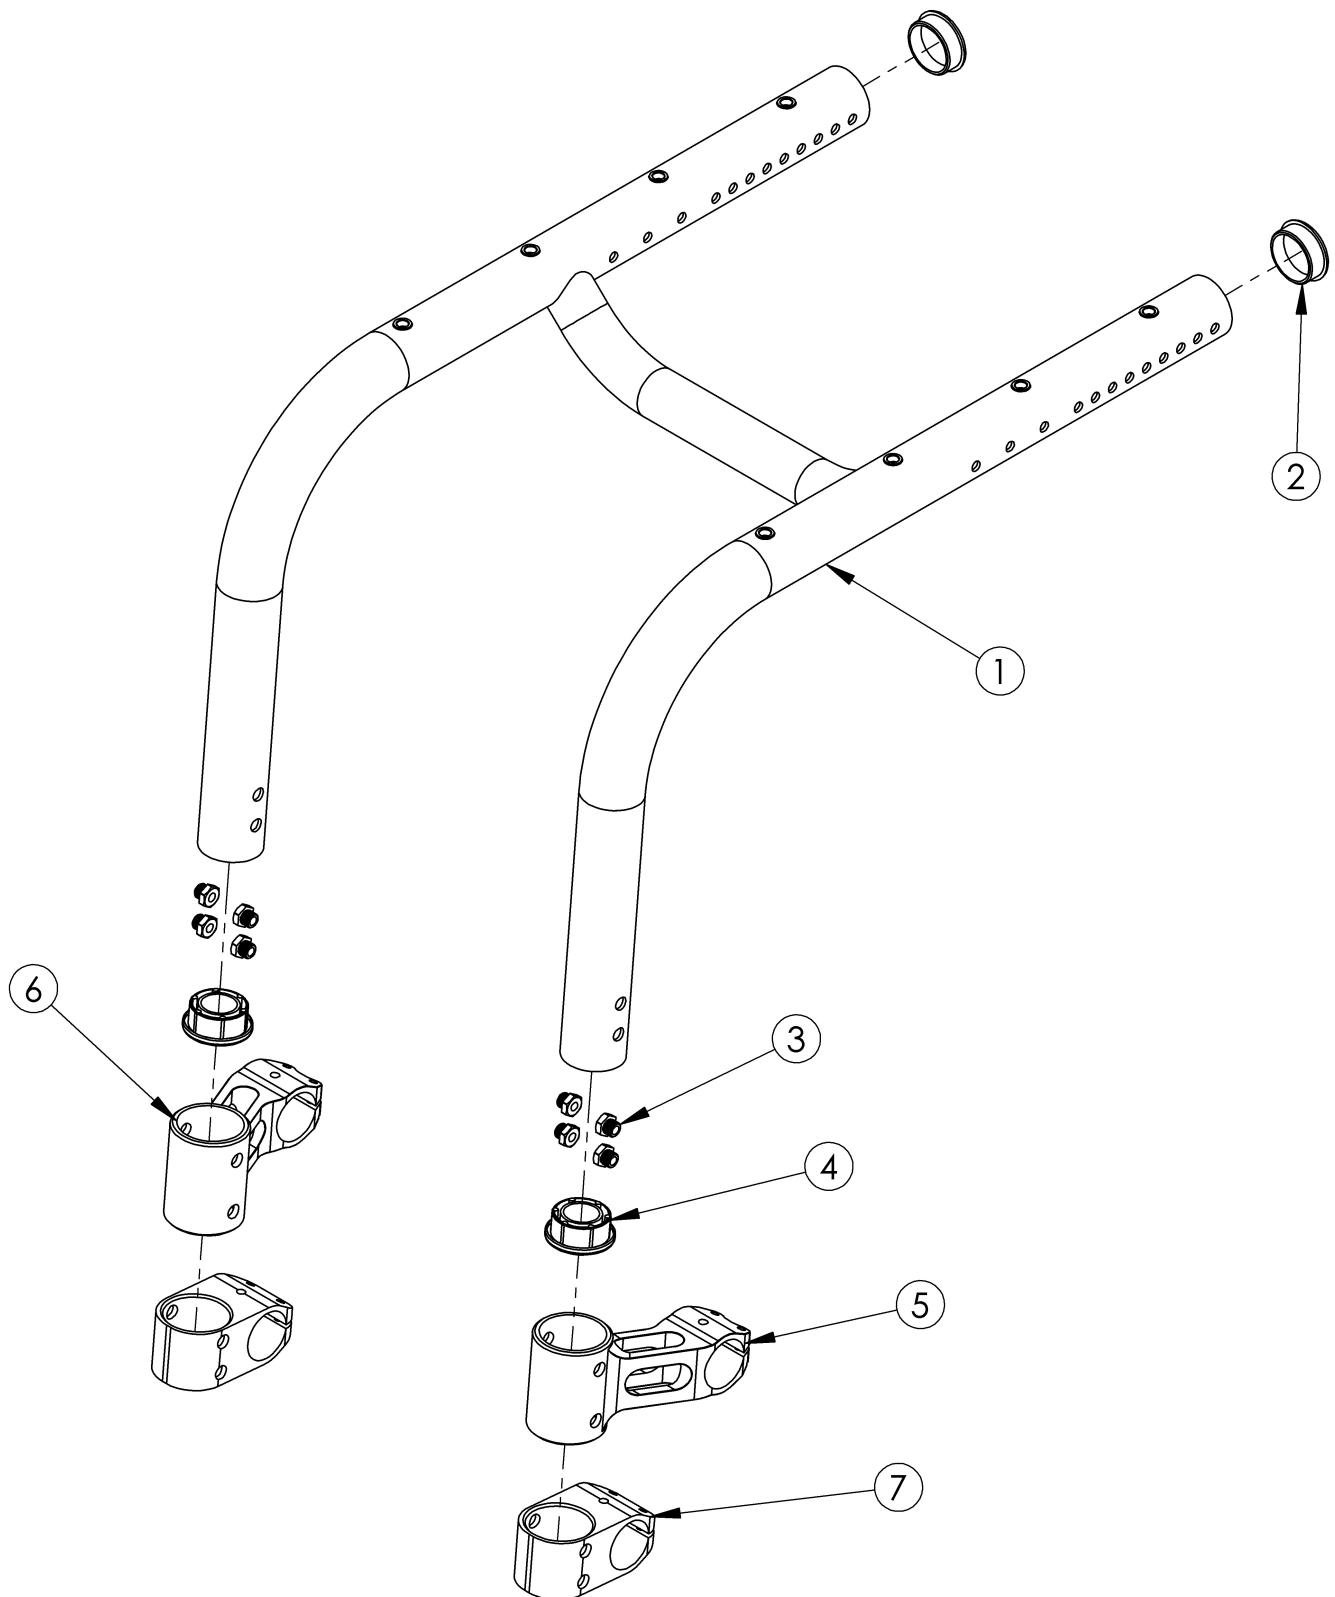

Discontinued Tsunami Little Wave Rigid Frame

As of April 2016, the Tsunami Little Wave will only be offered in the XP grow-able frame.

Item Number	Part Number	Description	Quantity	Retail
1a, 2 - 7	RFTS	Replacement Tsunami Aluminum Frame <i>Weight Capacity 250lbs without Transit. Weight Capacity 125lbs with Transit. Items 2 and 4 are included dependent upon configuration. Either items 5 and 6 will be included or item 7, quantity 2, dependent upon configuration.</i>	1	\$838.44
1b, 2 - 7	RFTSGIT	Replacement Tsunami Aluminum Frame w/ Graphic Image Transfer <i>Weight Capacity 250lbs without Transit. Weight Capacity 125lbs with Transit. Items 2 and 4 are included dependent upon configuration. Either items 5 and 6 will be included or item 7, quantity 2, dependent upon configuration.</i>	1	\$1,445.34
2	101113	Tube End Plug 1 3/8"	4	\$3.15
3	000491	Caster T-Nut TSU AL	8	\$6.38
4	000490	Sleeve Footrest Plastic Rigid	2	\$4.42