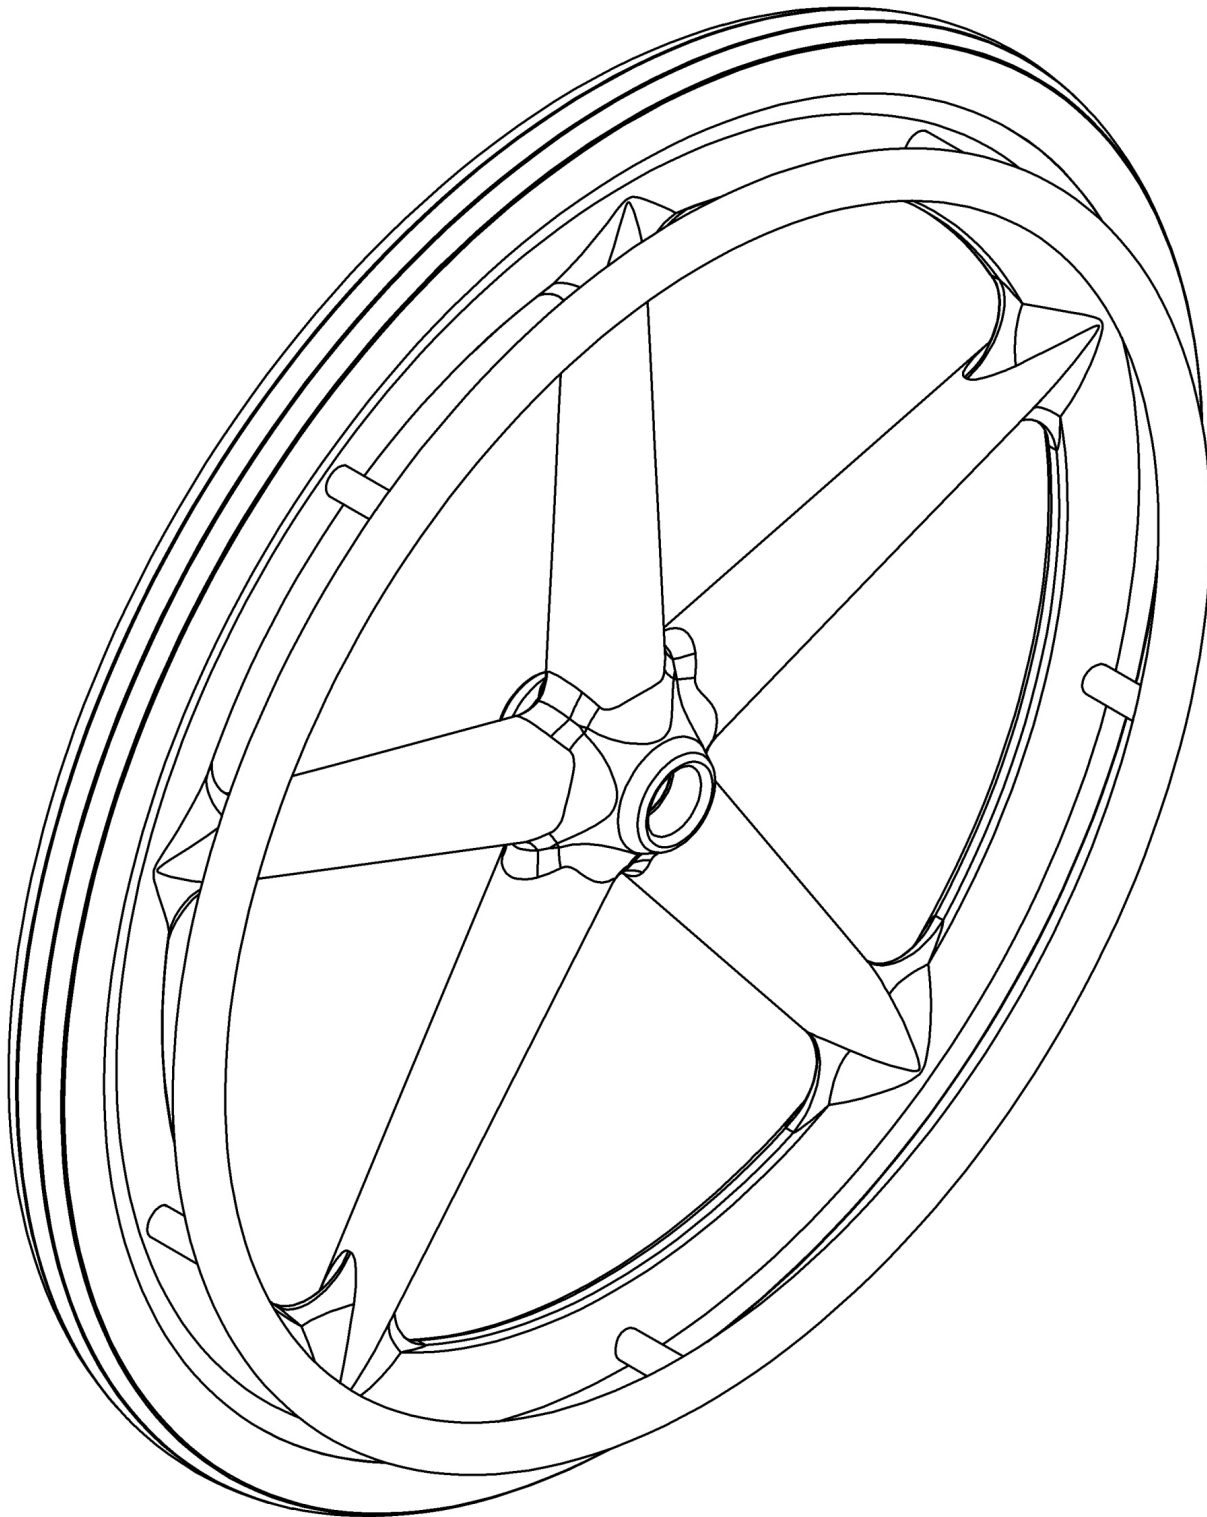

(Discontinued) Focus / Flip Mag Wheel / Tire / Handrim Kits

Not all components of the Wheel, Tire and Handrim kits will be listed Handrims are not available on 12" or 16" rear wheel sizes If an attendant footlock is present on a Flip, see Flip Attendant Footlock or Flip for Leckey Attendant Footlock page for correct wheel assembly. If changing wheel size and anti-tips are present, new anti-tips may be required. If changing wheel size or style, new axles may be needed. For Focus chairs, new wheel locks might be needed when changing wheel size or style.

Ki Mobility Mag Wheel/ Tire/ Handrim Kit Item Number Reference

Rear Tire Type	Handrim	Wheel		
		20" 5-Spoke X Core Mag	22" 5-Spoke X Core Mag	24" 5-Spoke X Core Mag
1 3/8" Street Pneumatic	Aluminum Anodized	502090	502100	502110
	Plastic Coated	502091	502101	502111
	Projection			502112
	Natural Fit Standard Omit Grip			502113
	Natural Fit Standard w/ Regular Grip			502114
	Natural Fit Standard w/ Super Grip			502115
	Natural Fit LT Omit Grip			502116
	Natural Fit LT w/ Regular Grip			502117
	Natural Fit LT w/ Super Grip			502118
1 3/8" Full Profile Poly	Aluminum Anodized	502094	502104	502127
	Plastic Coated	502095	502105	502128
	Projection			502129
	Natural Fit Standard Omit Grip			502130
	Natural Fit Standard w/ Regular Grip			502131
	Natural Fit Standard w/ Super Grip			502132
	Natural Fit LT Omit Grip			502133
	Natural Fit LT w/ Regular Grip			502134
	Natural Fit LT w/ Super Grip			502135
1 3/8" Pneumatic w/ Airless Insert	Aluminum Anodized	502096	502106	502136
	Plastic Coated	502097	502107	502137
	Projection			502138
	Natural Fit Standard Omit Grip			502139
	Natural Fit Standard w/ Regular Grip			502140
	Natural Fit Standard w/ Super Grip			502141
	Natural Fit LT Omit Grip			502142
	Natural Fit LT w/ Regular Grip			502143
	Natural Fit LT w/ Super Grip			502144