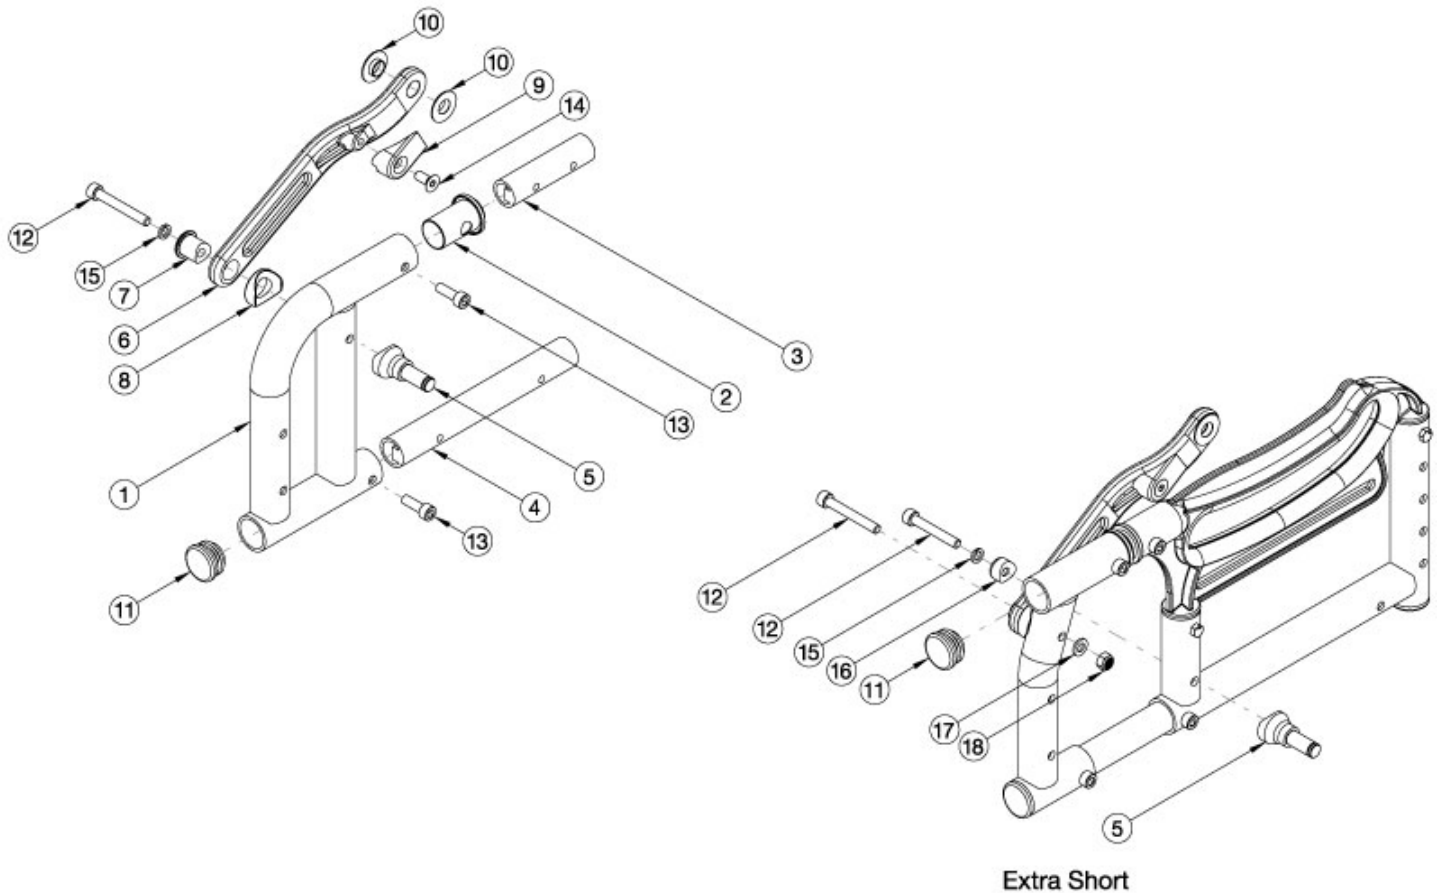

Arc Front Side Frame

Select color of parts based on Base Frame color of the chair. When changing frame depth ranges, new seat frame assemblies are needed. If quoting a Left Front Frame for Australia or New Zealand, 122921 is required when transit is not present.

Item Number	Part Number	Description	Quantity
1a, 2, 11	113109_ _ _	Front Side Frame, Extra Short, Right, Arc <i>Accommodates 12-15" Depths</i>	1
1b, 2, 11	113110_ _ _	Front Side Frame, Extra Short, Left, Arc <i>Accommodates 12-15" Depths</i>	1
1c, 2, 11	113111_ _ _	Front Side Frame, Short, Right, Arc <i>Accommodates 14-17" Depths</i>	1
1d, 2, 11	113112_ _ _	Front Side Frame, Short, Left, Arc <i>Accommodates 14-17" Depths</i>	1
1e, 2, 11	113113_ _ _	Front Side Frame, Medium, Right, Arc <i>Accommodates 16-19" Depths</i>	1
1f, 2, 11	113114_ _ _	Front Side Frame, Medium, Left, Arc <i>Accommodates 16-19" Depths</i>	1

Item Number	Part Number	Description	Quantity
1g, 2, 11	113115_ _ _	Front Side Frame, Long, Right, Arc <i>Accommodates 18-20" Depths</i>	1
1h, 2, 11	113116_ _ _	Front Side Frame, Long, Left, Arc <i>Accommodates 18-20" Depths</i>	1
2	110149	Bushing, Pivot, X-Hinge	1
3	110162	Side Frame Pivot Tube, Upper	1
4	110163	Side Frame Pivot Tube, Lower	1
5	110210	Mount, Mechlock, Lower	1
6	110212	Link Arm	1
7	110214	Link Arm Lower Bushing	1
8	110215	Saddle, Link Arm	1
9	110270	Bumper, Tilt Stop	1
10	110253	Bushing, Flg, .397IDx.87ODx.175Lg	2
11	100804	Tube End Plug 1"	1
12	101472	M6 x 45 SHCS BLK ZC	1
13	101179	M6 X 10 Shcs Blk Zc W/Patch	2
14	101594	M6 x 14 CLS10.9 DIN7991 FSHCS BLKZC w/Patch	1
15	102810	M6 Lockwasher, Hi-Collar, ZC	1
	122921	Not AS/NZS 3696.19 Compliant On-Chair Label with Instruction	1