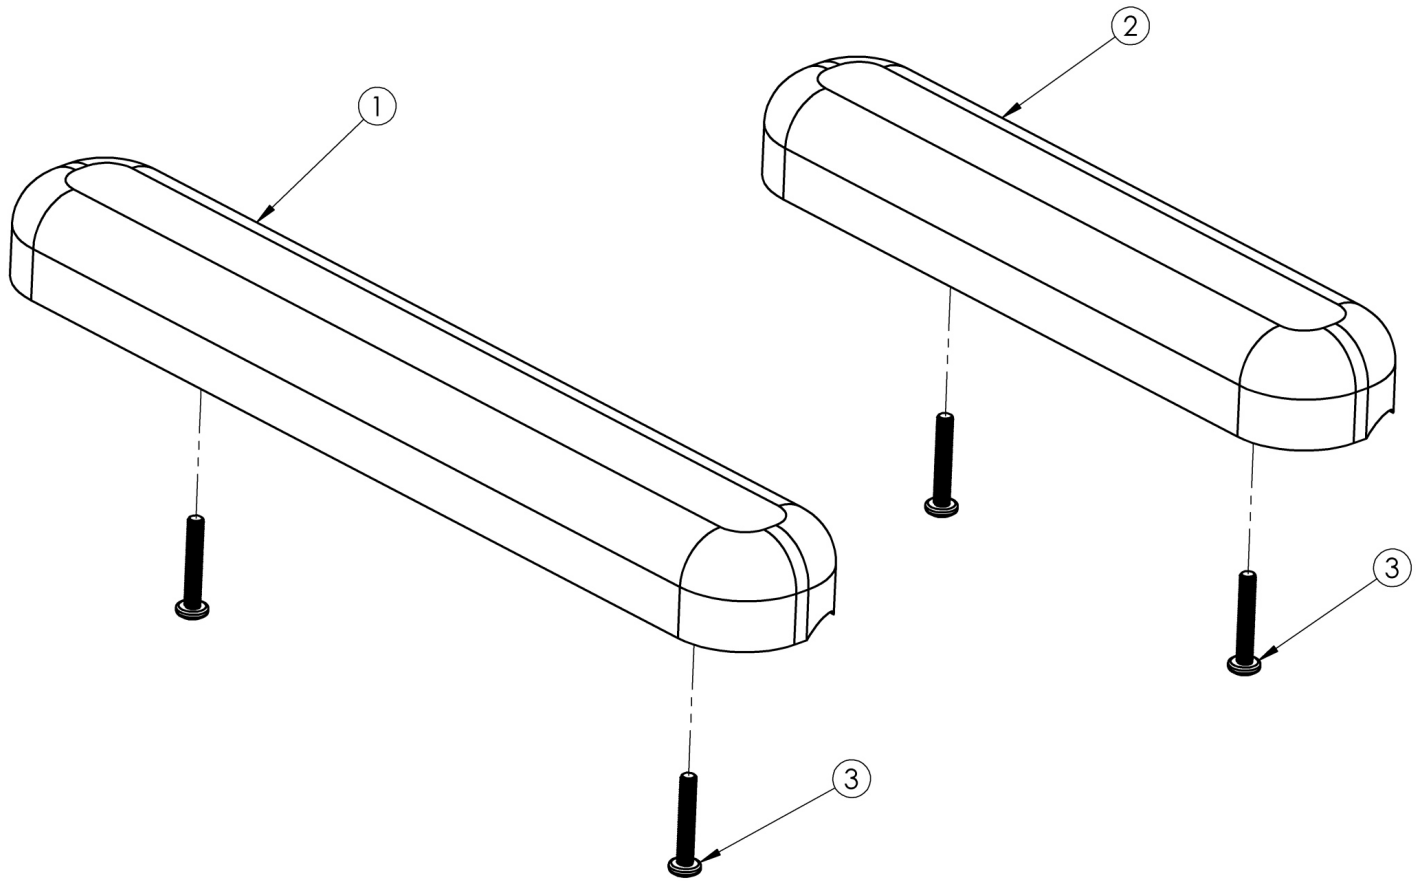

Rogue2 Armrest - Standard Arm Pad

Part #	Length	Width
100500	13.75"	2.2"
100501	10.25"	2.2"

Item Number	Part Number	Description	Quantity
1	100500	Arm Pad Full	1
2	100501	Arm Pad Desk	1
3	100696	M5 x 30mm PPH Capscrew	2