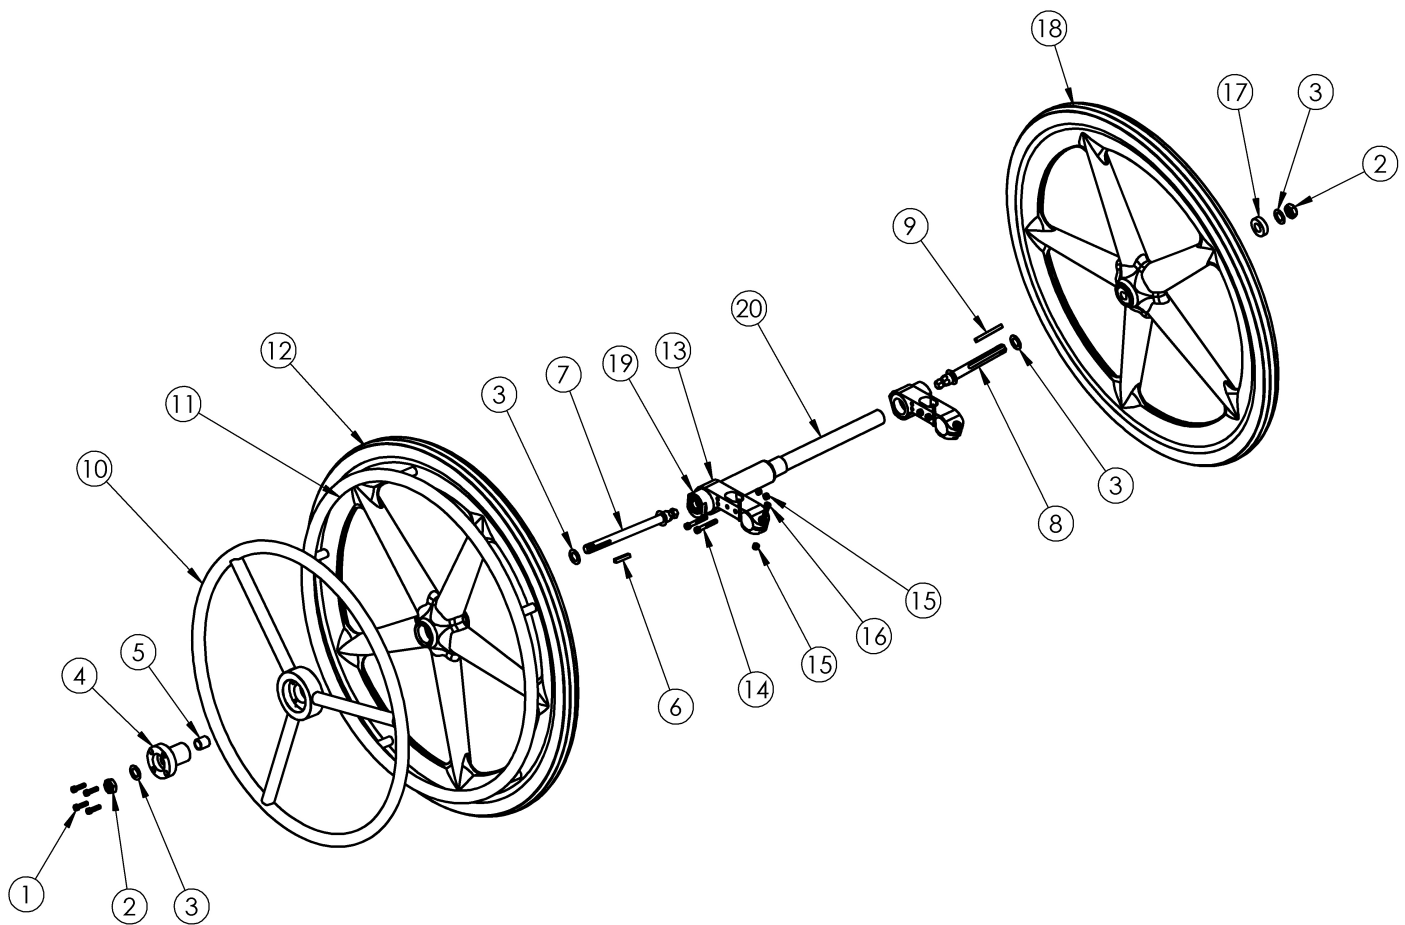

(Discontinued) Rogue One Arm Drive Hex Style

**One Arm Drive Kits do not include rear tires*

Item Number	Part Number	Description	Quantity
10a	003198	One Arm Drive Handrim Aluminum 24"	1
13a	003209	One Arm Drive Rogue/Clik Axle Mount 2 Degree Camber, PAIR	1
13b	003210	One Arm Drive Rogue/Clik Axle Mount 4 Degree Camber Each	1
14	101734	M5 x 35 SHCS BLK ZC	4
15	100658	M6 Nylock Nut Blk Zn	4
16	101717	M5 x 25 SHCS BLK ZC	4

Rogue One Arm Drive - Drive Shaft Utilization Chart

Chair Width	Camber	Armrest	Drive Shaft Measurement	Drive Shaft Part Number
11"	2°	Swing Away / Flip Up / No Armrests	8.63"	102750
		T-Arm Armrests	9.13"	102637
	4°	Any Armrest	9.13"	102637
12"	2°	Swing Away / Flip Up / No Armrests	9.13"	102637
		T-Arm Armrests	9.75"	102638
	4°	Any Armrest	9.75"	102638
13"	2°	Swing Away / Flip Up / No Armrests	9.75"	102638
		T-Arm Armrests	10.75"	102639
	4°	Any Armrest	10.75"	102639
14"	2°	Swing Away / Flip Up / No Armrests	10.75"	102639
		T-Arm Armrests	11.75"	102640
	4°	Any Armrest	11.75"	102640
15"	2°	Swing Away / Flip Up / No Armrests	11.75"	102640
		T-Arm Armrests	12.75"	102641
	4°	Any Armrest	12.75"	102641
16"	2°	Swing Away / Flip Up / No Armrests	12.75"	102641
		T-Arm Armrests	13.84"	102642
	4°	Any Armrest	13.84"	102642
17"	2°	Swing Away / Flip Up / No Armrests	13.84"	102642
		T-Arm Armrests	14.69"	102643
	4°	Any Armrest	14.69"	102643
18"	2°	Swing Away / Flip Up / No Armrests	14.69"	102643
		T-Arm Armrests	15.69"	102644
	4°	Any Armrest	15.69"	102644
19"	2°	Swing Away / Flip Up / No Armrests	15.69"	102644
		T-Arm Armrests	16.69"	102645
	4°	Any Armrest	16.69"	102645
20"	2°	Swing Away / Flip Up / No Armrests	16.69"	102645
		T-Arm Armrests	17.69"	102646
	4°	Any Armrest	17.69"	102646