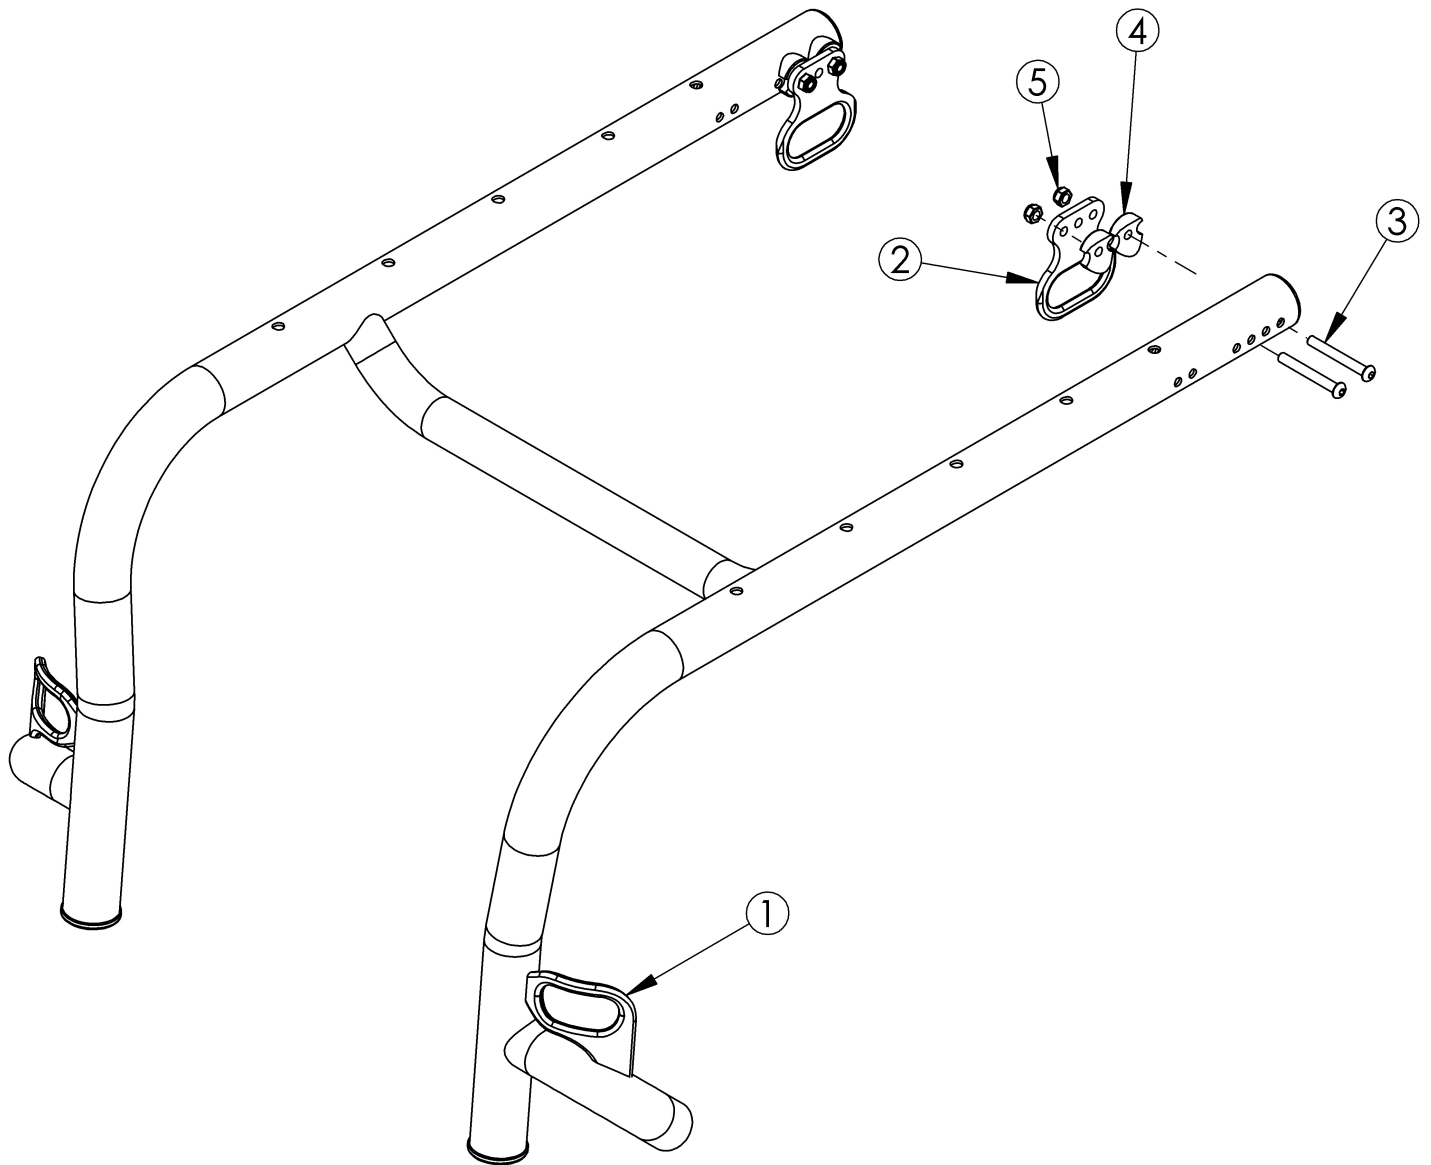

(Discontinued 1) Rogue Transit

This Rogue Transit is discontinued and was used on serial numbers prior to RG0016500. Rogue Transit cannot be retrofitted. If needing to add transit, please see the Rogue Rigid Frame page or call Customer Service.

Item Number	Part Number	Description	Quantity
3	003232	M6 x 55 BHCS Blk Zc	4
4	000248	Saddle 1.375"	4
5	100658	M6 Nylock Nut Blk Zn	4